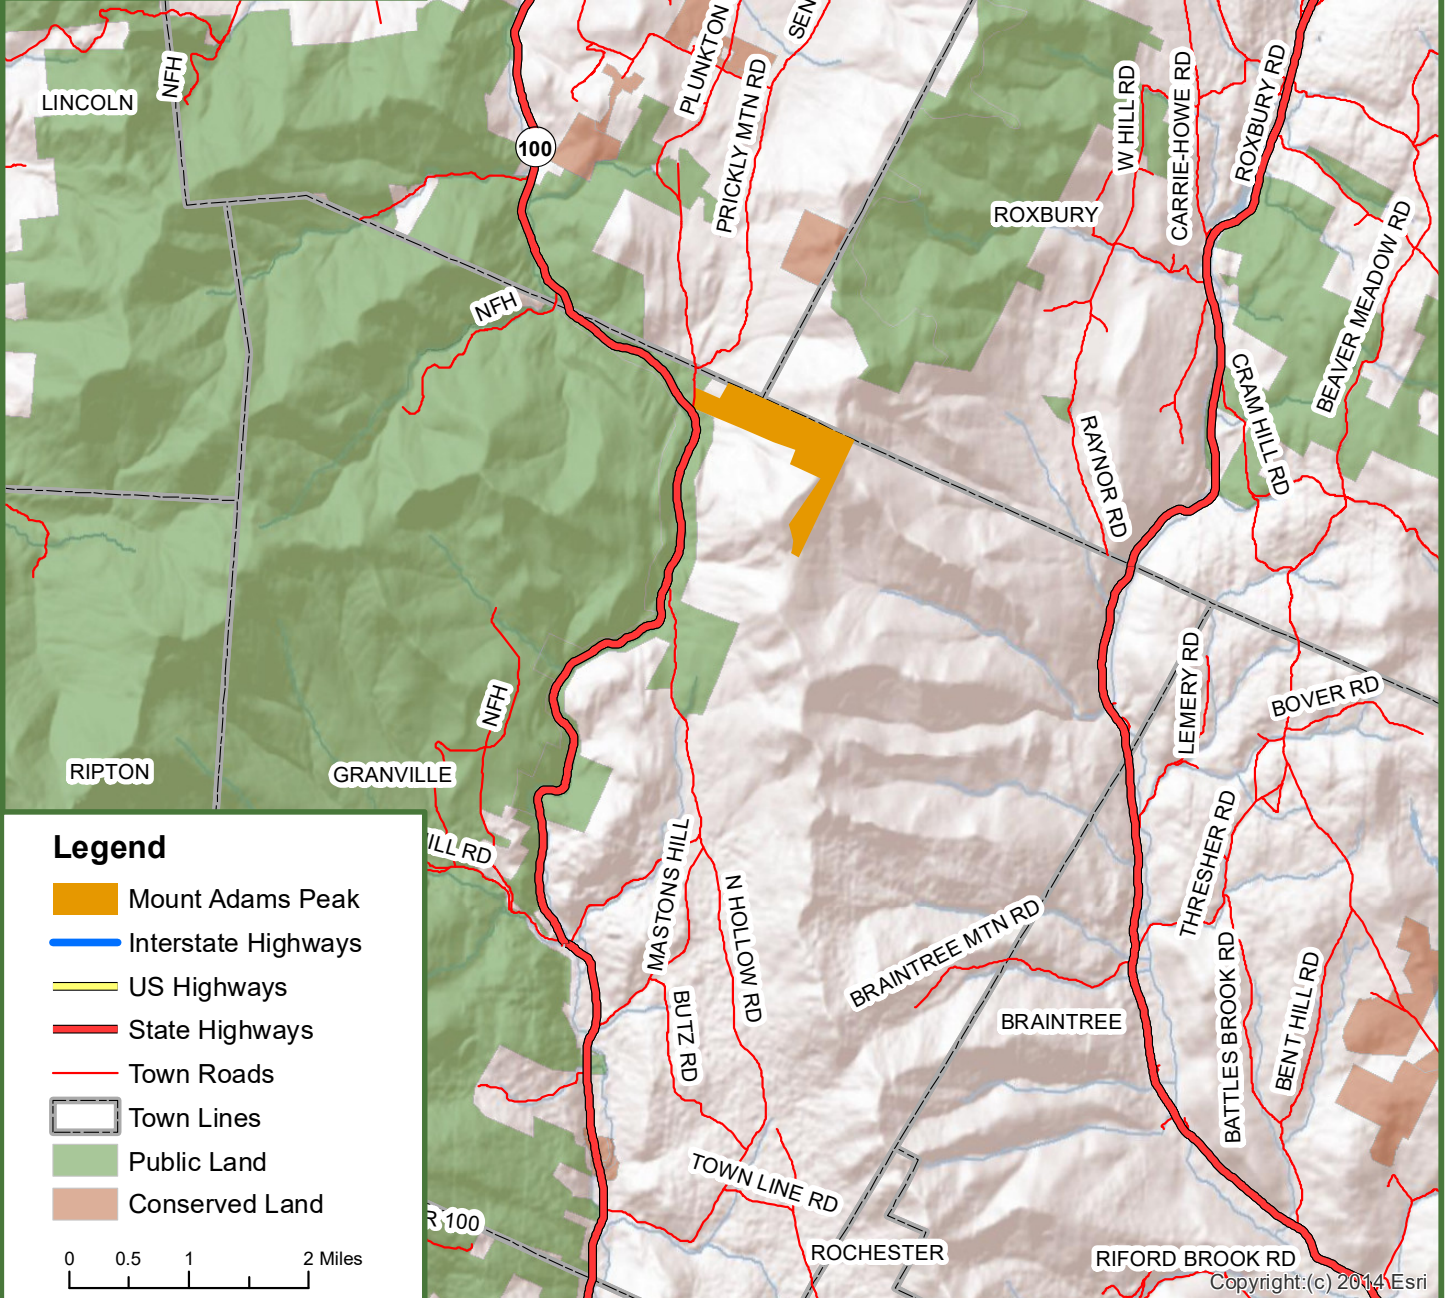

Locus Map

Mount Adams Peak

330 Grand List Acres

Granville/Addison County, Vermont

Fountains Land
AN F&W COMPANY

Legend

- Mount Adams Peak
- Interstate Highways
- US Highways
- State Highways
- Town Roads
- Town Lines
- Public Land
- Conserved Land