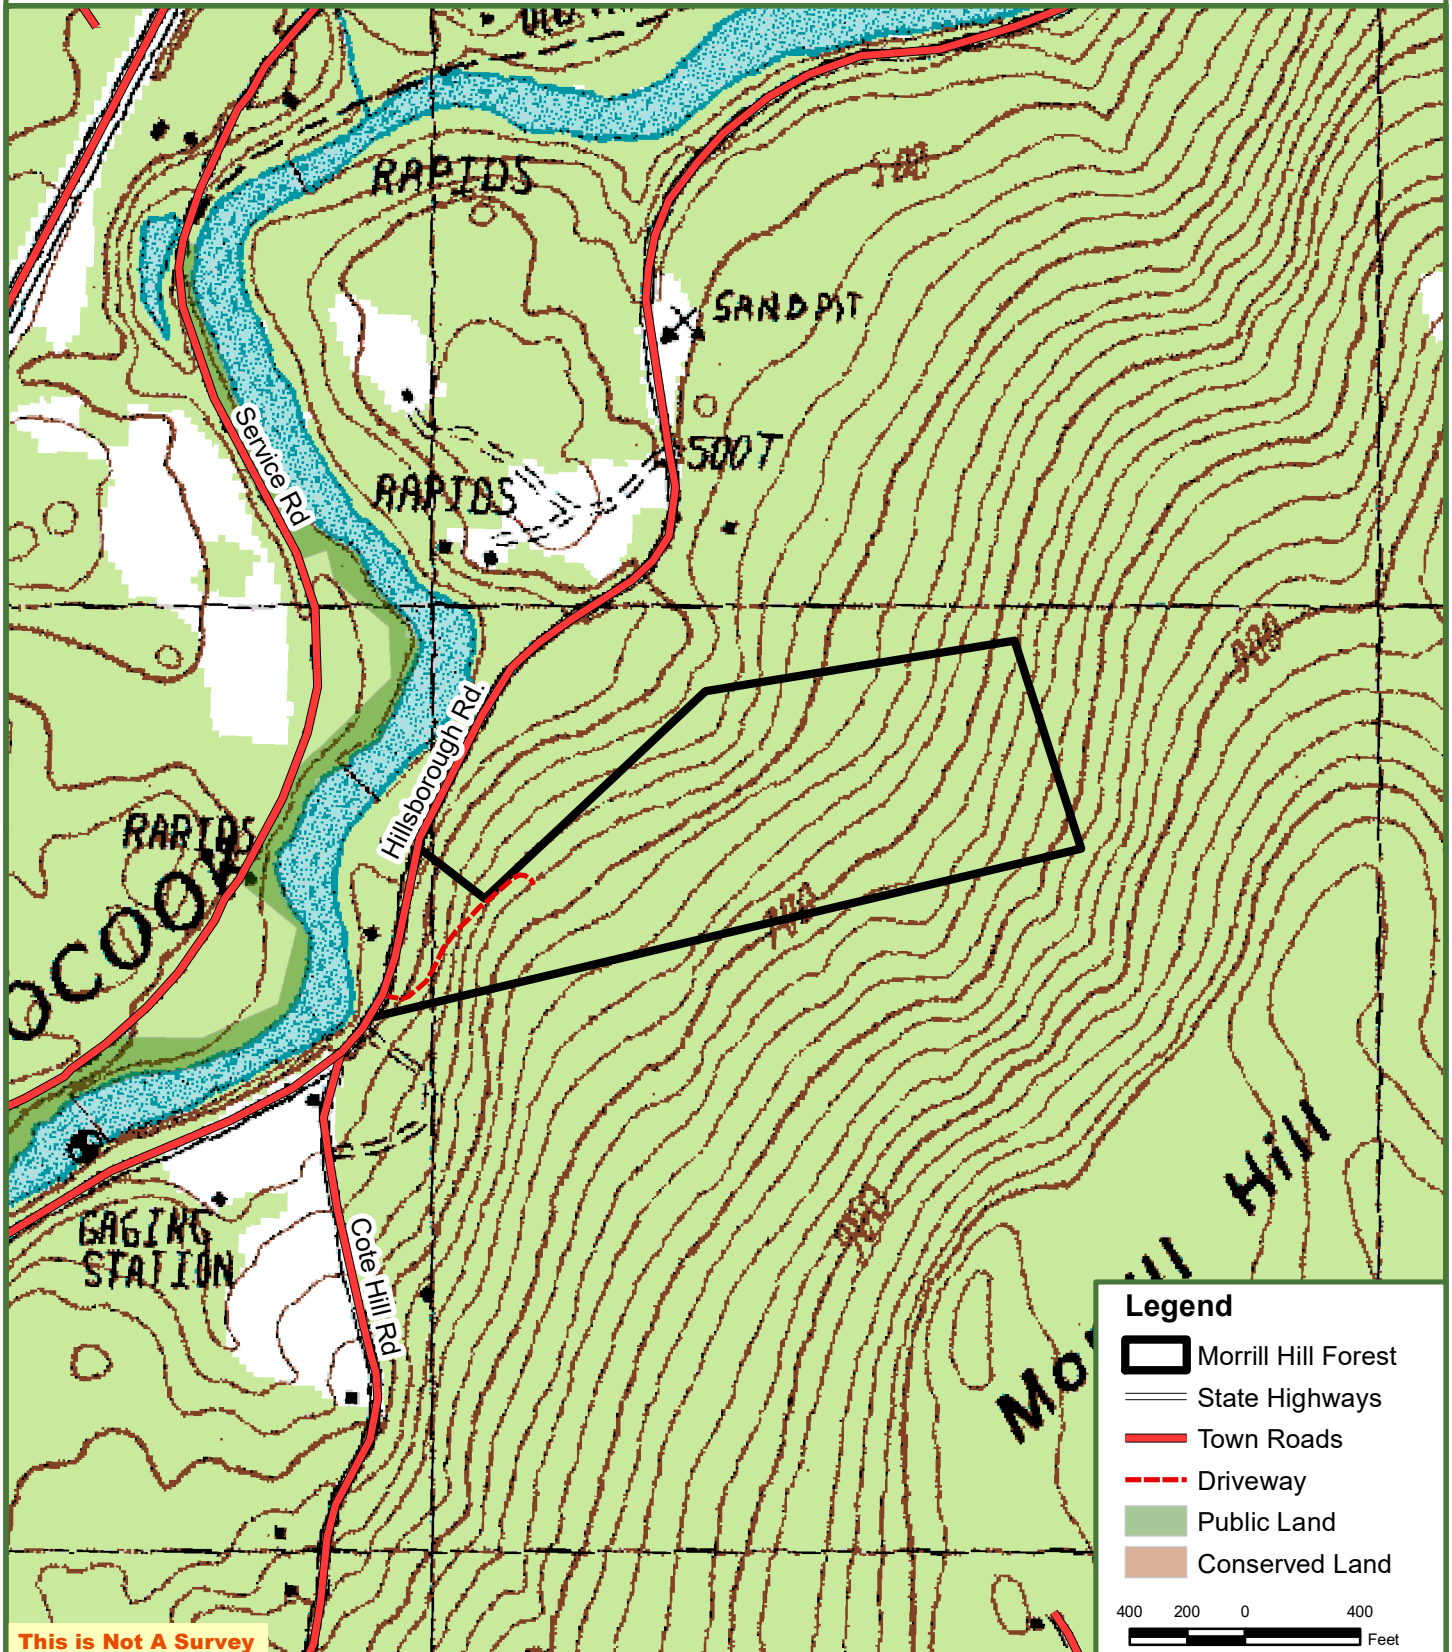

Morrill Hill Forest

45 Acres
Henniker, Merrimack County, NH

**Fountains
Land**
AN F&W COMPANY

Map produced from the best available information including town tax maps, hand held GPS data, aerial photography and reference information obtained from publicly available GIS sources, and the owner. Boundary lines portrayed on this map are approximate and could be different than the actual location of boundaries found in the field.