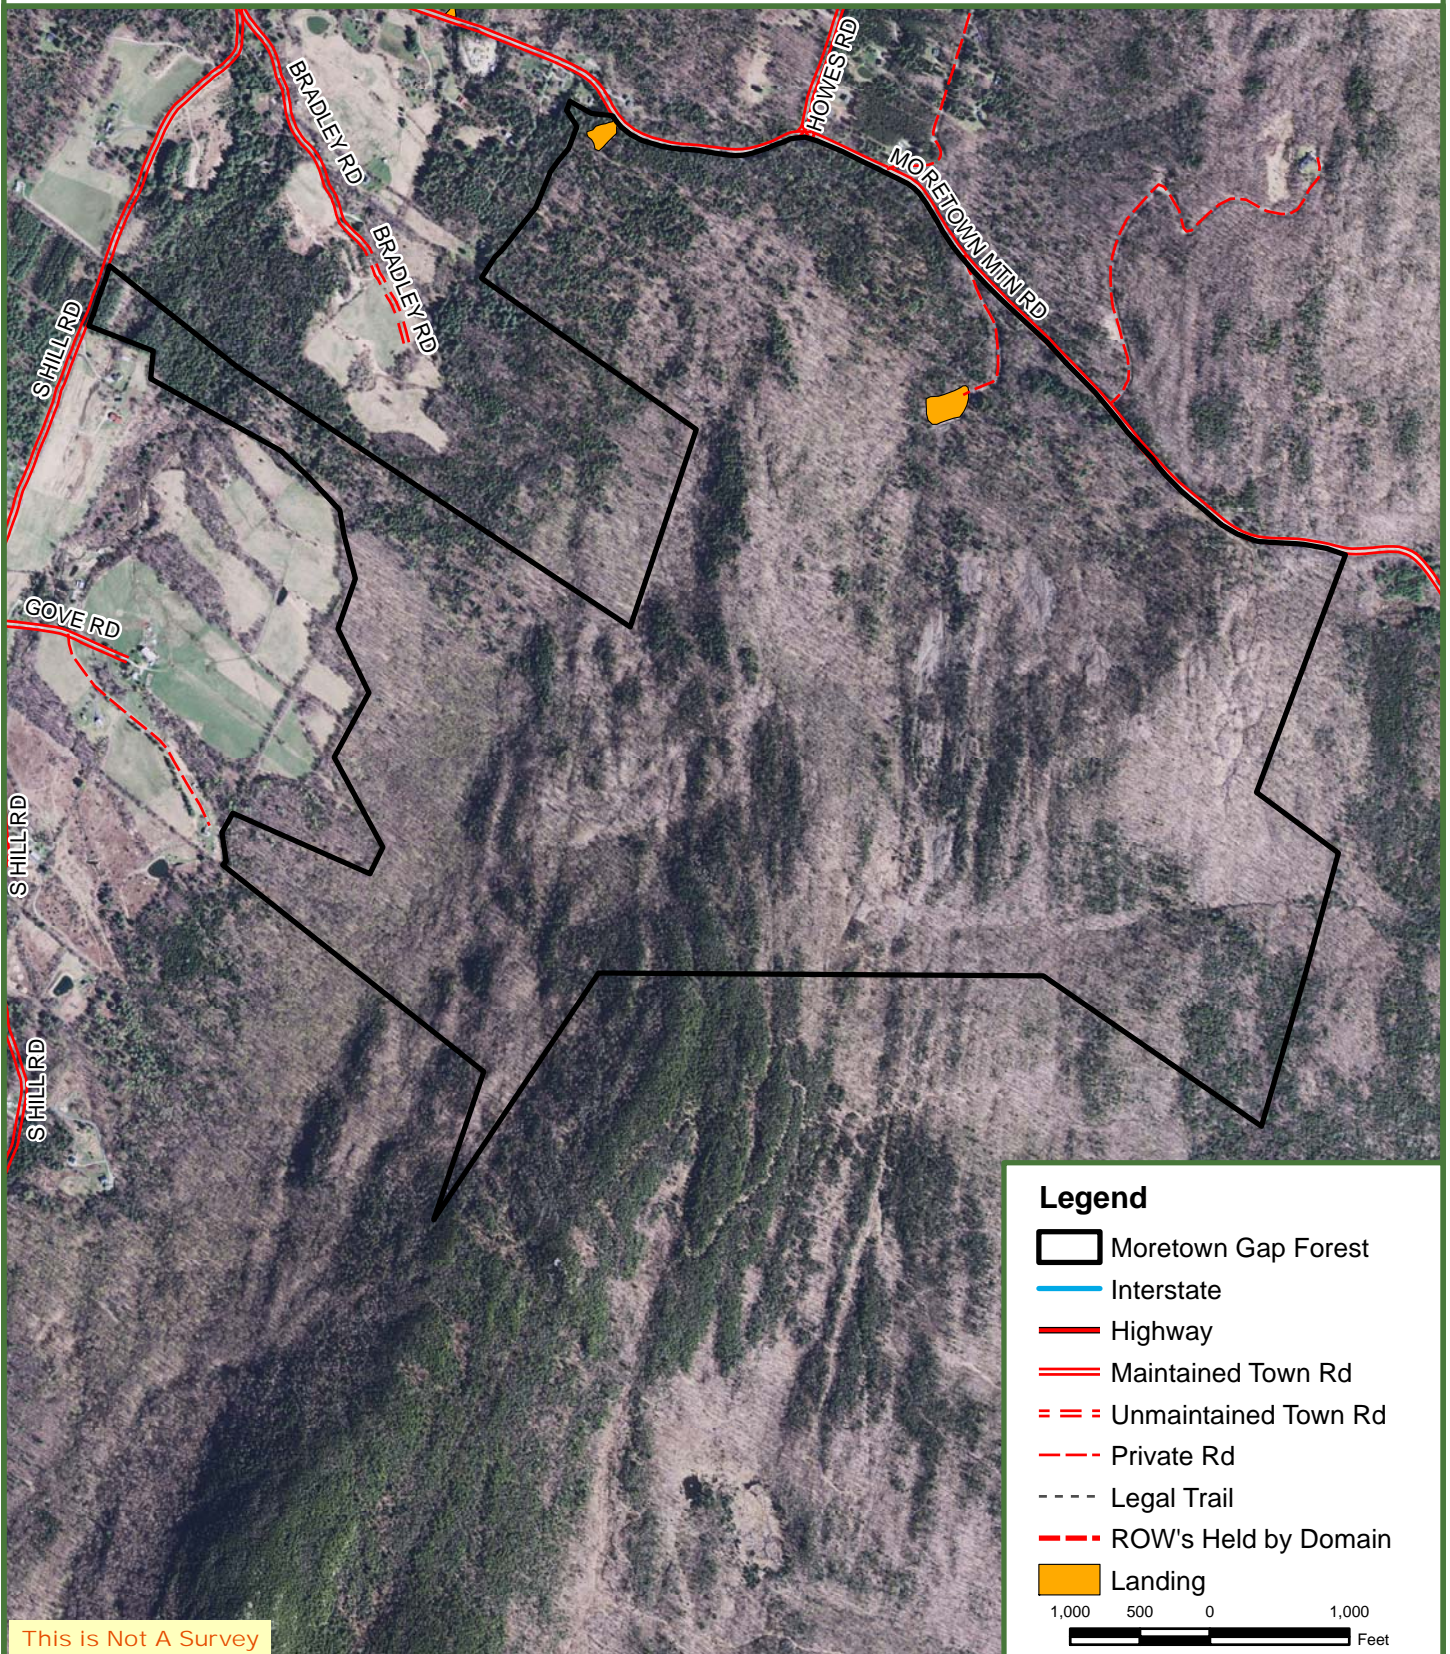

Moretown Gap Forest

774 +/- GIS Acres

Moretown, Washington County, VT

**Fountains
Land**
AN F&W COMPANY

Map produced from the best available information including town tax maps, hand held GPS data, aerial photography and reference information obtained from publicly available GIS sources, and the owner. Boundary lines portrayed on this map are approximate and could be different than the actual location of boundaries found in the field.