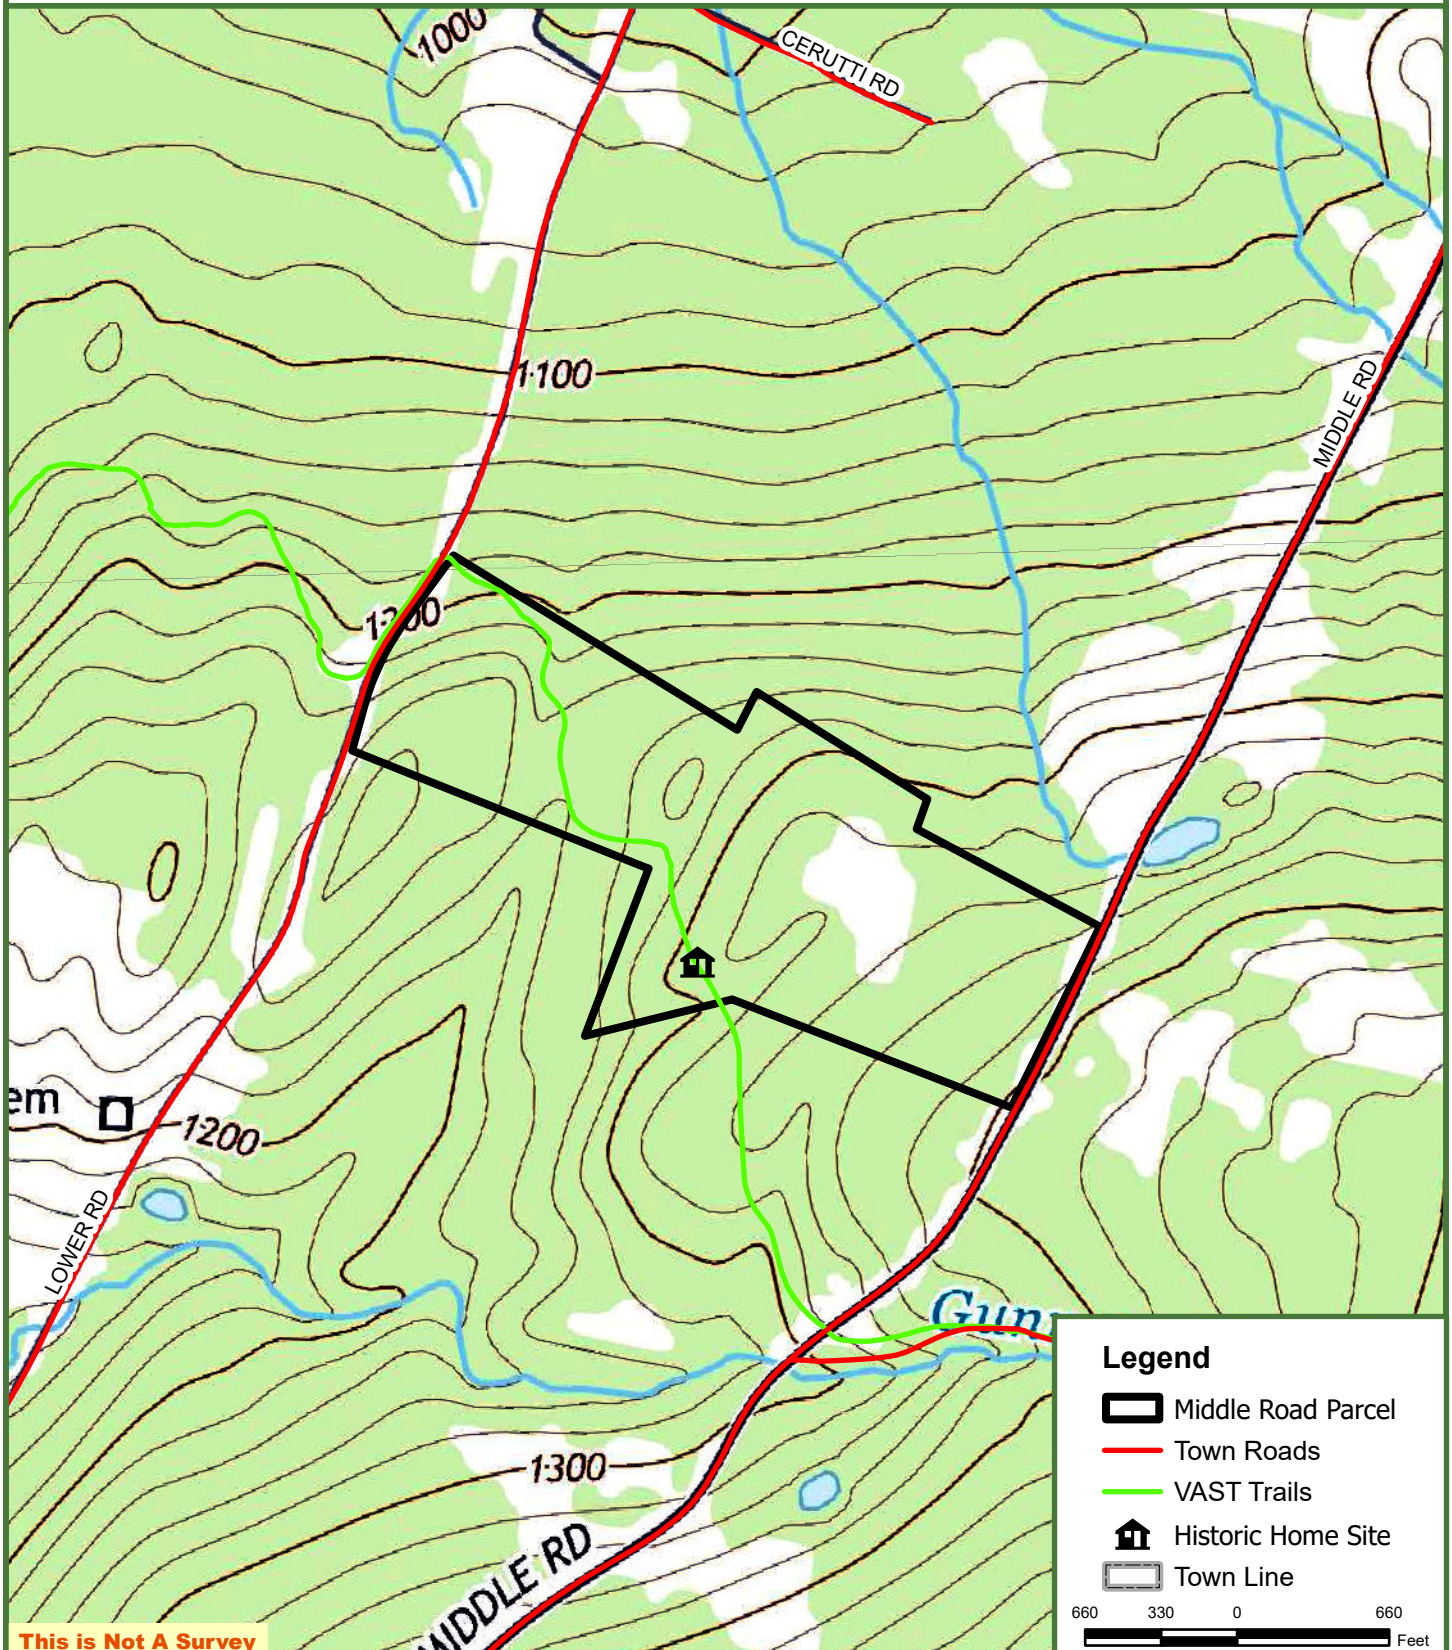

Middle Road Parcel

74.4 Grand List Acres
Plainfield, Washington County, Vermont

Map produced from the best available information including VCGI town tax maps polygon, hand held GPS data, aerial photography and reference information obtained from publicly available GIS sources. Boundary lines portrayed on this map are approximate and could be different than the actual location of boundaries found in the field. Map is not a survey.