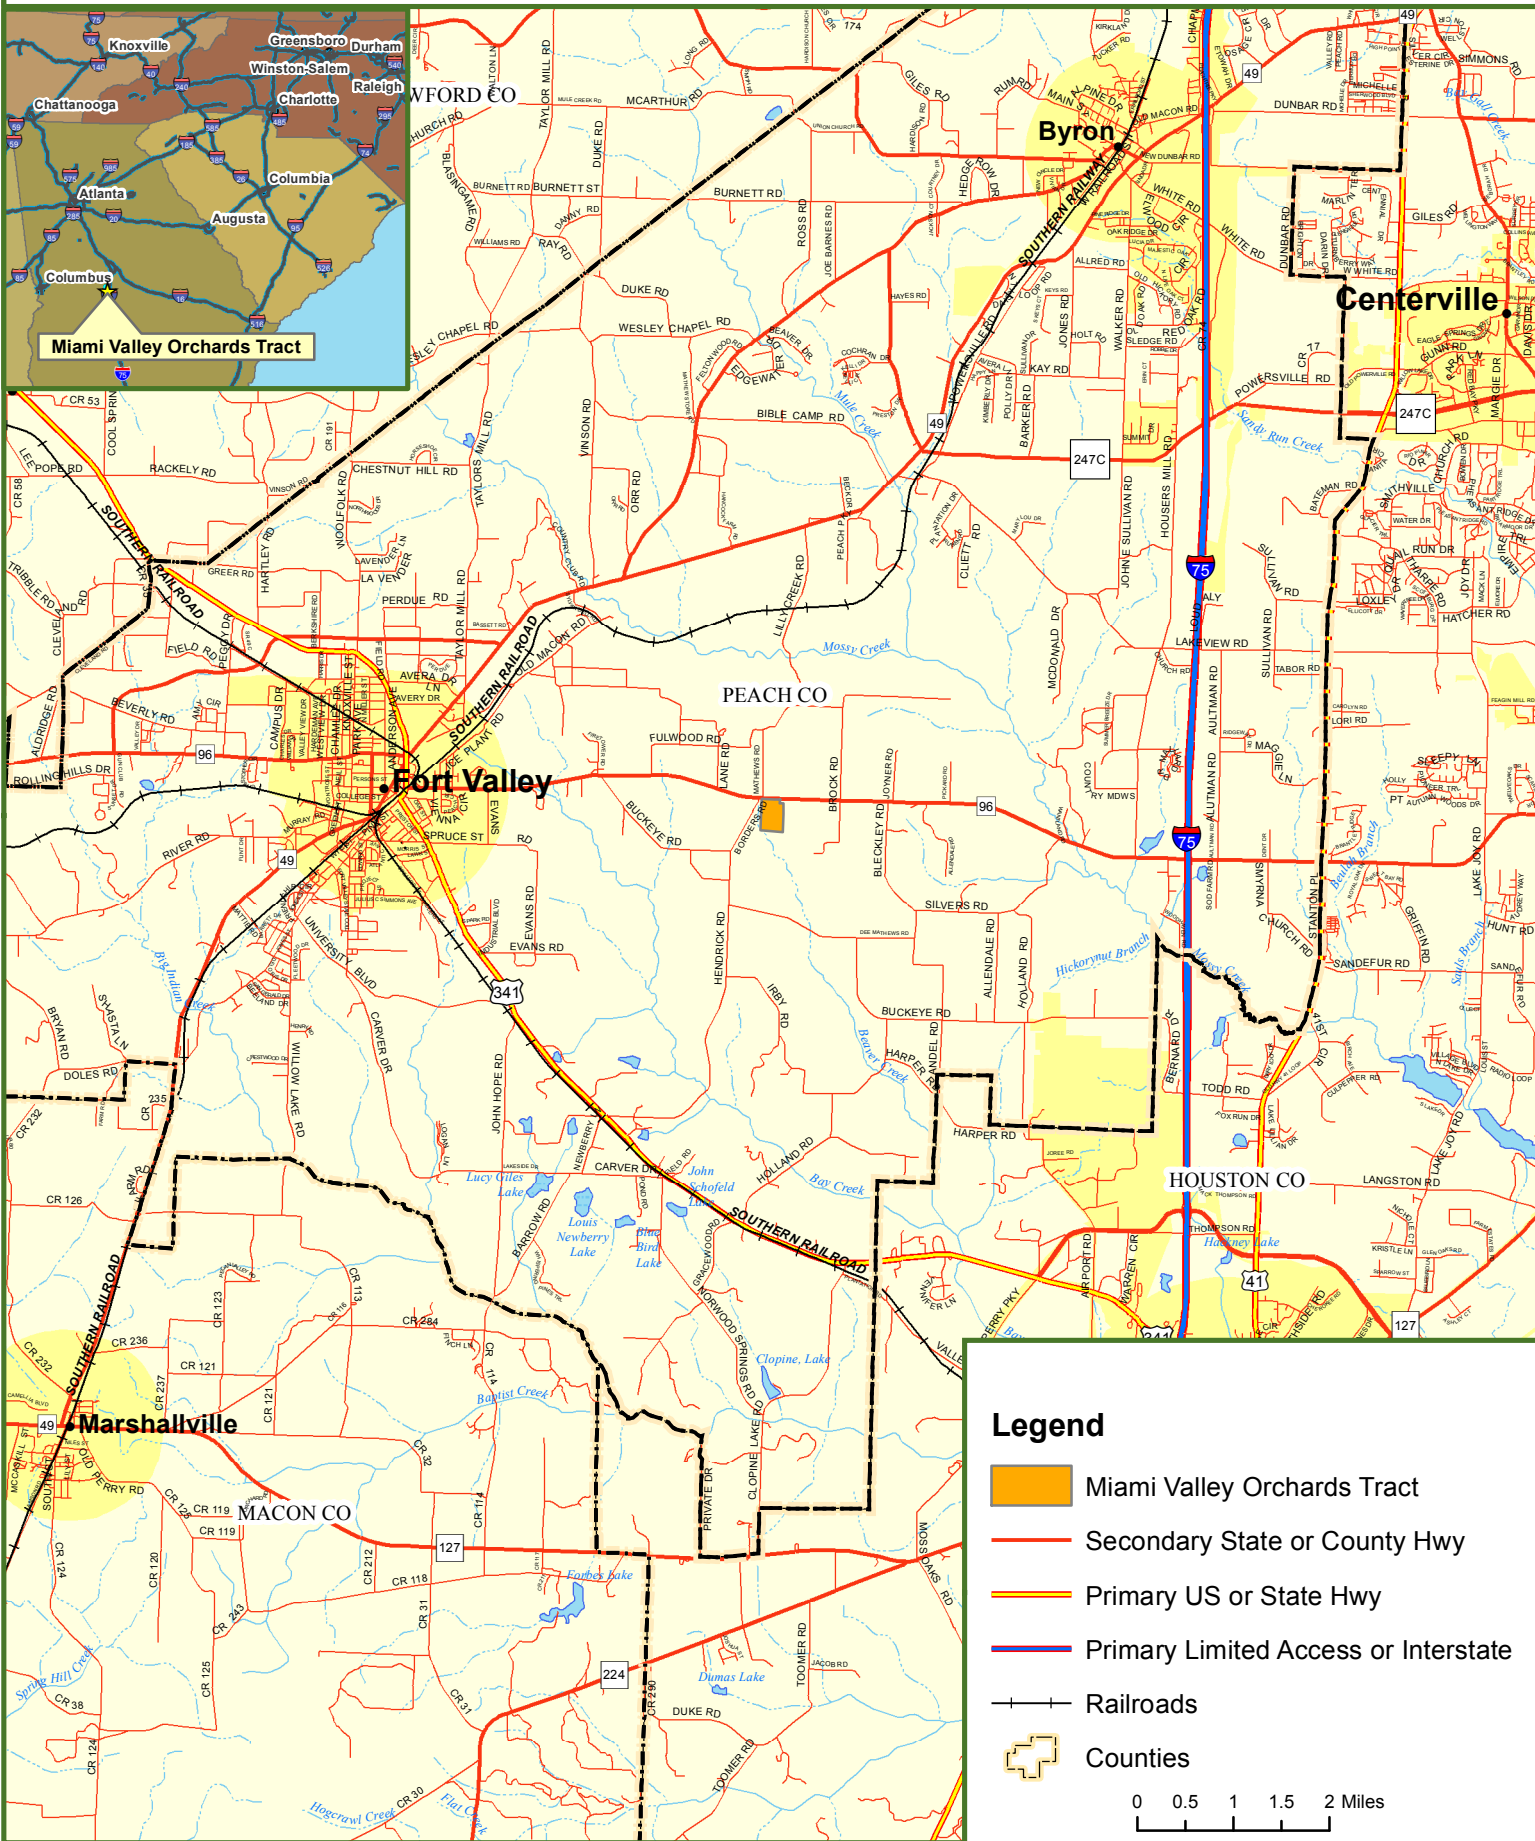

Locus Map

Miami Valley Orchards Tract

Peach County, GA

49 +/- Acres

Legend

-  Miami Valley Orchards Tract
-  Secondary State or County Hwy
-  Primary US or State Hwy
-  Primary Limited Access or Interstate
-  Railroads
-  Counties