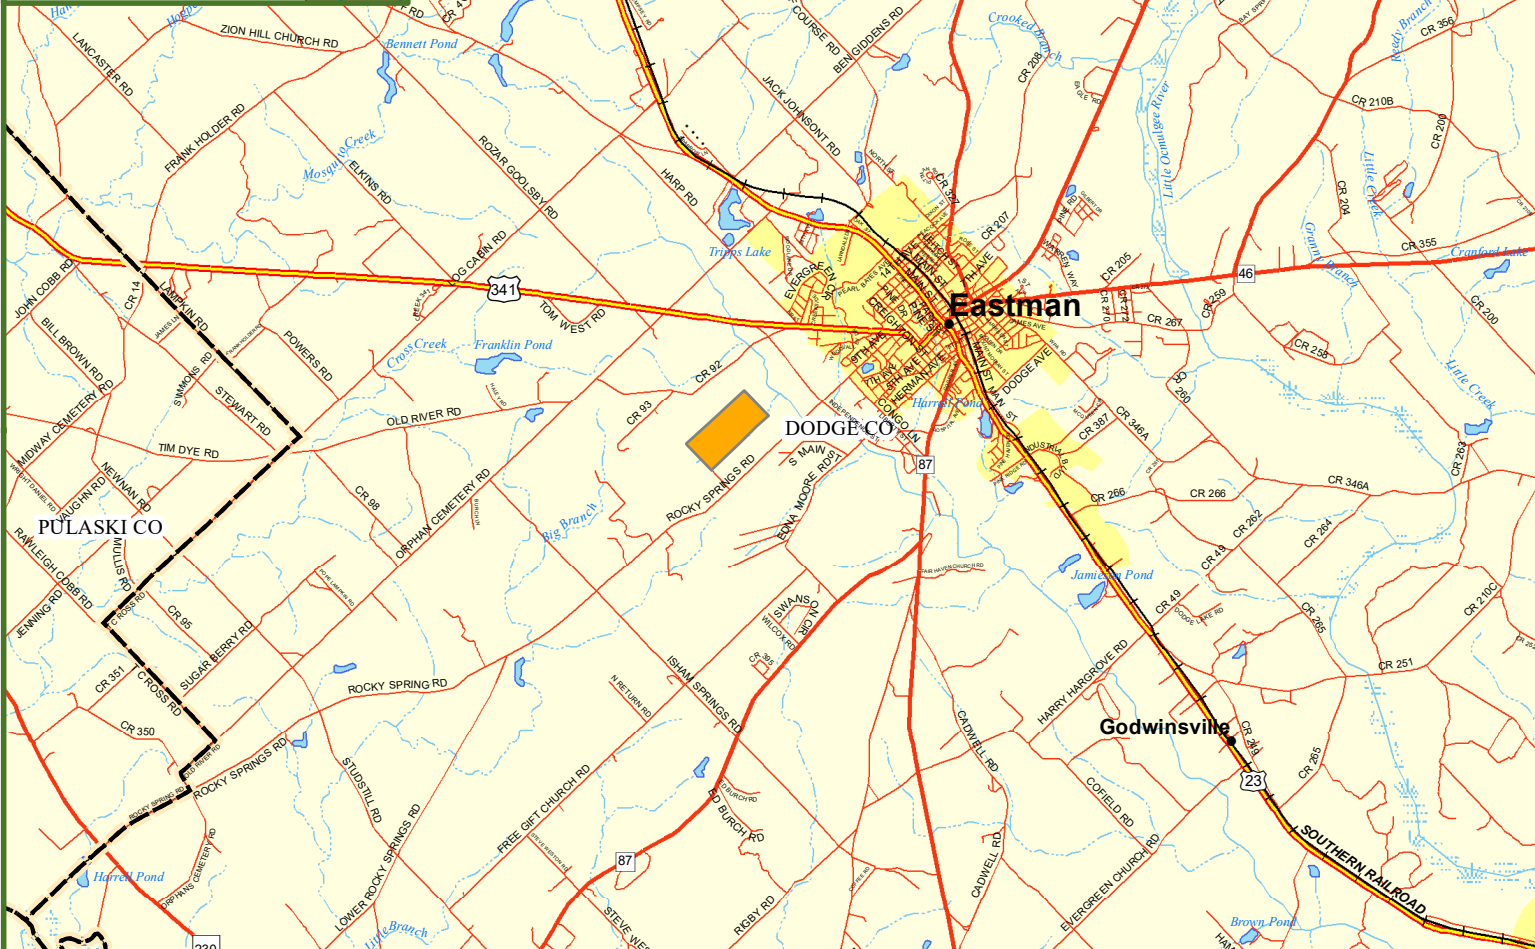

# Locus Map

## Martin Farm Tract

### Dodge County, GA

188 +/- Acres

### Legend

-  Martin Farm Tract
-  Secondary State or County Hwy
-  Primary US or State Hwy
-  Primary Limited Access or Interstate
-  Railroads
-  Counties