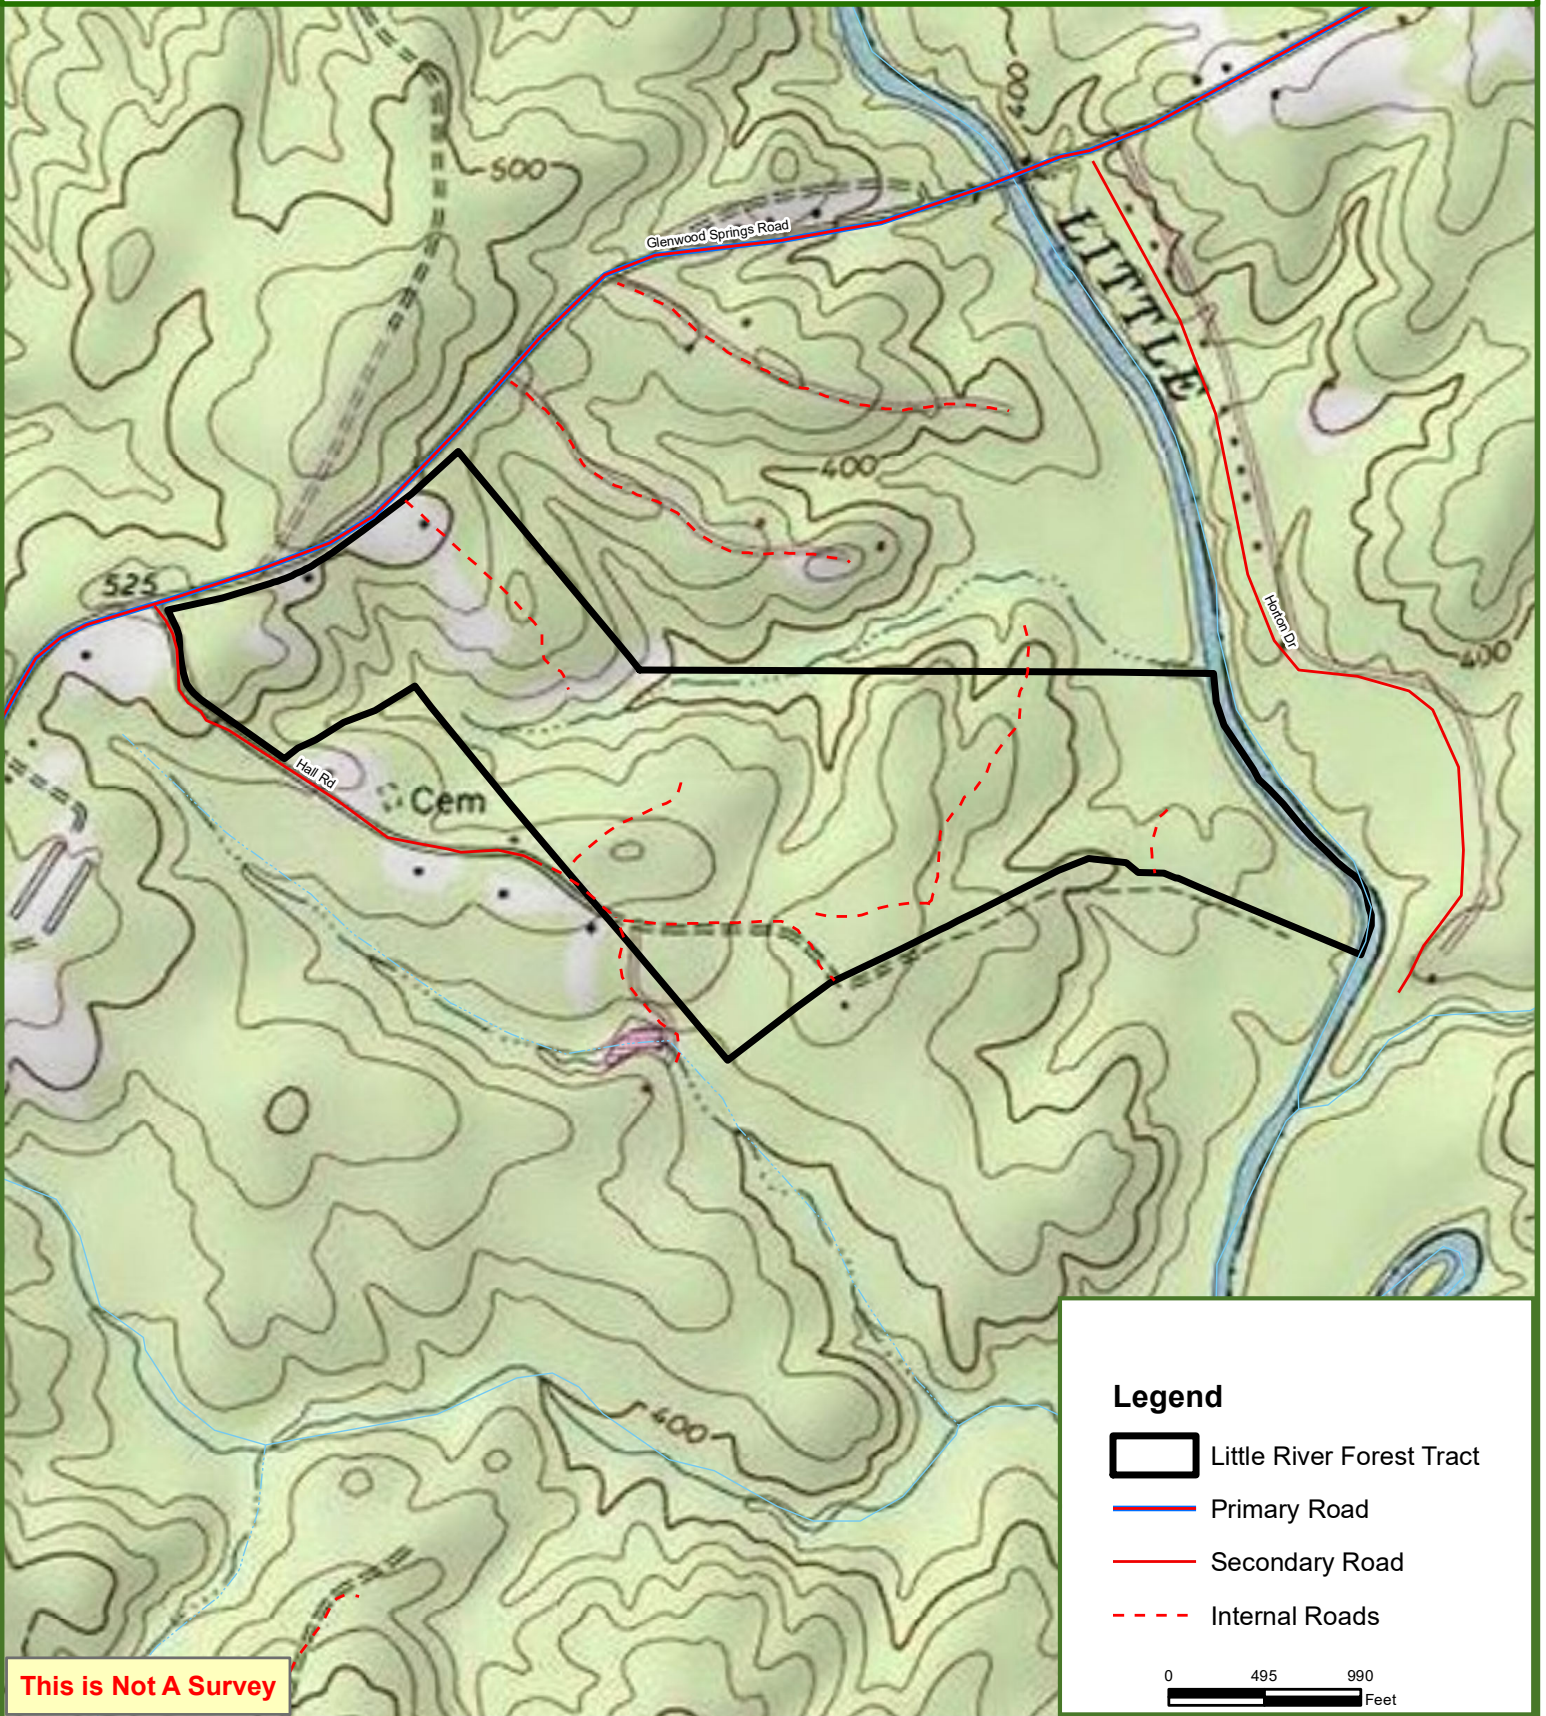

Little River Forest Tract

167 +/- Acres

Putnam County, GA

This map was produced from information supplied by the seller and the use of aerial photography. The boundary lines portrayed on this map are approximate and could be different than the actual location of the boundaries found in the field.