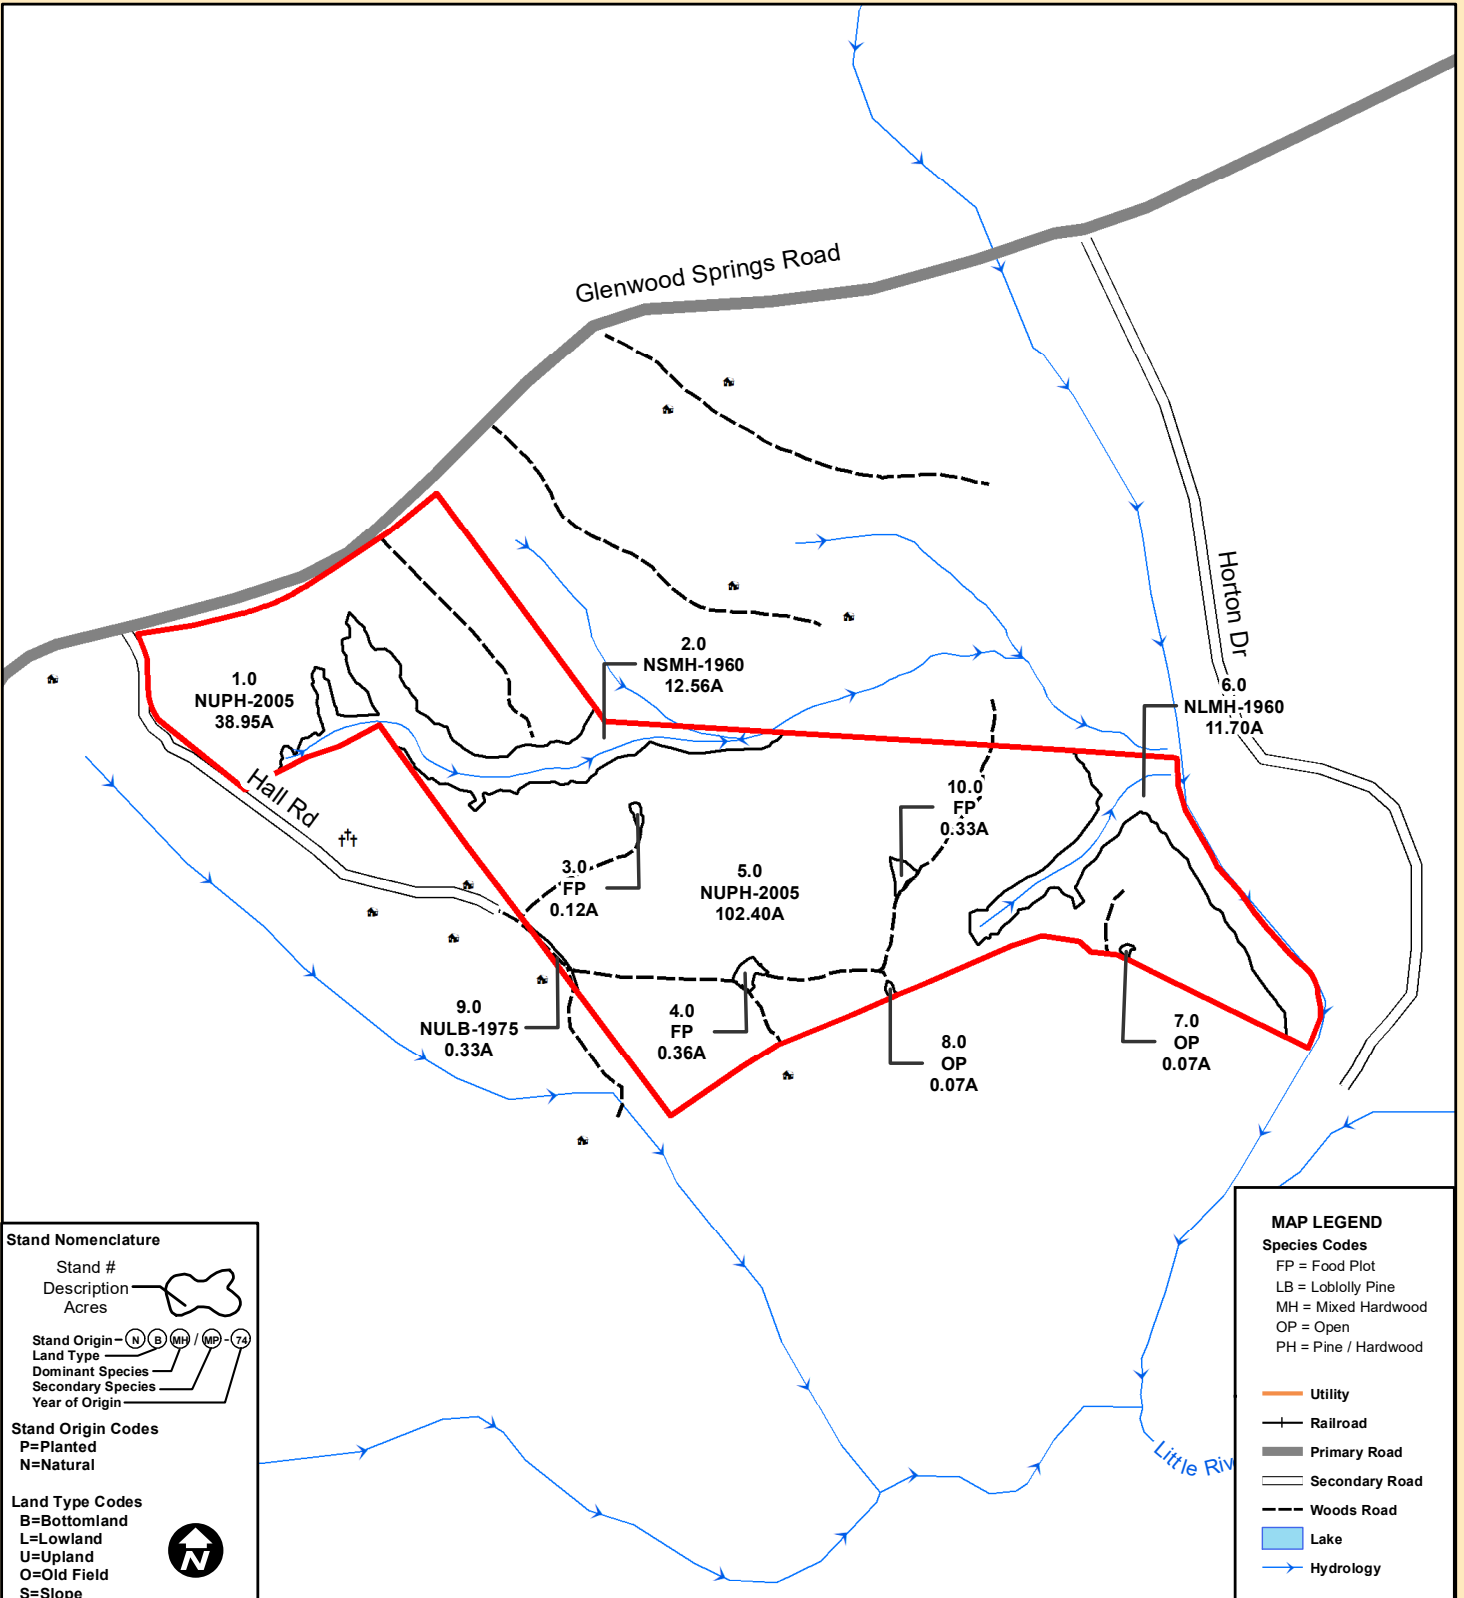

Little River Forest Tract

167 +/- Acres
Putnam County, GA

Stand Nomenclature

Stand #
Description
Acres

Stand Origin - (N) (B) (MH) (MP) (7A)

Land Type
Dominant Species
Secondary Species
Year of Origin

Stand Origin Codes
P=Planted
N=Natural

Land Type Codes
B=Bottomland
L=Lowland
U=Upland
O=Old Field
S=Slope

MAP LEGEND

Species Codes
FP = Food Plot
LB = Loblolly Pine
MH = Mixed Hardwood
OP = Open
PH = Pine / Hardwood

Utility
Railroad
Primary Road
Secondary Road
Woods Road
Lake
Hydrology