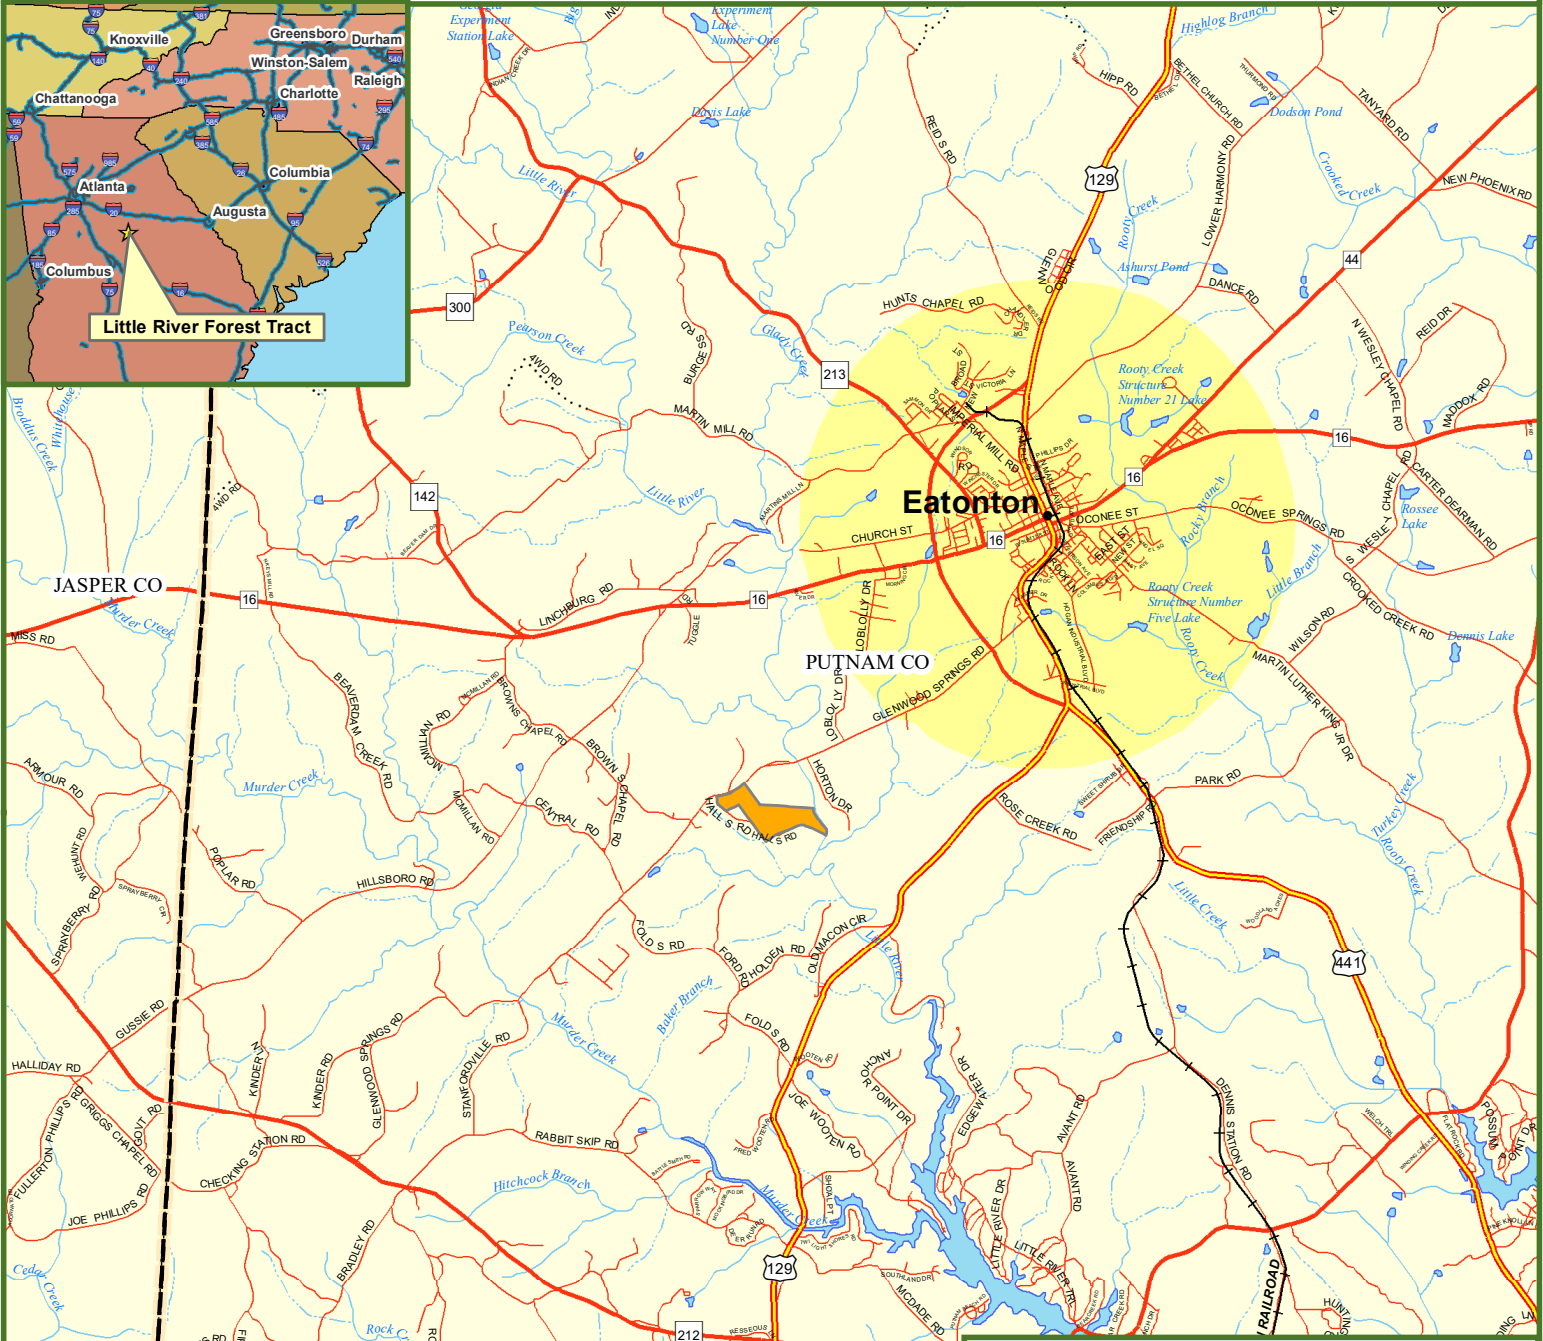

# Locus Map

## Little River Forest Tract

### Putnam County, GA

167 +/- Acres

**Legend**

- Little River Forest Tract
- Secondary State or County Hwy
- Primary US or State Hwy
- Primary Limited Access or Interstate
- Railroads
- Counties

0 0.5 1 1.5 2 Miles