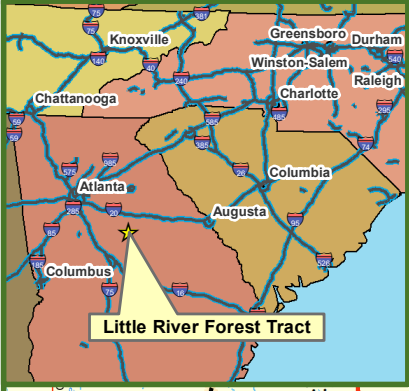

# Locus Map

## Little River Forest Tract

### Putnam County, GA

167 +/- Acres

**Legend**

- Little River Forest Tract
- Secondary State or County Hwy
- Primary US or State Hwy
- Primary Limited Access or Interstate
- Railroads
- Counties

0 0.5 1 1.5 2 Miles