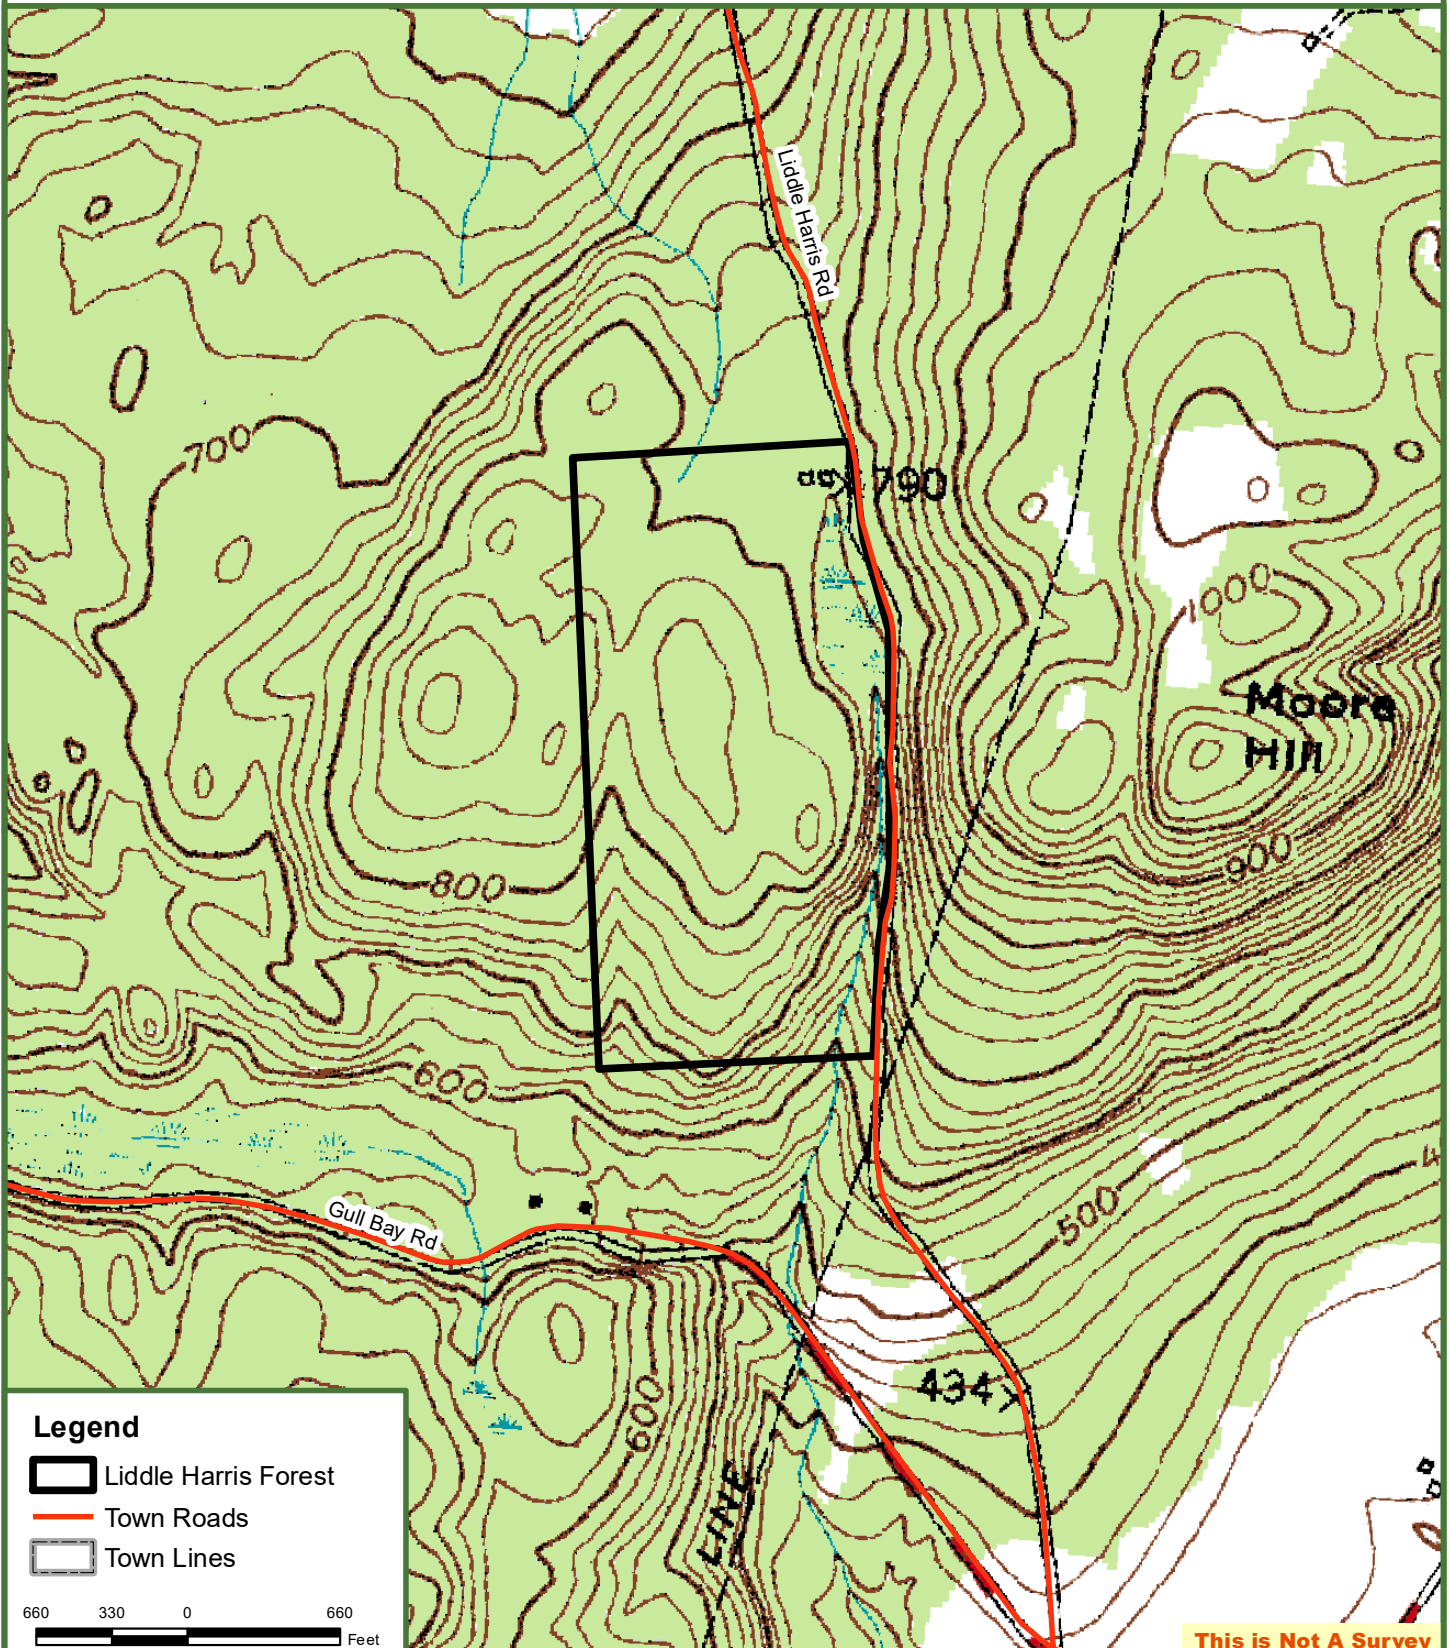

# Liddle Harris Forest

79 Acres

Putnam, Washington County, NY

**Fountains  
Land**  
AN F&W COMPANY

### Legend

-  Liddle Harris Forest
-  Town Roads
-  Town Lines

**This is Not A Survey**

Map produced from the best available information including town tax maps, hand held GPS data, aerial photography and reference information obtained from publicly available GIS sources, and the owner. Boundary lines portrayed on this map are approximate and could be different than the actual location of boundaries found in the field