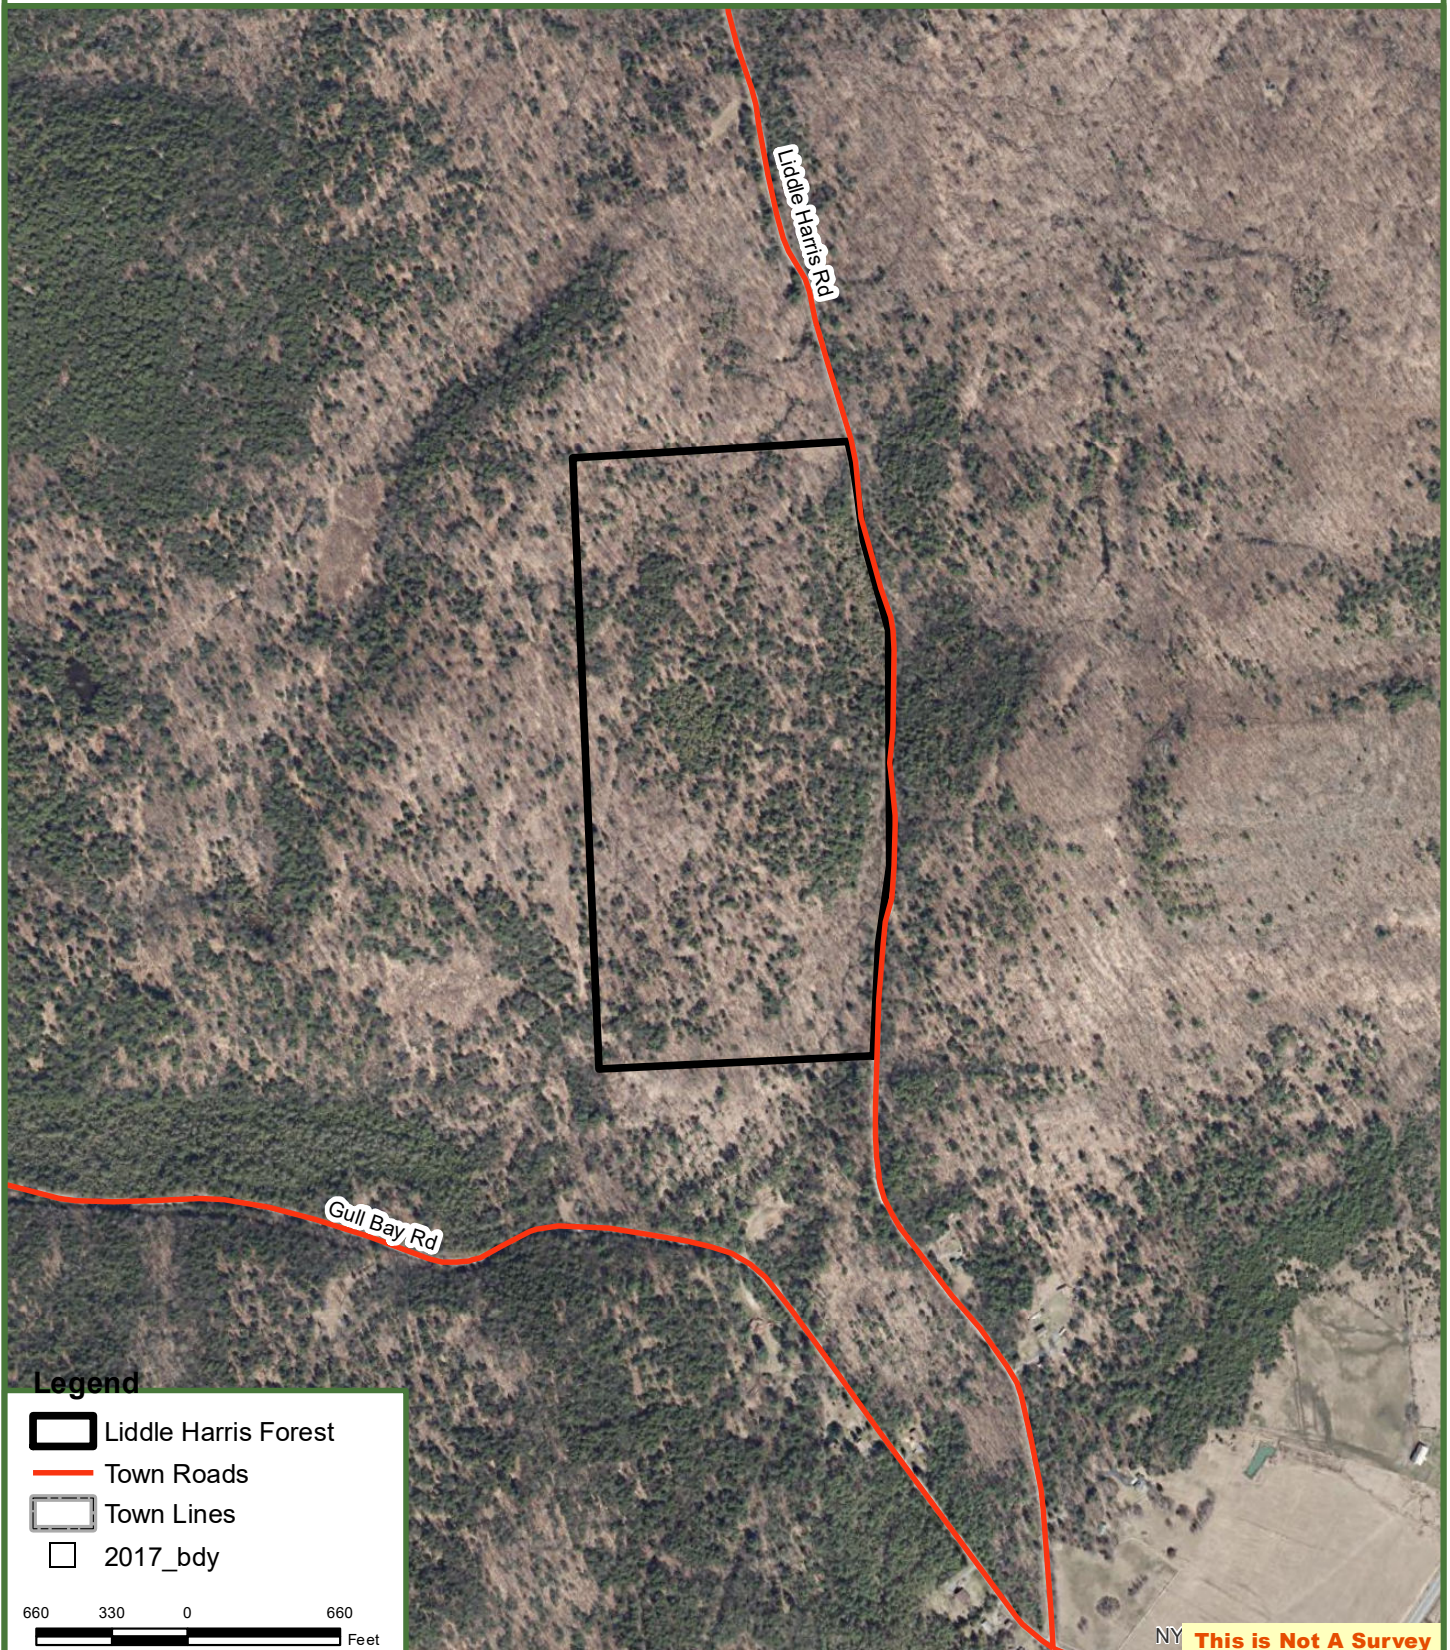

Liddle Harris Forest

79 Acres
Putnam, Washington County, NY

**Fountains
Land**
AN F&W COMPANY

Map produced from the best available information including town tax maps, hand held GPS data, aerial photography and reference information obtained from publicly available GIS sources, and the owner. Boundary lines portrayed on this map are approximate and could be different than the actual location of boundaries found in the field