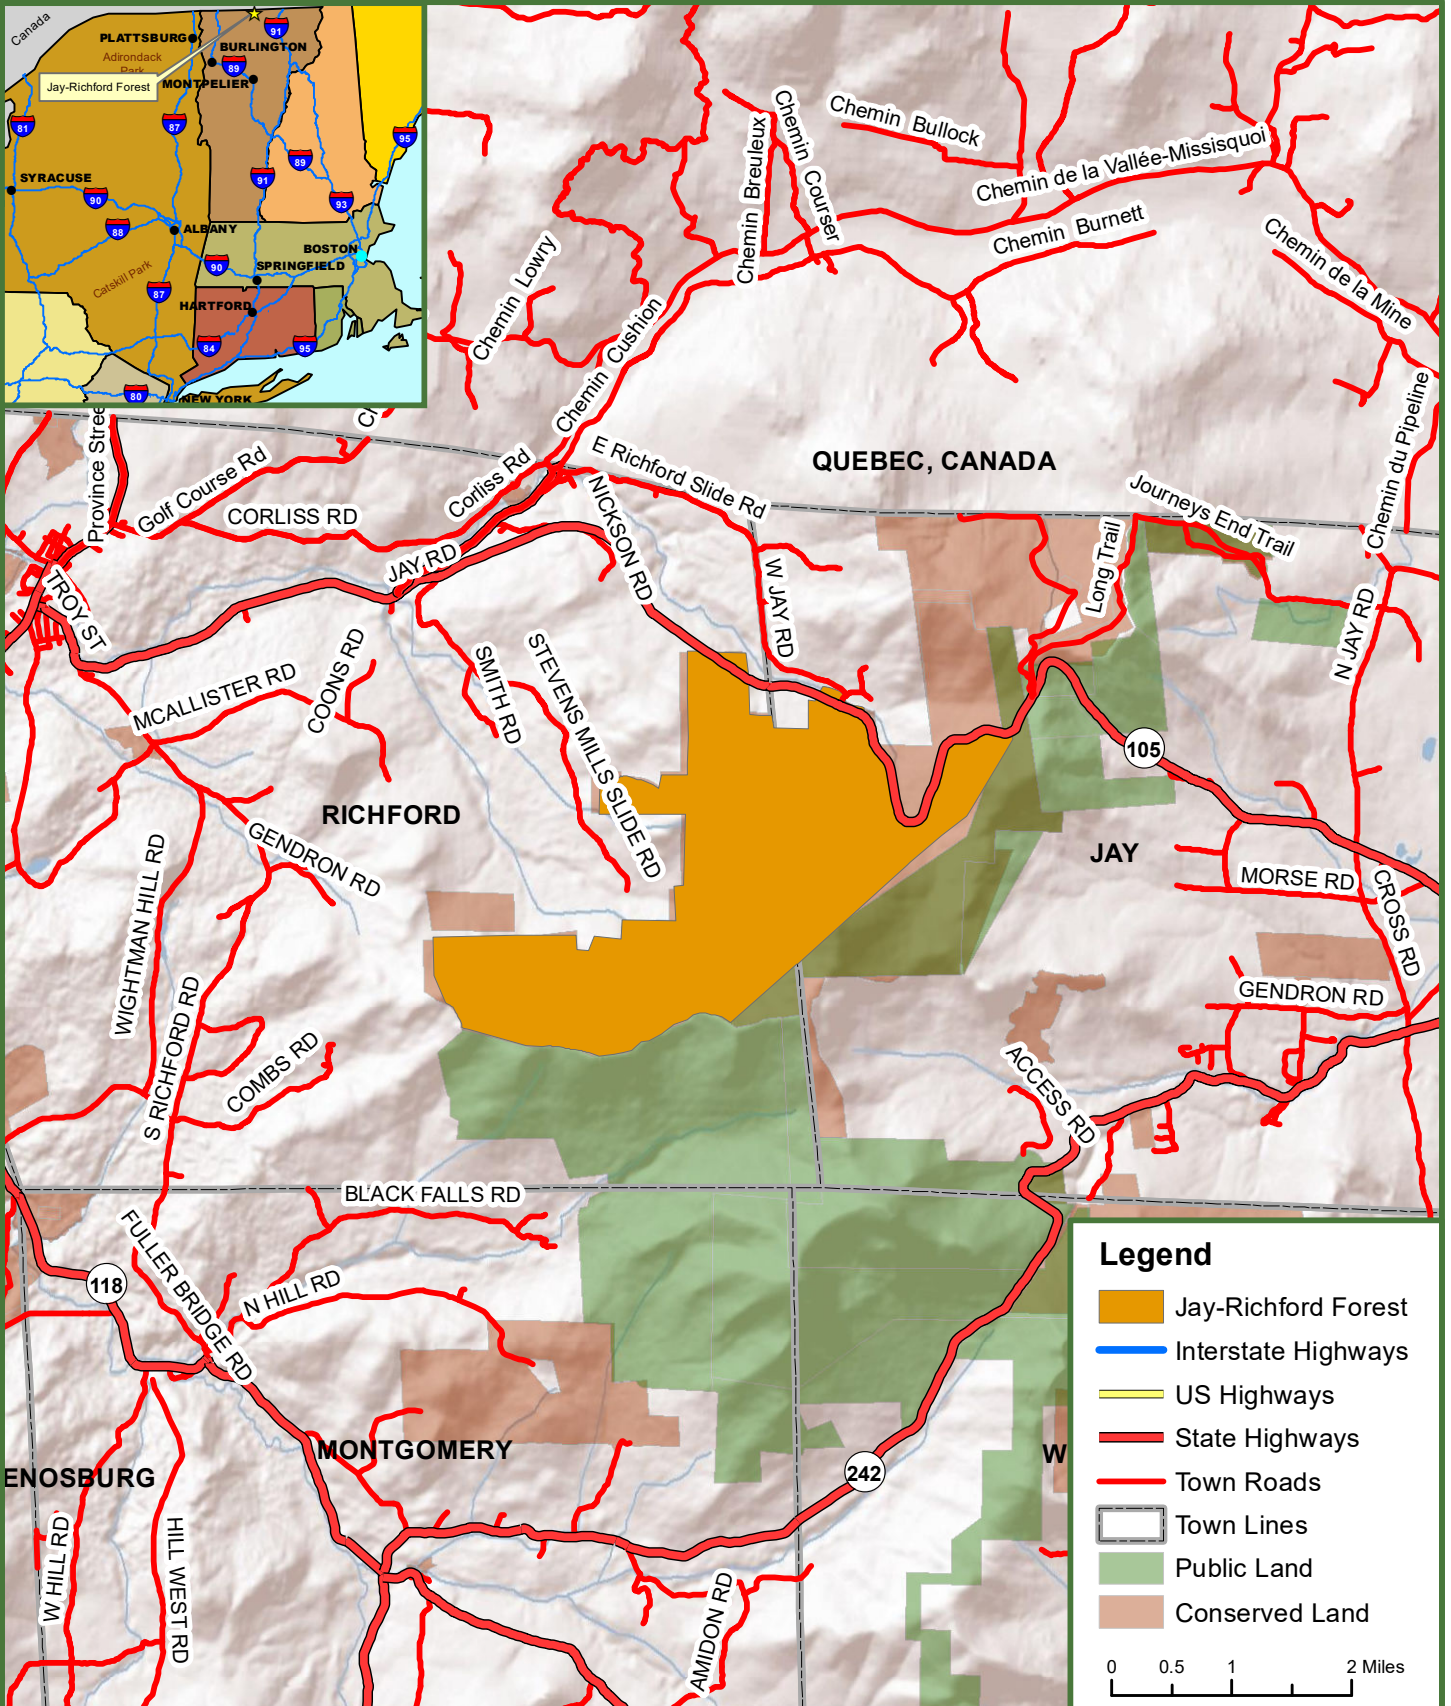

Locus Map Jay-Richford Forest

2,605 Commercial Acres - 4,025 Total Acres
Richford/Jay, Franklin/Orleans County, Vermont

Legend

- Jay-Richford Forest
- Interstate Highways
- US Highways
- State Highways
- Town Roads
- Town Lines
- Public Land
- Conserved Land

0 0.5 1 2 Miles