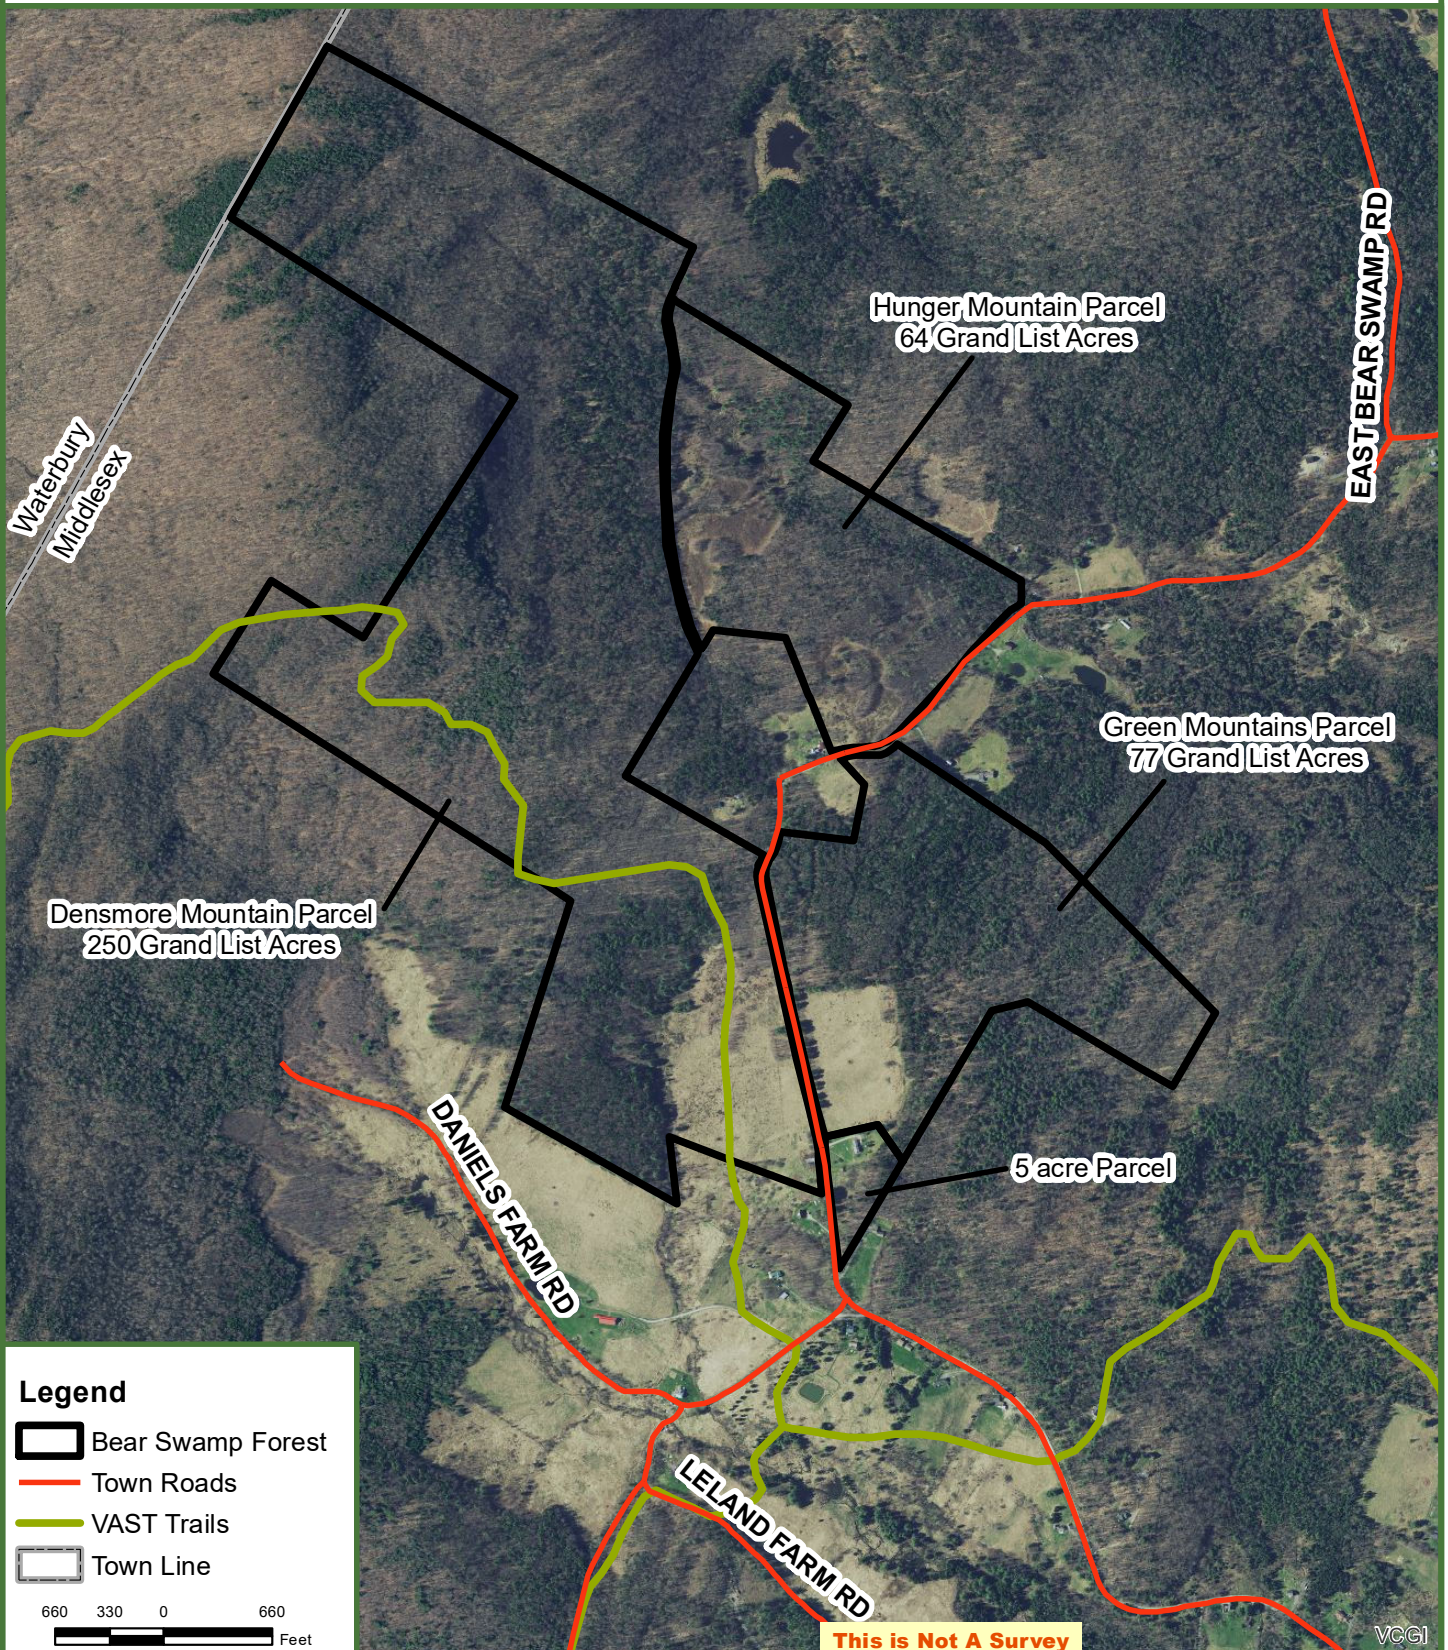

Bear Swamp Forest

391 Grand List Acres
Middlesex, Washington County, Vermont

**Fountains
Land**
AN F&W COMPANY

Legend

- Bear Swamp Forest
- Town Roads
- VAST Trails
- Town Line

660 330 0 660
Feet

This is Not A Survey

VCGI

Map produced from the best available information including UVA map, town tax maps, hand held GPS data, aerial photography and reference information obtained from publicly available GIS sources. Boundary lines portrayed on this map are approximate and could be different than the actual location of boundaries found in the field. Map is not a survey.