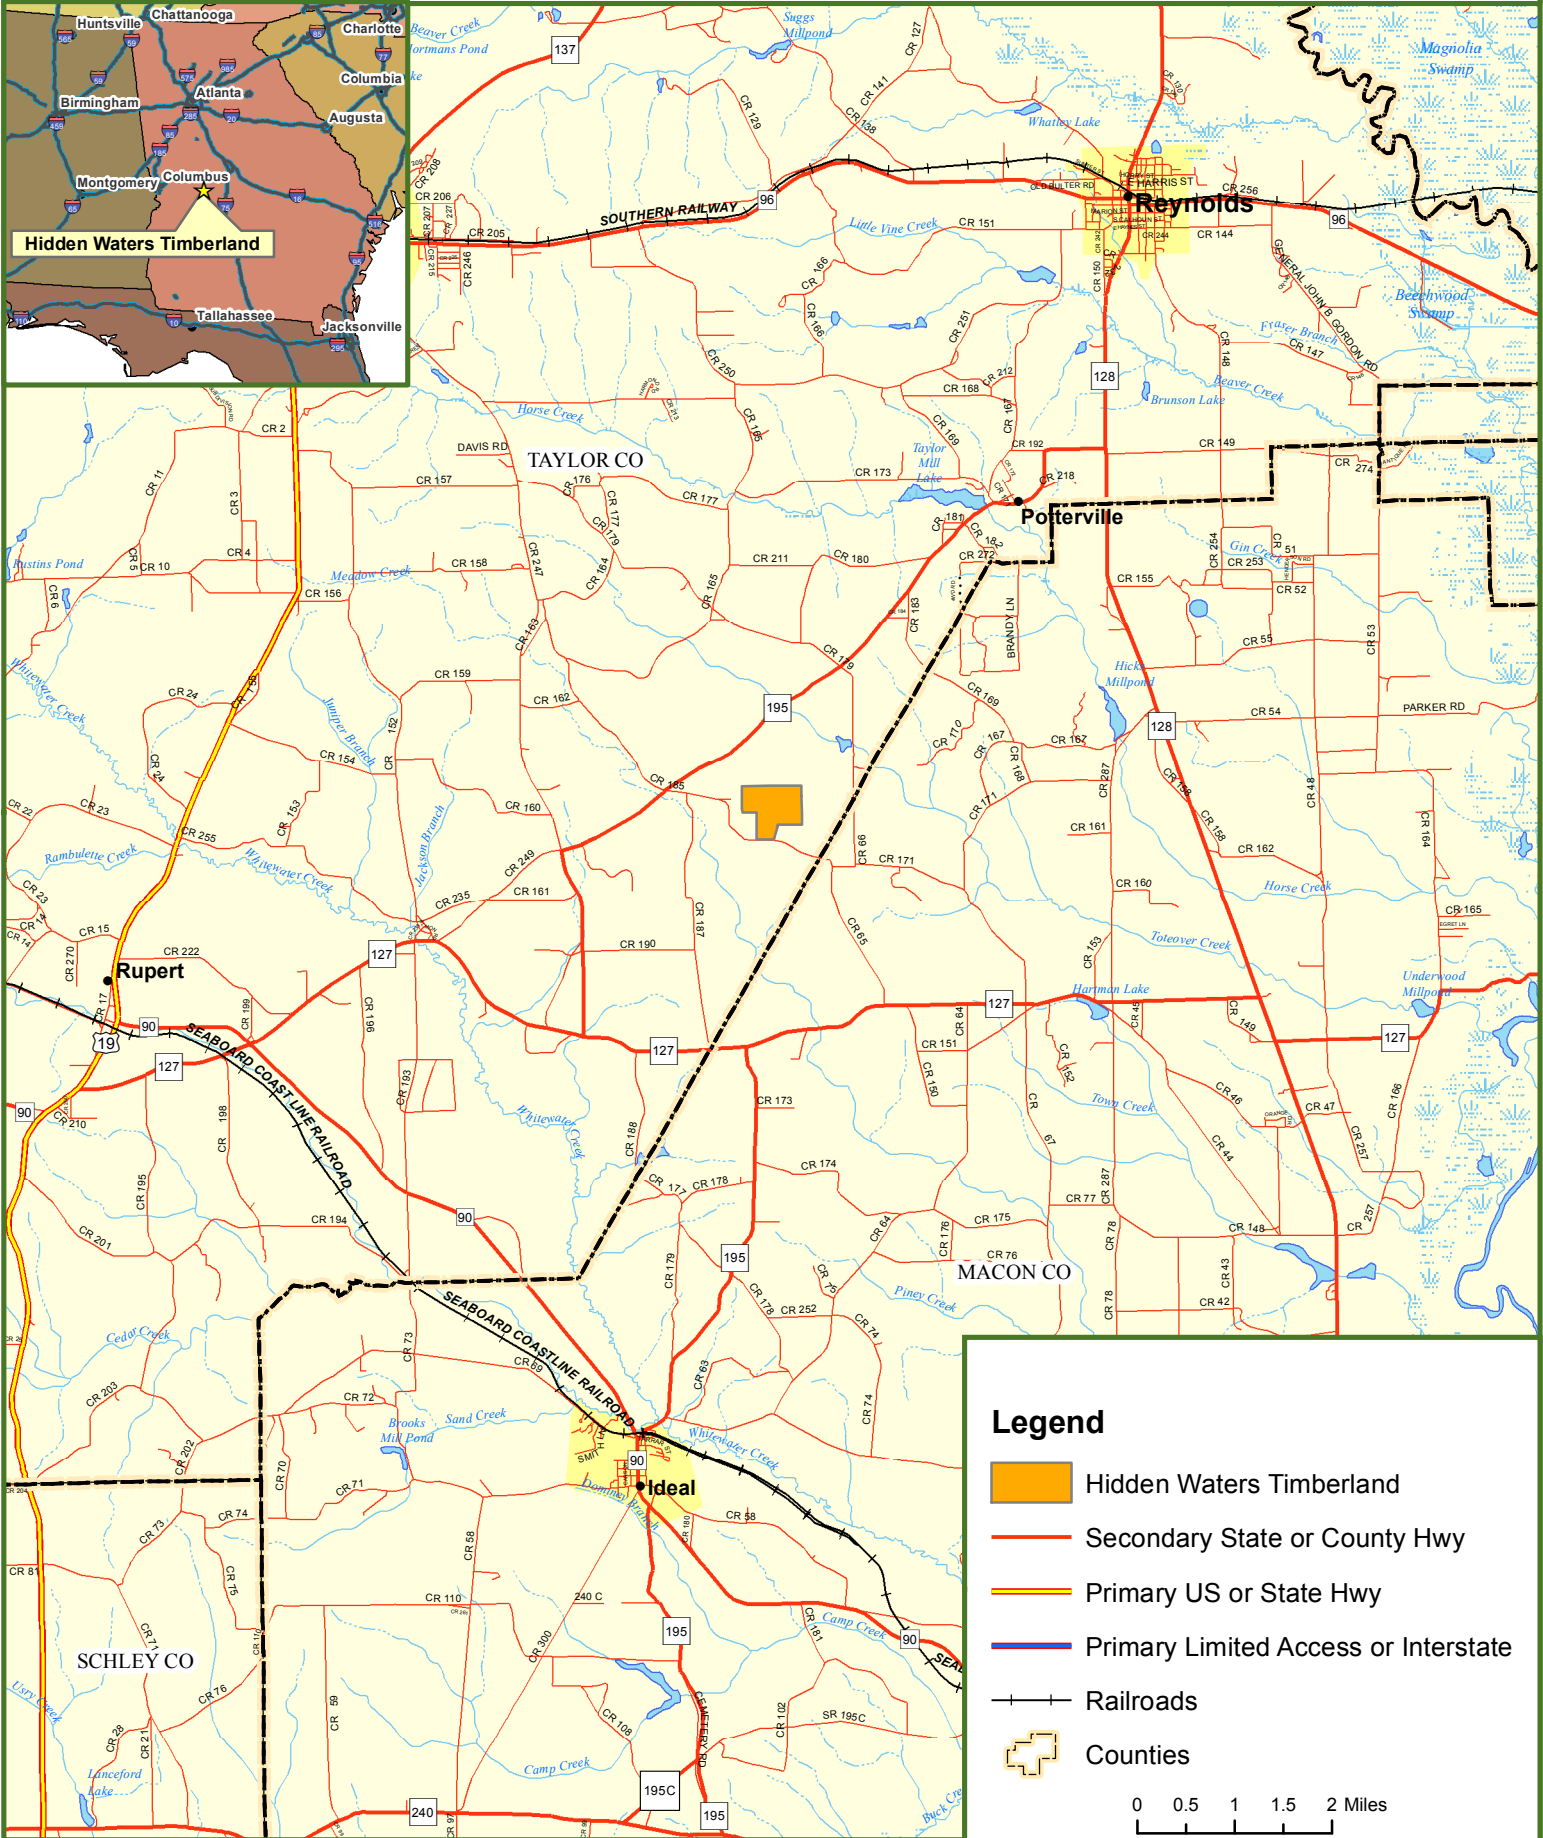

# Locus Map

## Hidden Waters Timberland

### Taylor County, GA

165 +/- Acres

**Legend**

-  Hidden Waters Timberland
-  Secondary State or County Hwy
-  Primary US or State Hwy
-  Primary Limited Access or Interstate
-  Railroads
-  Counties

0 0.5 1 1.5 2 Miles