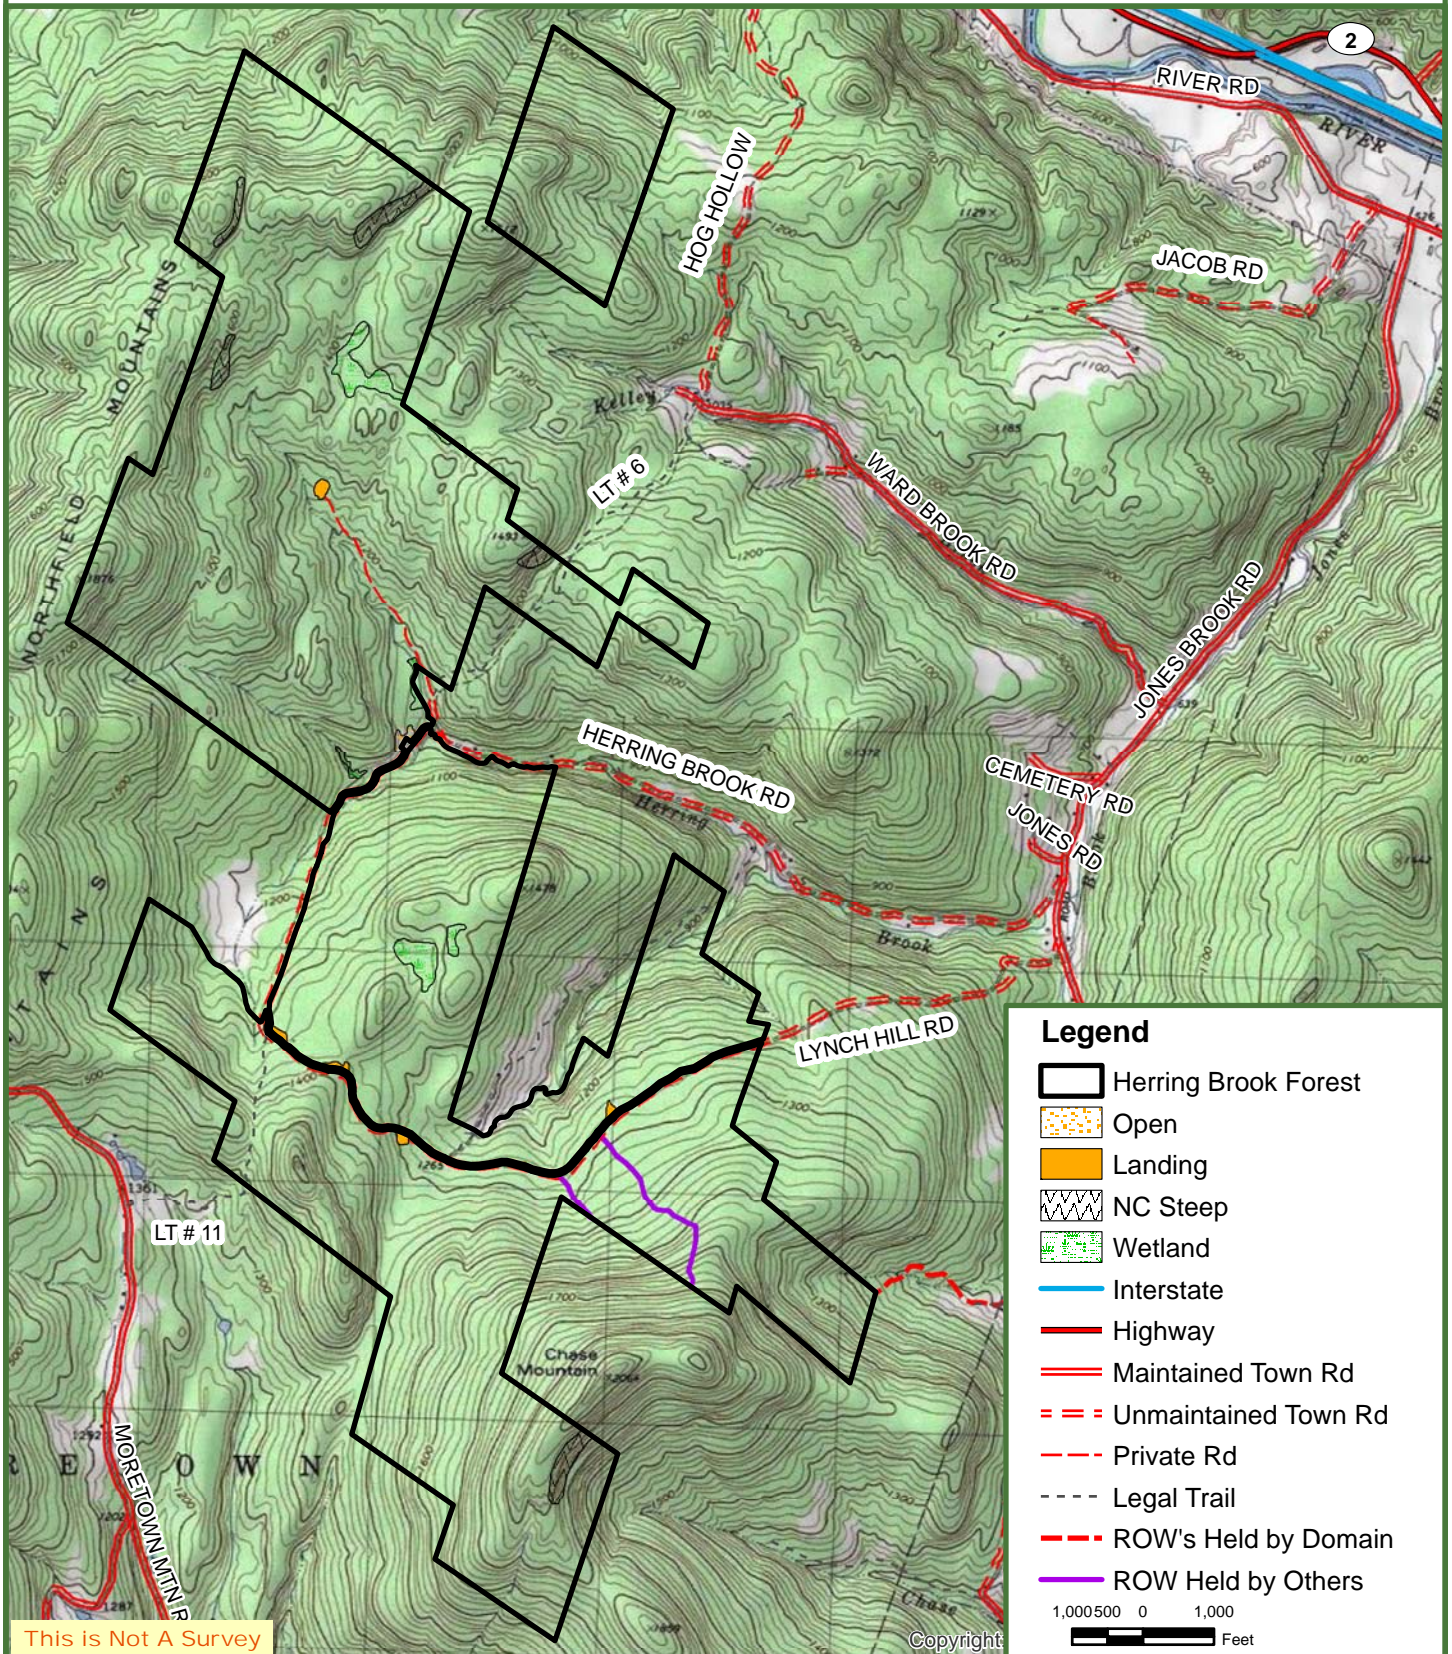

Herring Brook Forest

2,228.5 GIS Acres

Moretown, Washington County, VT

**Fountains
Land**
AN F&W COMPANY

This is Not A Survey

Map produced from property survey. Boundary lines portrayed on this map are approximate and could be different than the actual location of boundaries found in the field.