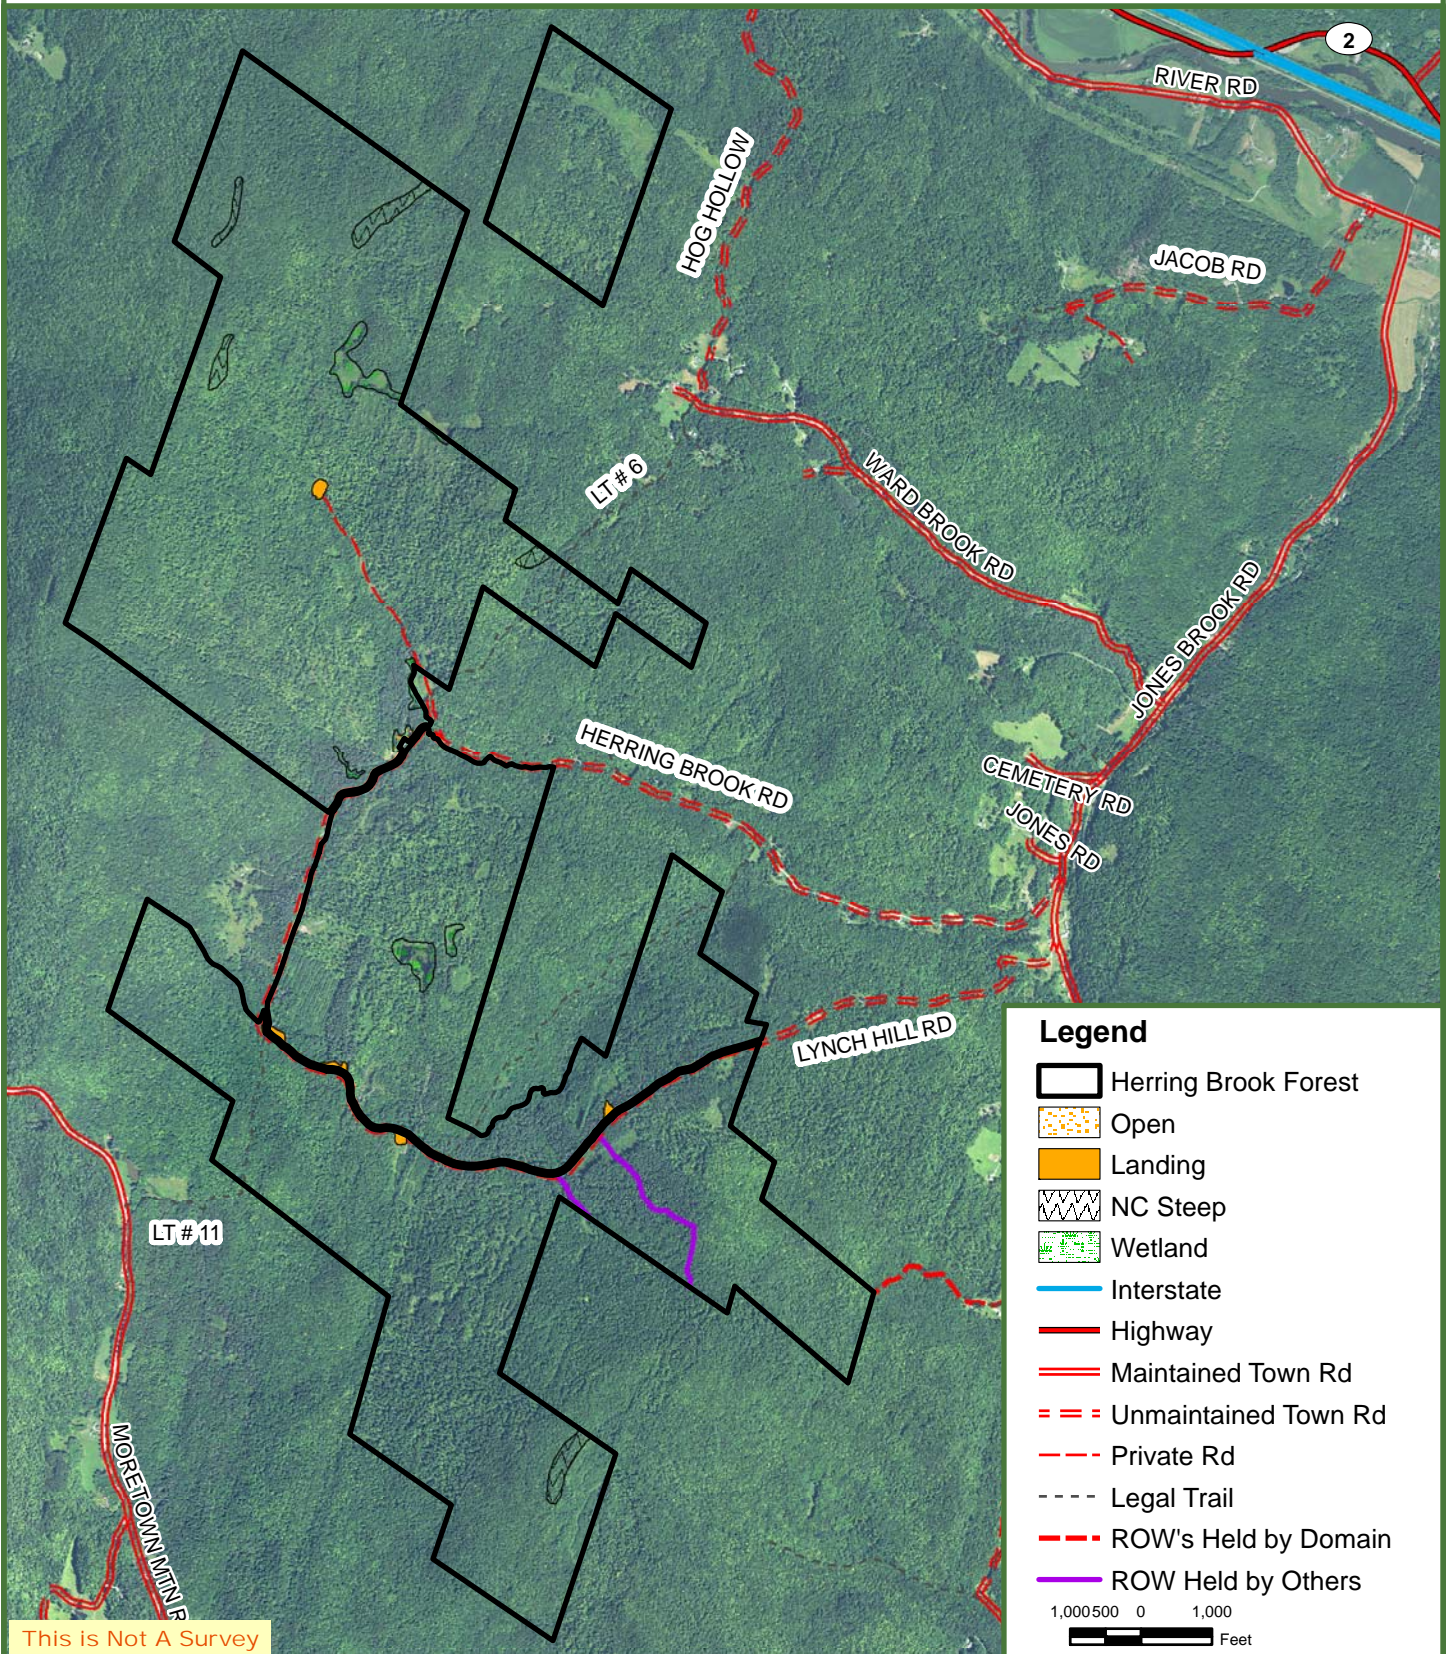

Herring Brook Forest

2,228.5 GIS Acres

Moretown, Washington County, VT

**Fountains
Land**
AN F&W COMPANY

Map produced from property survey. Boundary lines portrayed on this map are approximate and could be different than the actual location of boundaries found in the field.