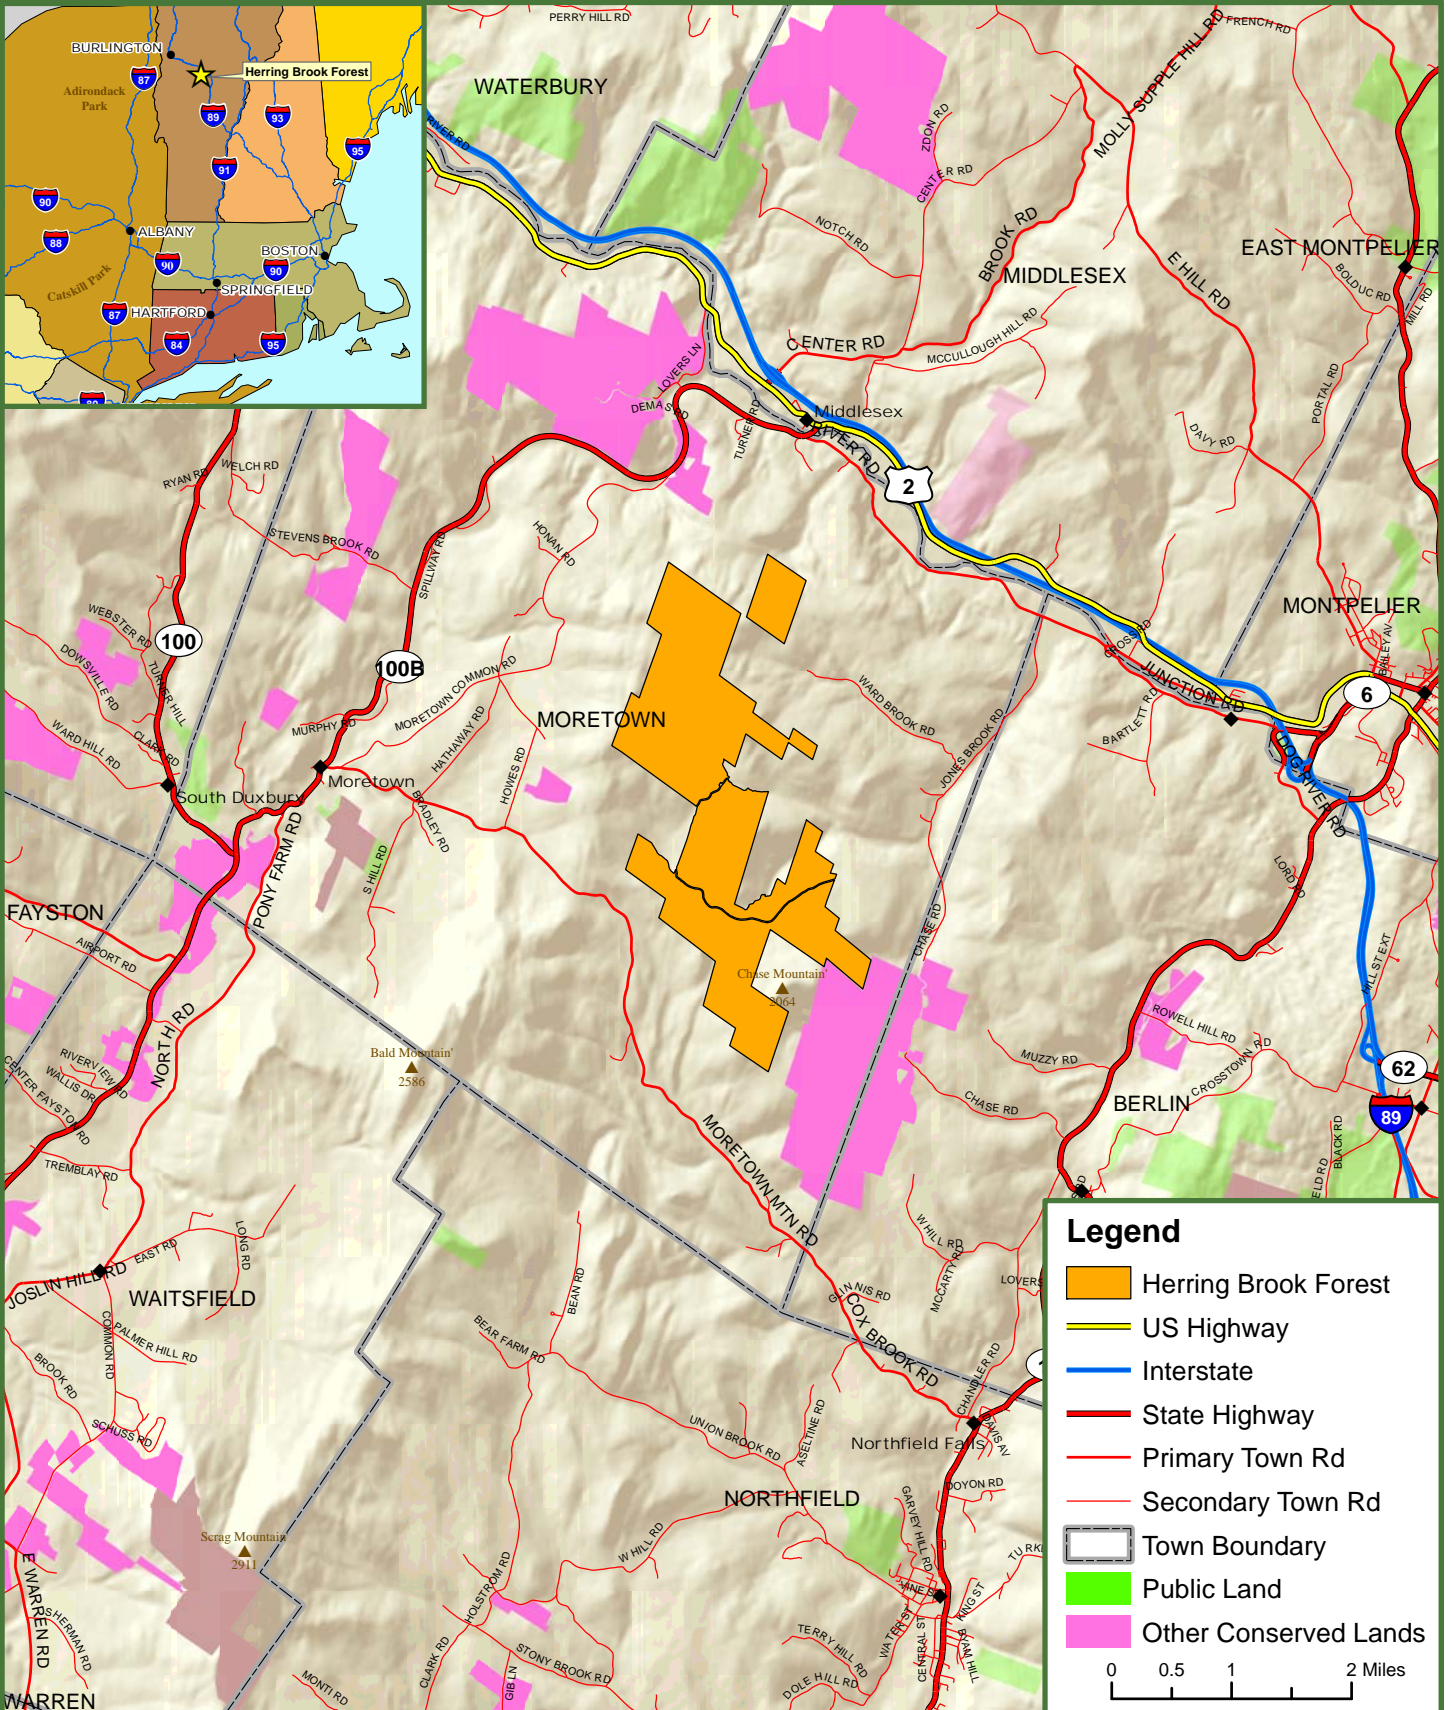

Locus Map

Herring Brook Forest

2,228.5 GIS Acres

Moretown, Washington County, VT

Legend

- Herring Brook Forest
- US Highway
- Interstate
- State Highway
- Primary Town Rd
- Secondary Town Rd
- Town Boundary
- Public Land
- Other Conserved Lands

0 0.5 1 2 Miles