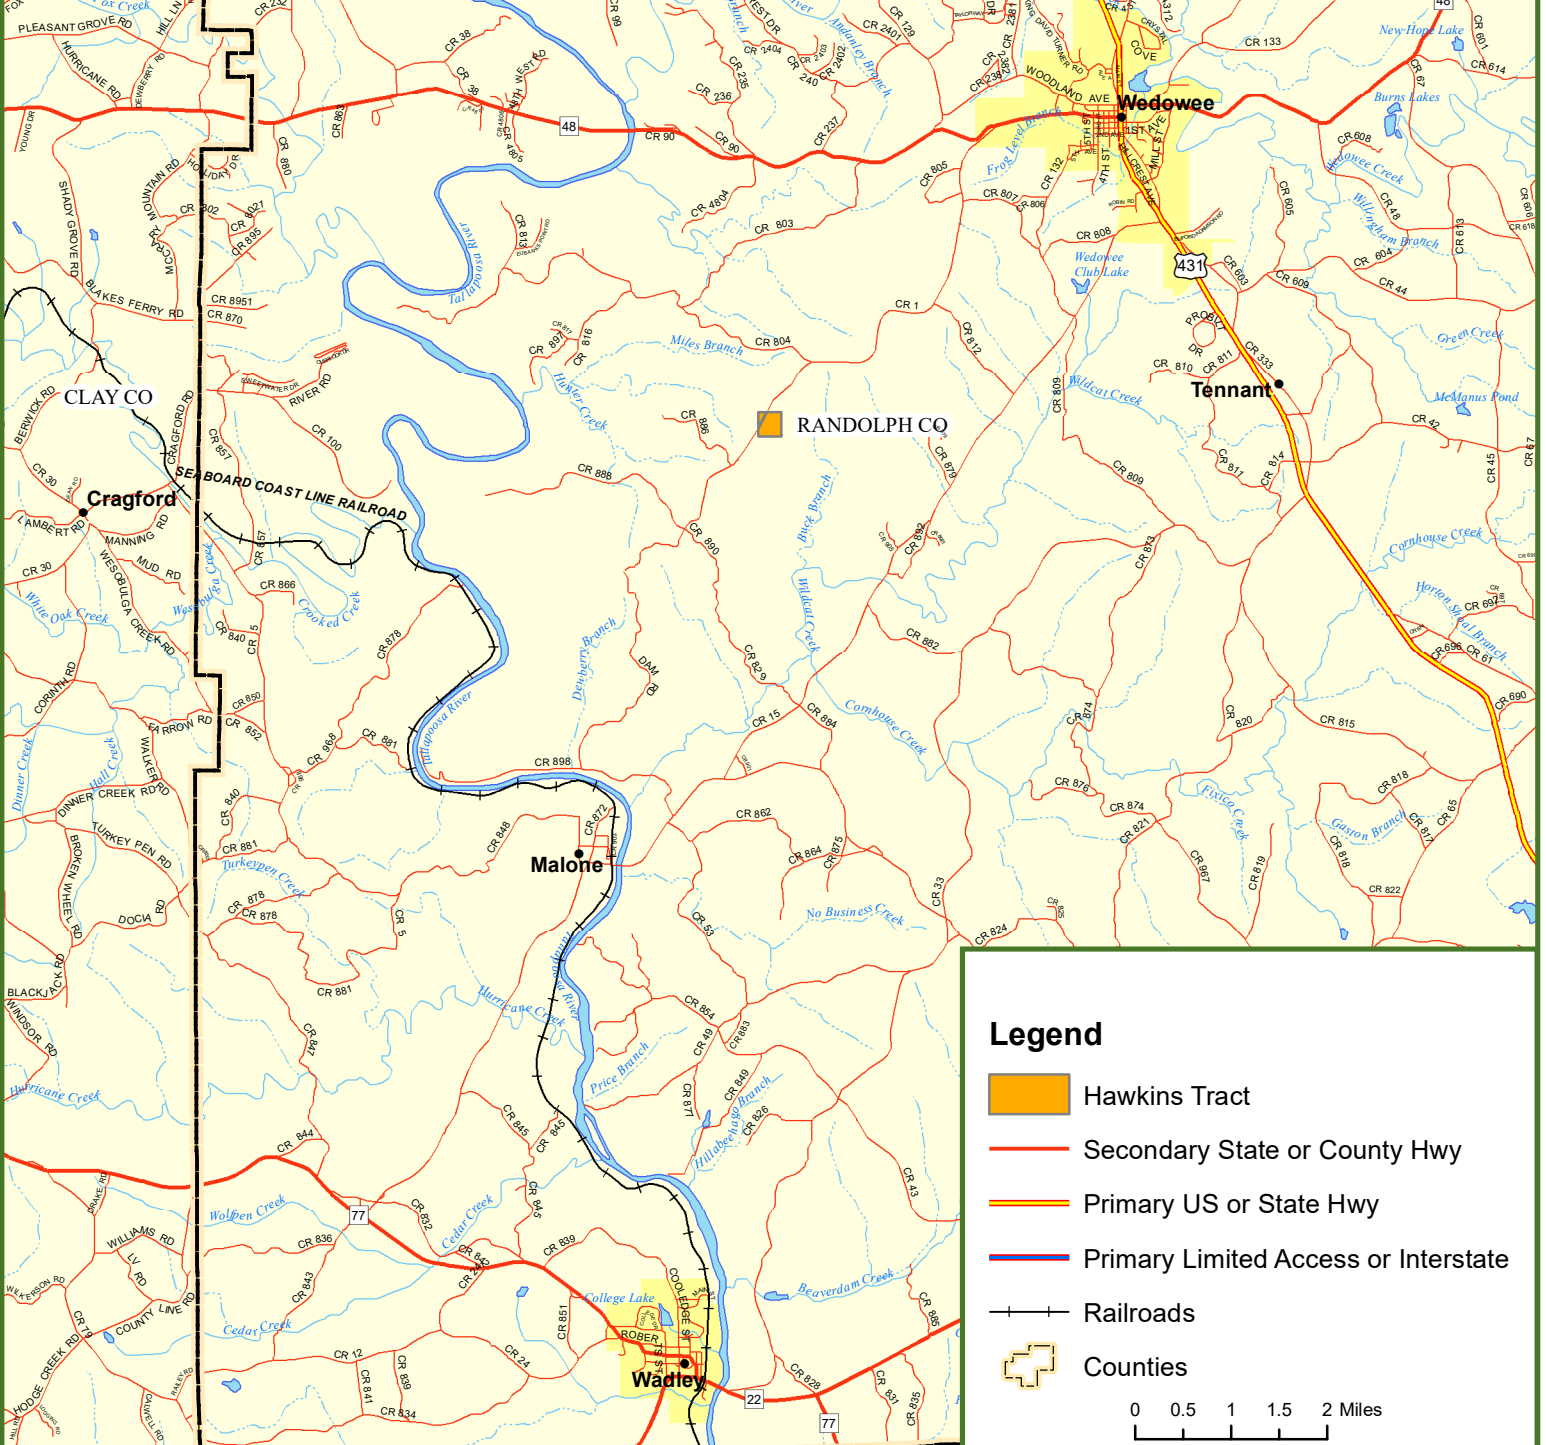

# Locus Map Hawkins Tract Randolph County, AL 38 +/- Acres

### Legend

- Hawkins Tract
- Secondary State or County Hwy
- Primary US or State Hwy
- Primary Limited Access or Interstate
- Railroads
- Counties