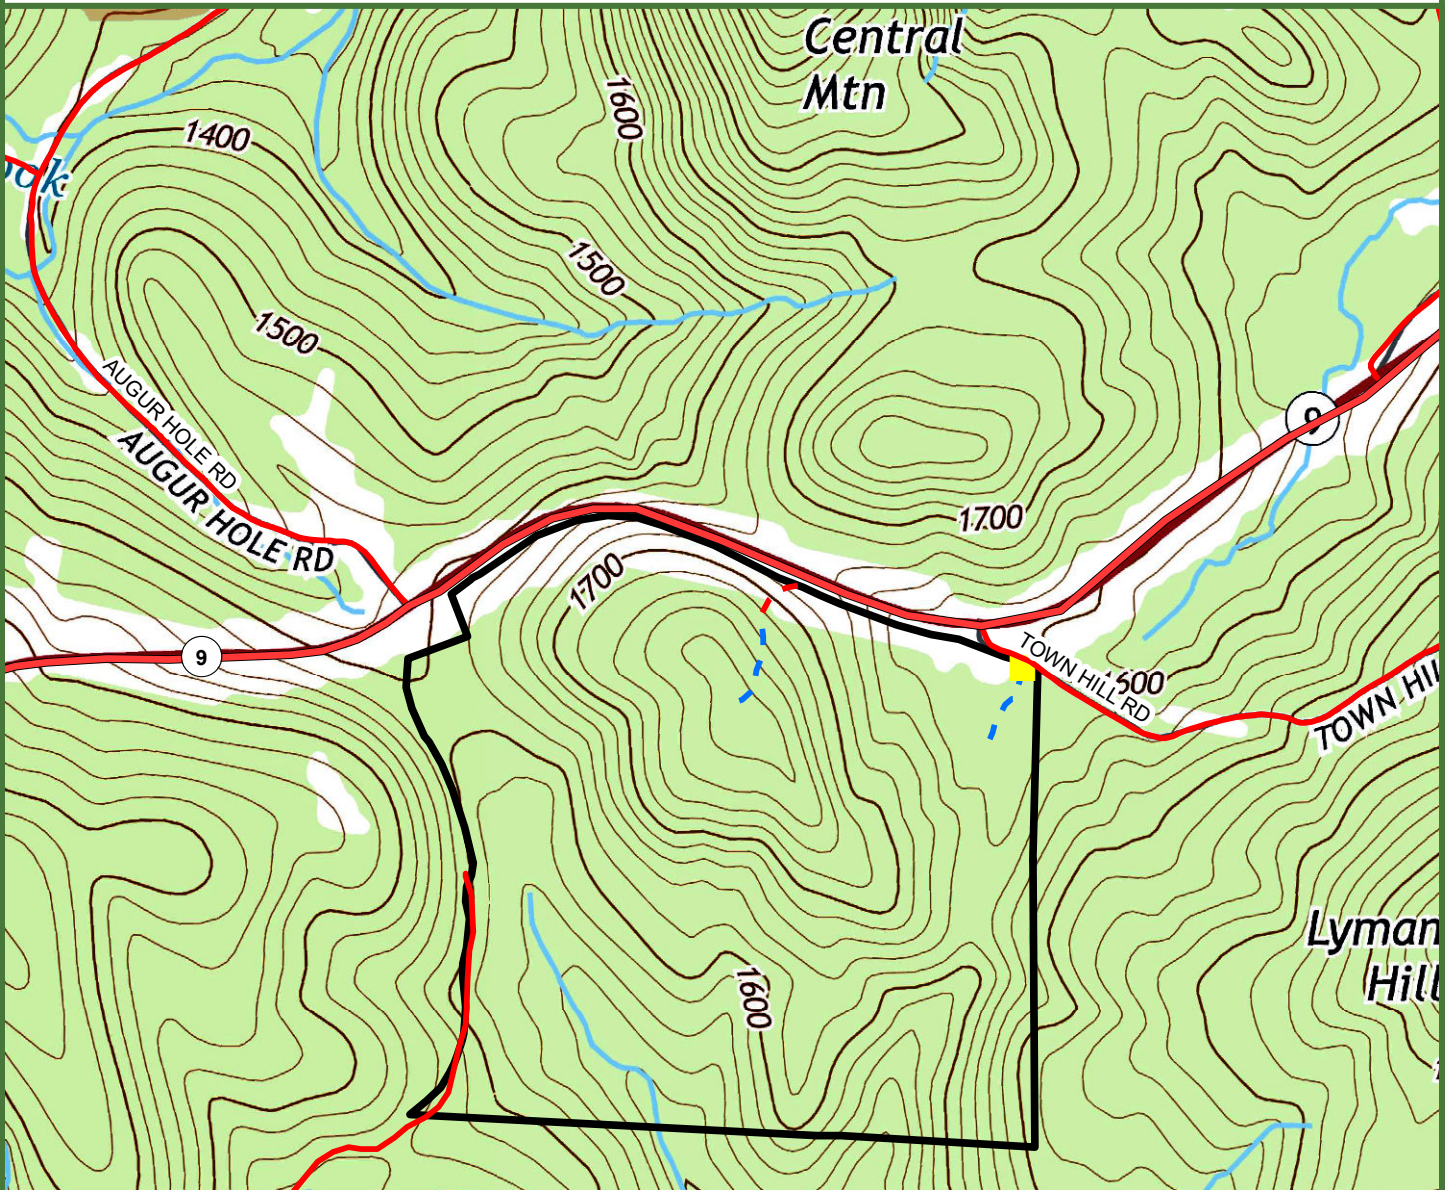

Harrisville Brook Forest

195.26 Town Acres
Marlboro, Windham County, Vermont

Legend

- Harrisville Brook Forest
- State Highways
- Town Roads
- Landings
- Driveway
- Skid Trails
- Public Land
- Conserved Land

This is Not A Survey

Map produced from the best available information including VCGI town tax maps polygon, hand held GPS data, aerial photography and reference information obtained from publicly available GIS sources. Boundary lines portrayed on this map are approximate and could be different than the actual location of boundaries found in the field. Map is not a survey.