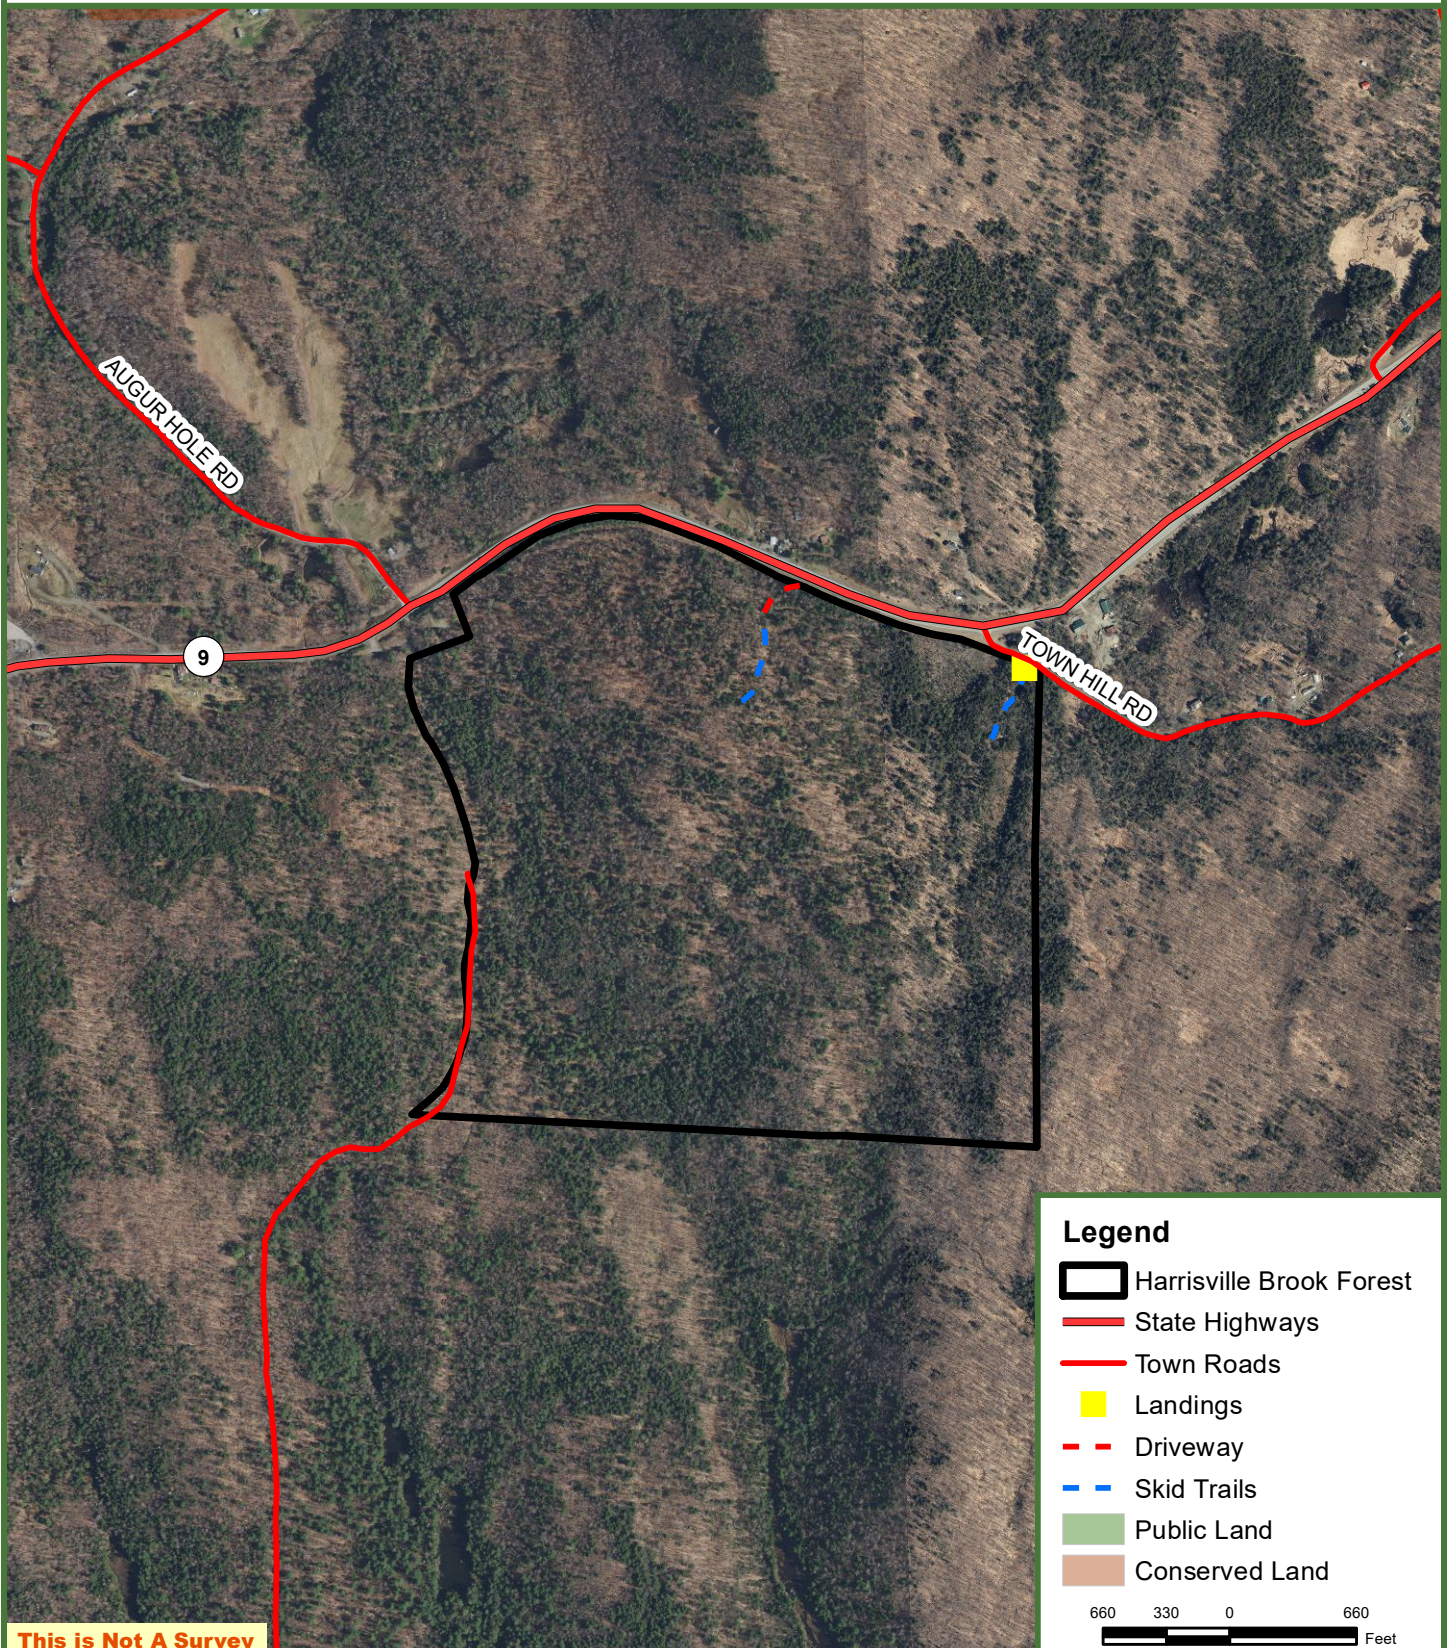

Harrisville Brook Forest

195.26 Town Acres

Marlboro, Windham County, Vermont

Legend

-  Harrisville Brook Forest
-  State Highways
-  Town Roads
-  Landings
-  Driveway
-  Skid Trails
-  Public Land
-  Conserved Land

This is Not A Survey

Map produced from the best available information including VCGI town tax maps polygon, hand held GPS data, aerial photography and reference information obtained from publicly available GIS sources. Boundary lines portrayed on this map are approximate and could be different than the actual location of boundaries found in the field. Map is not a survey.