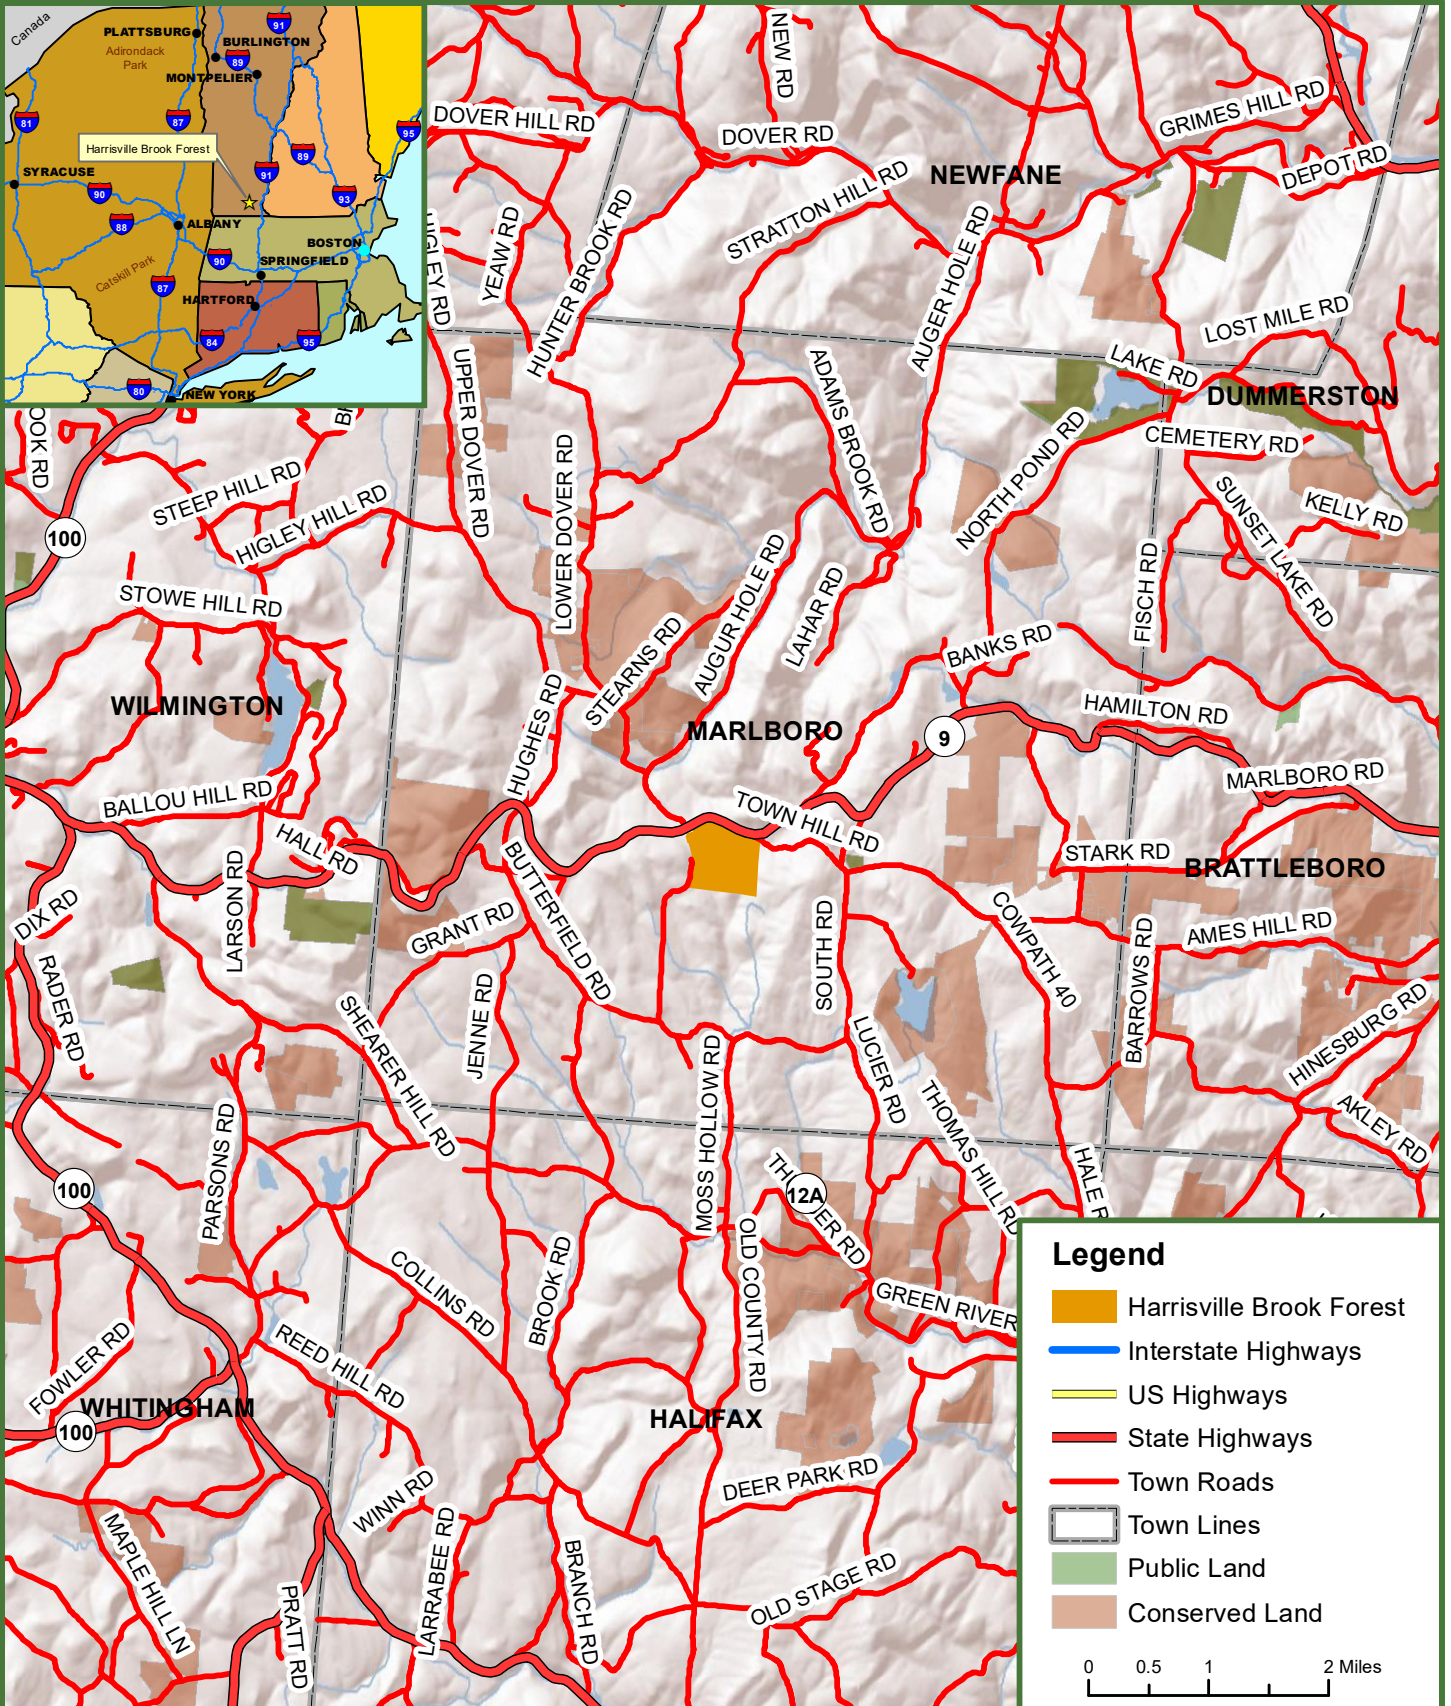

Locus Map Harrisville Brook Forest

195.26 Town Acres
Marlboro, Windham County, Vermont

Legend

- Harrisville Brook Forest
- Interstate Highways
- US Highways
- State Highways
- Town Roads
- Town Lines
- Public Land
- Conserved Land