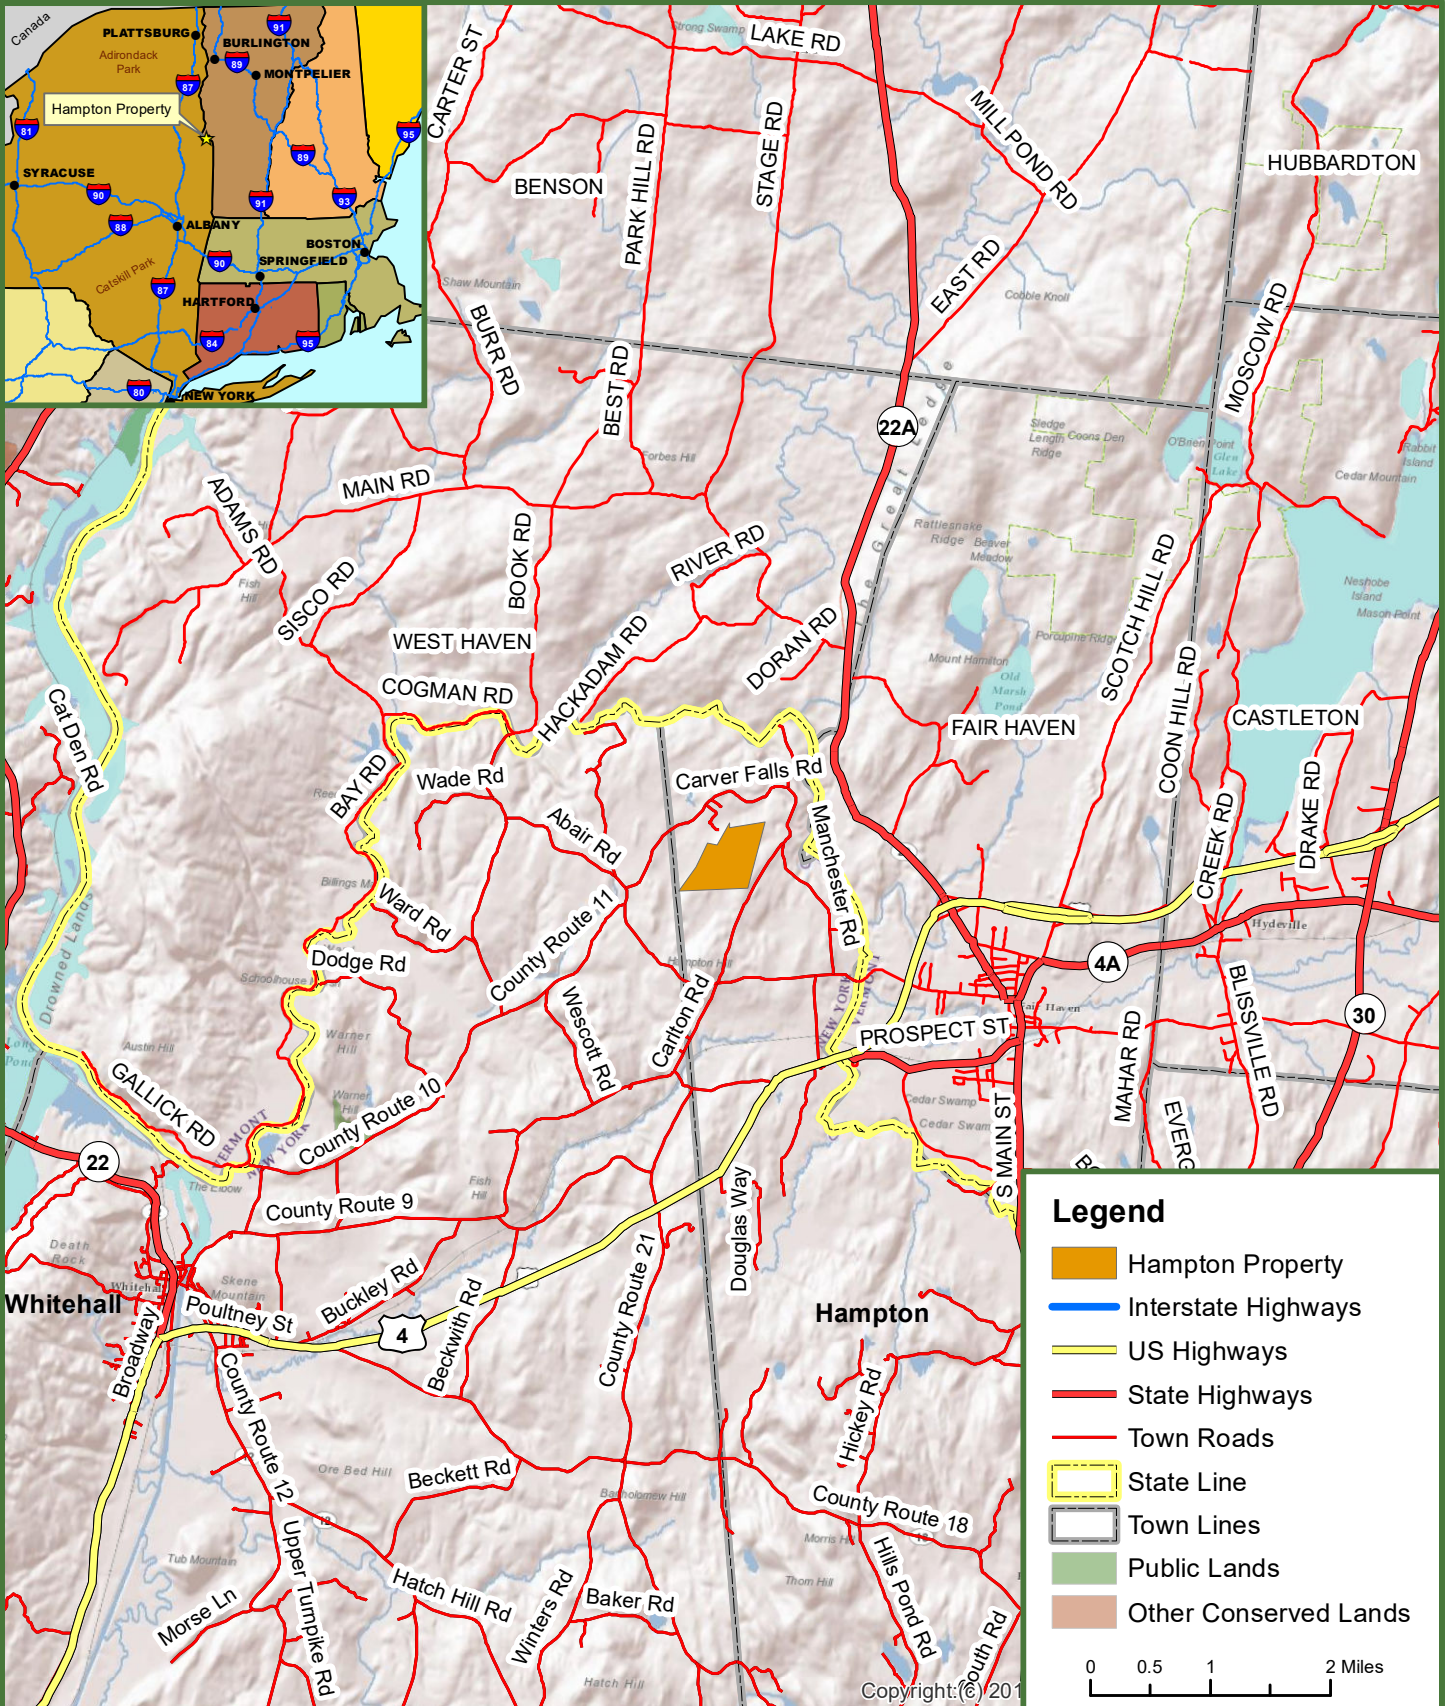

Locus Map Hampton Forest

146.8 Tax Acres

Hampton, Washington County, NY

**Fountains
Land**
AN F&W COMPANY

Legend

- Hampton Property
- Interstate Highways
- US Highways
- State Highways
- Town Roads
- State Line
- Town Lines
- Public Lands
- Other Conserved Lands

0 0.5 1 2 Miles

Copyright: © 2011