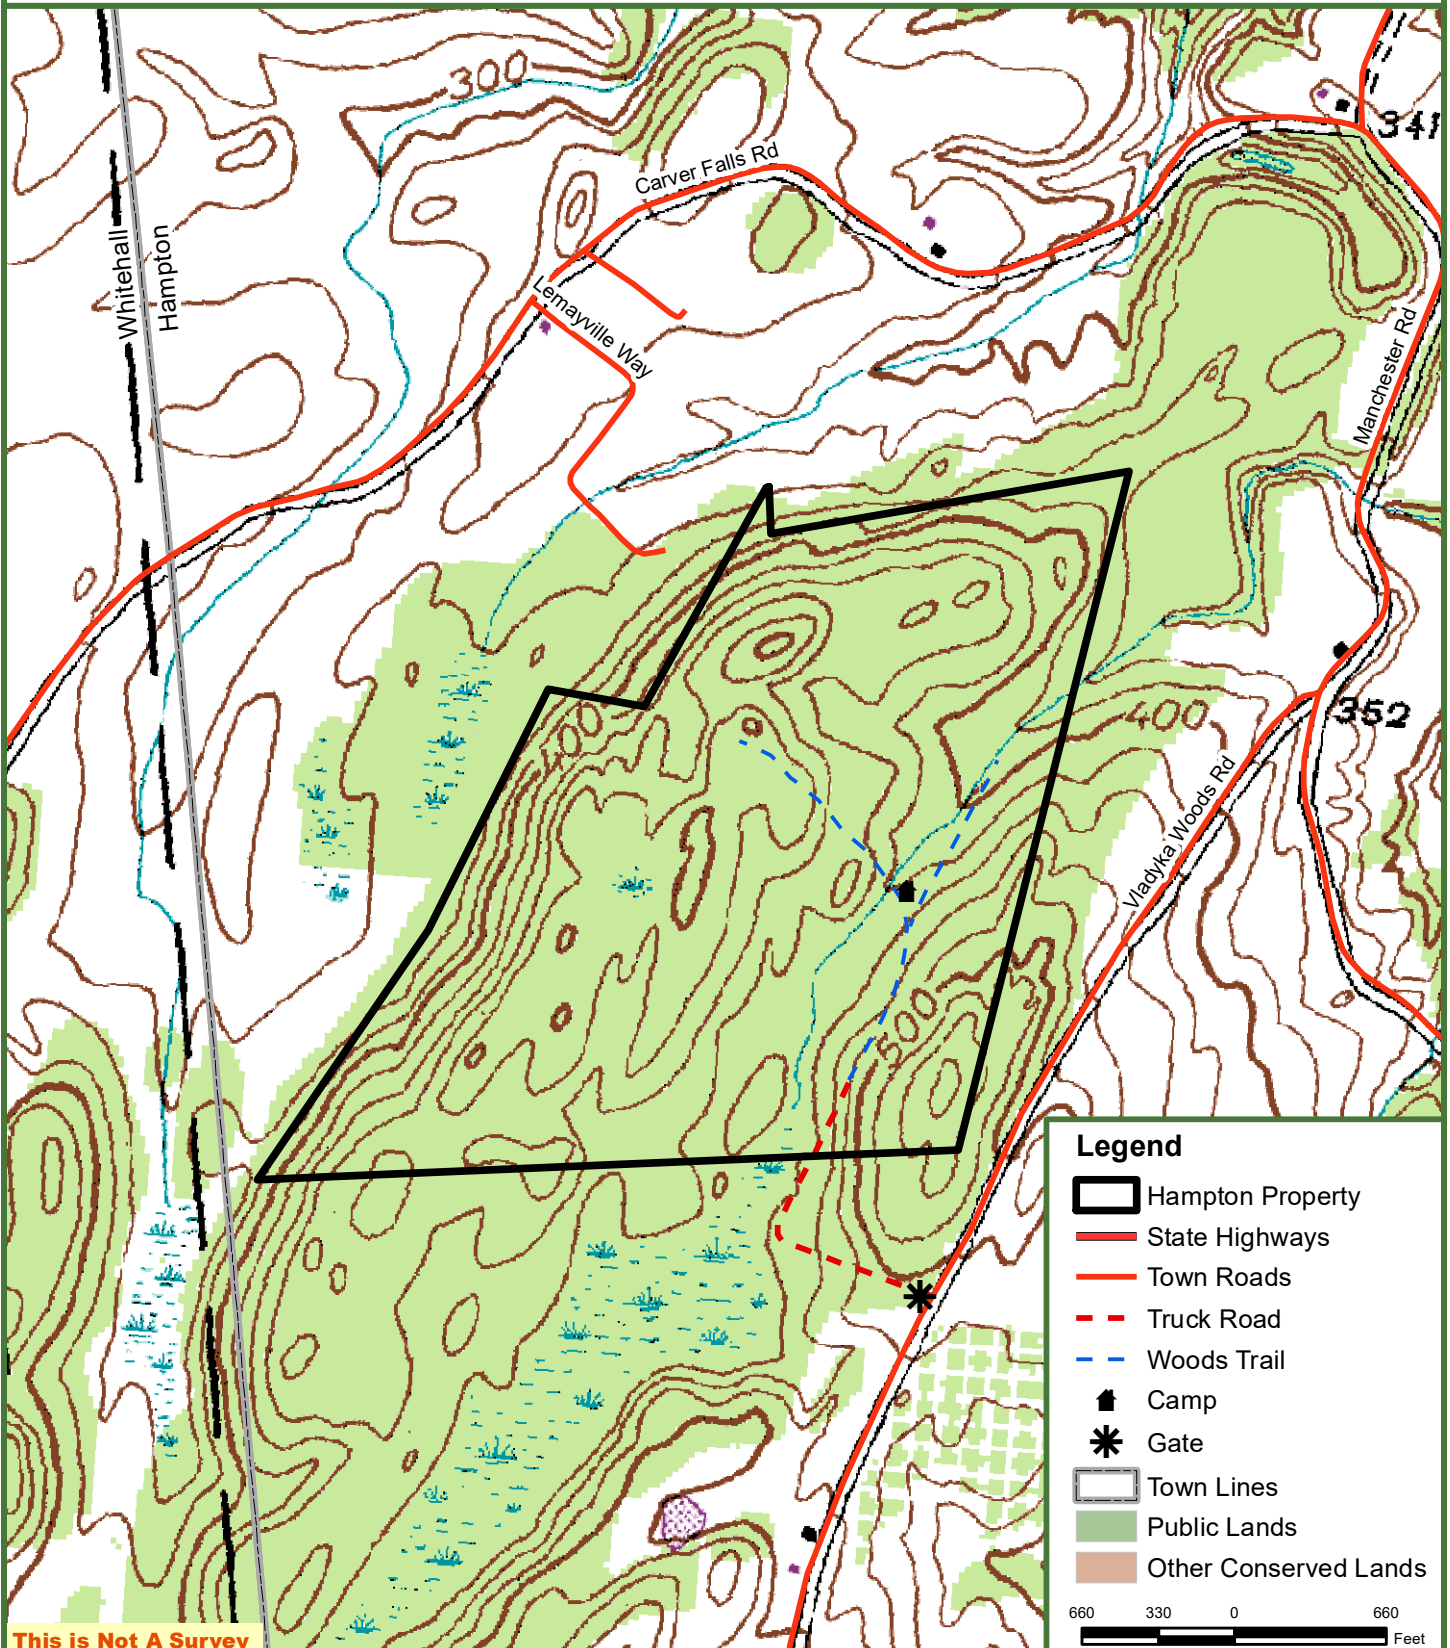

# Hampton Forest

146.8 Tax Acres  
Hampton, Washington County, NY

**Fountains  
Land**  
AN F&W COMPANY

Map produced from the best available information including town tax maps, hand held GPS data, aerial photography and reference information obtained from publicly available GIS sources, and the owner. Boundary lines portrayed on this map are approximate and could be different than the actual location of boundaries found in the field.