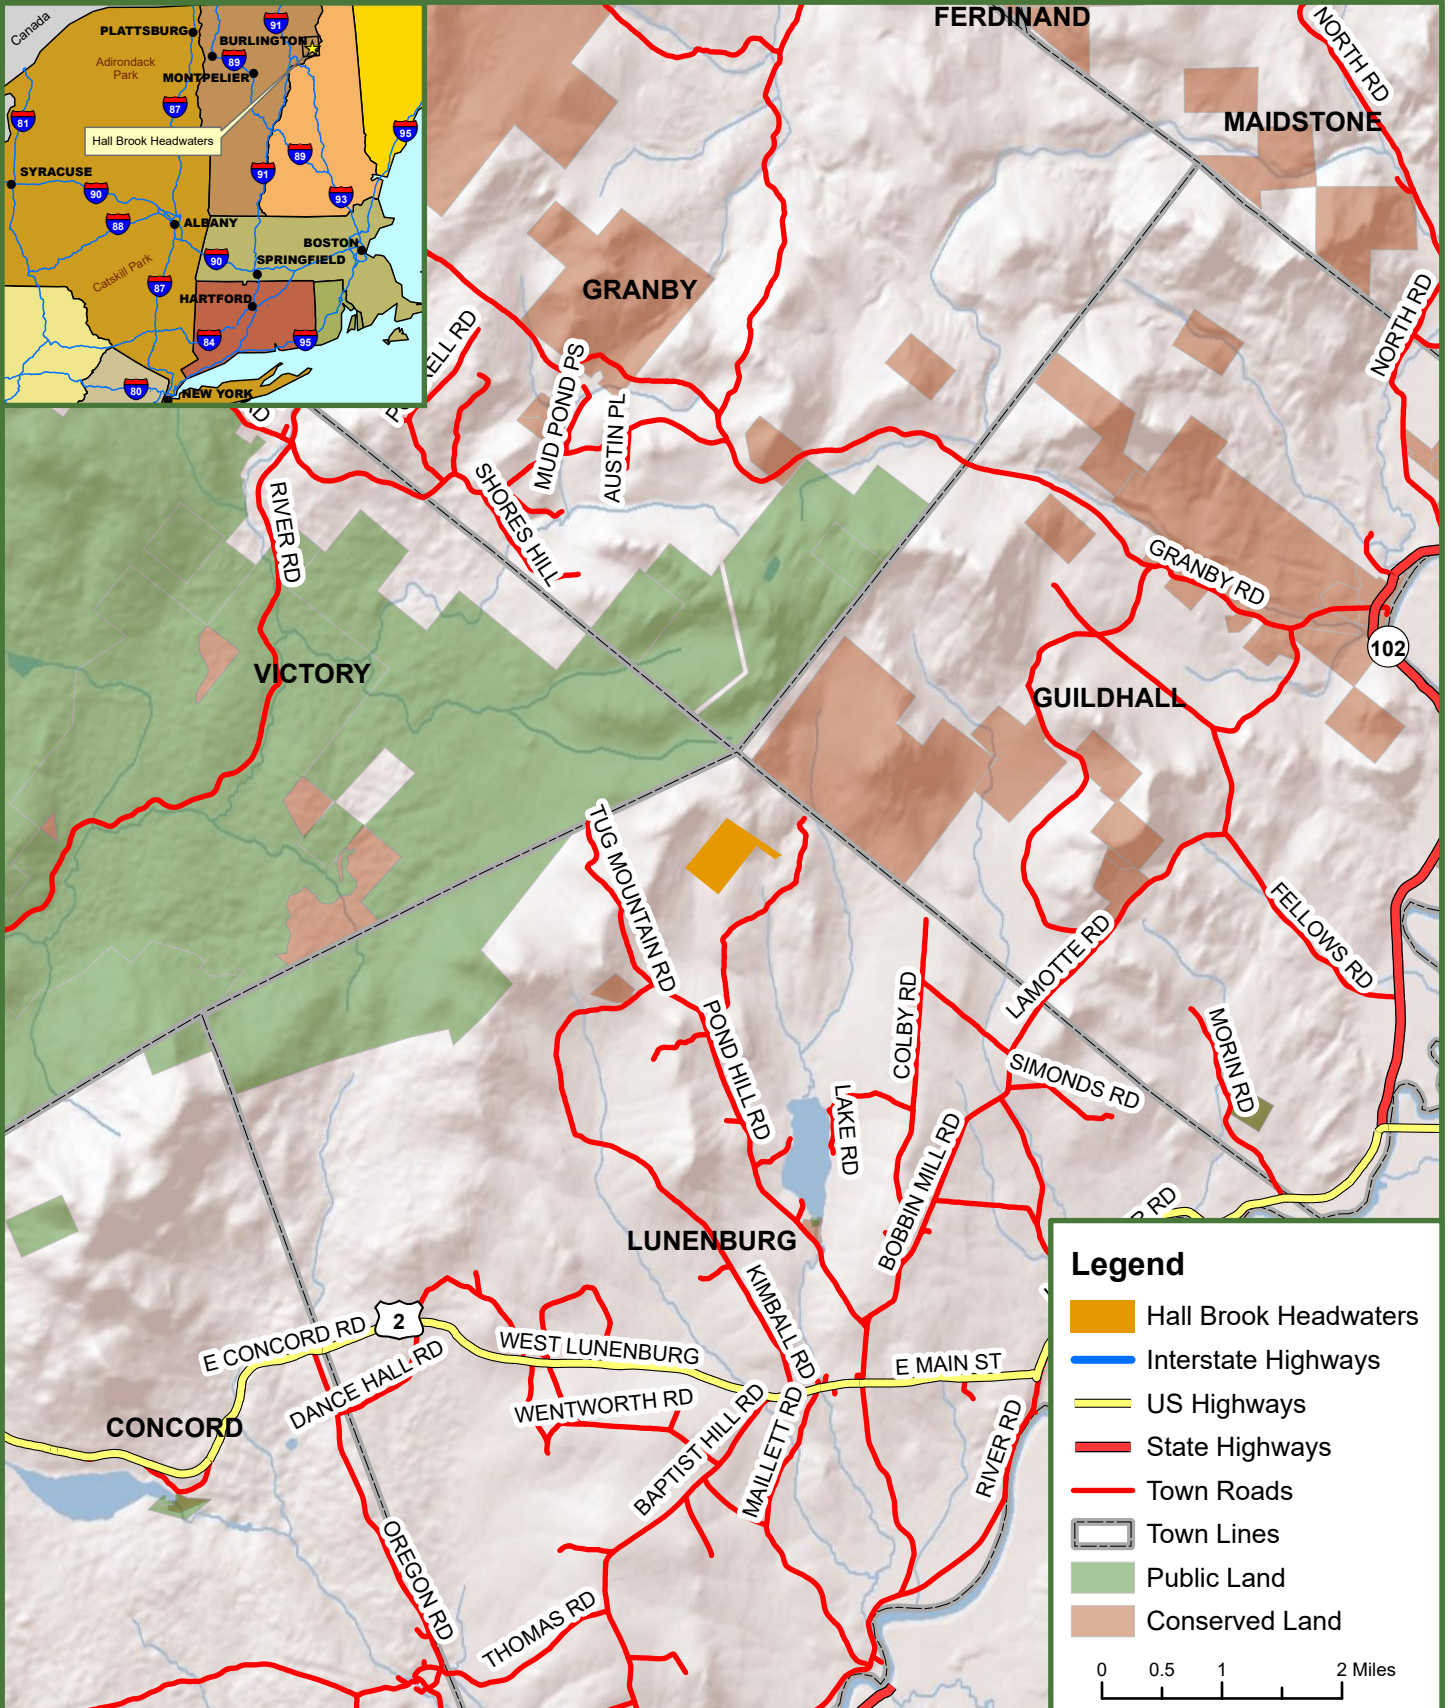

Locus Map

Hall Brook Headwaters

131 +/- Acres
Lunenburg, Essex County, Vermont

Legend

- Hall Brook Headwaters
- Interstate Highways
- US Highways
- State Highways
- Town Roads
- Town Lines
- Public Land
- Conserved Land