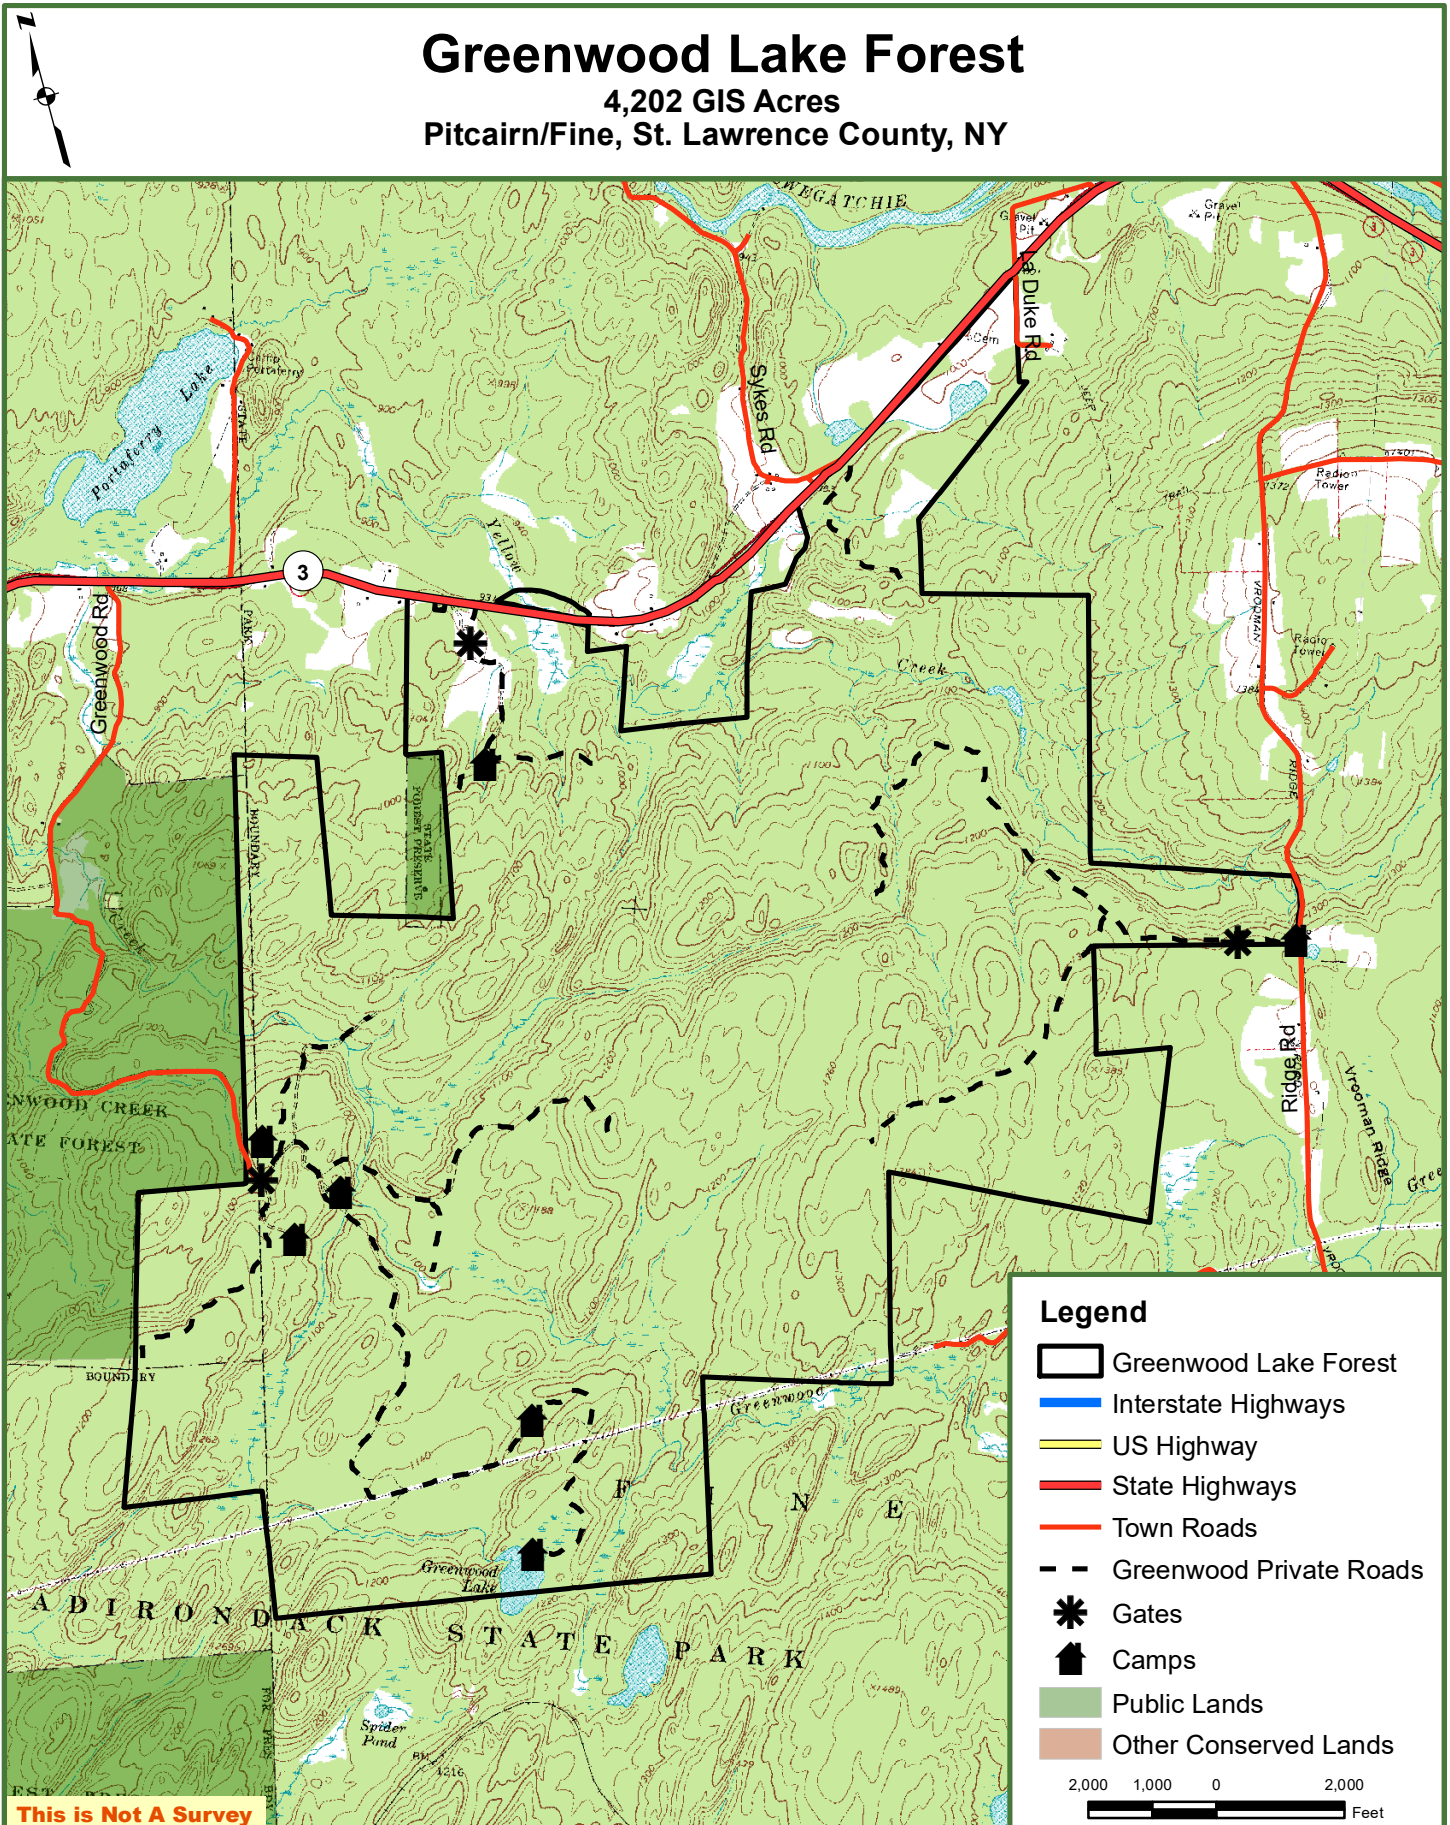

# Greenwood Lake Forest

4,202 GIS Acres

Pitcairn/Fine, St. Lawrence County, NY

Map produced from the best available information including town tax maps, hand held GPS data, aerial photography and reference information obtained from publicly available GIS sources, and the owner. Boundary lines portrayed on this map are approximate and could be different than the actual location of boundaries found in the field.