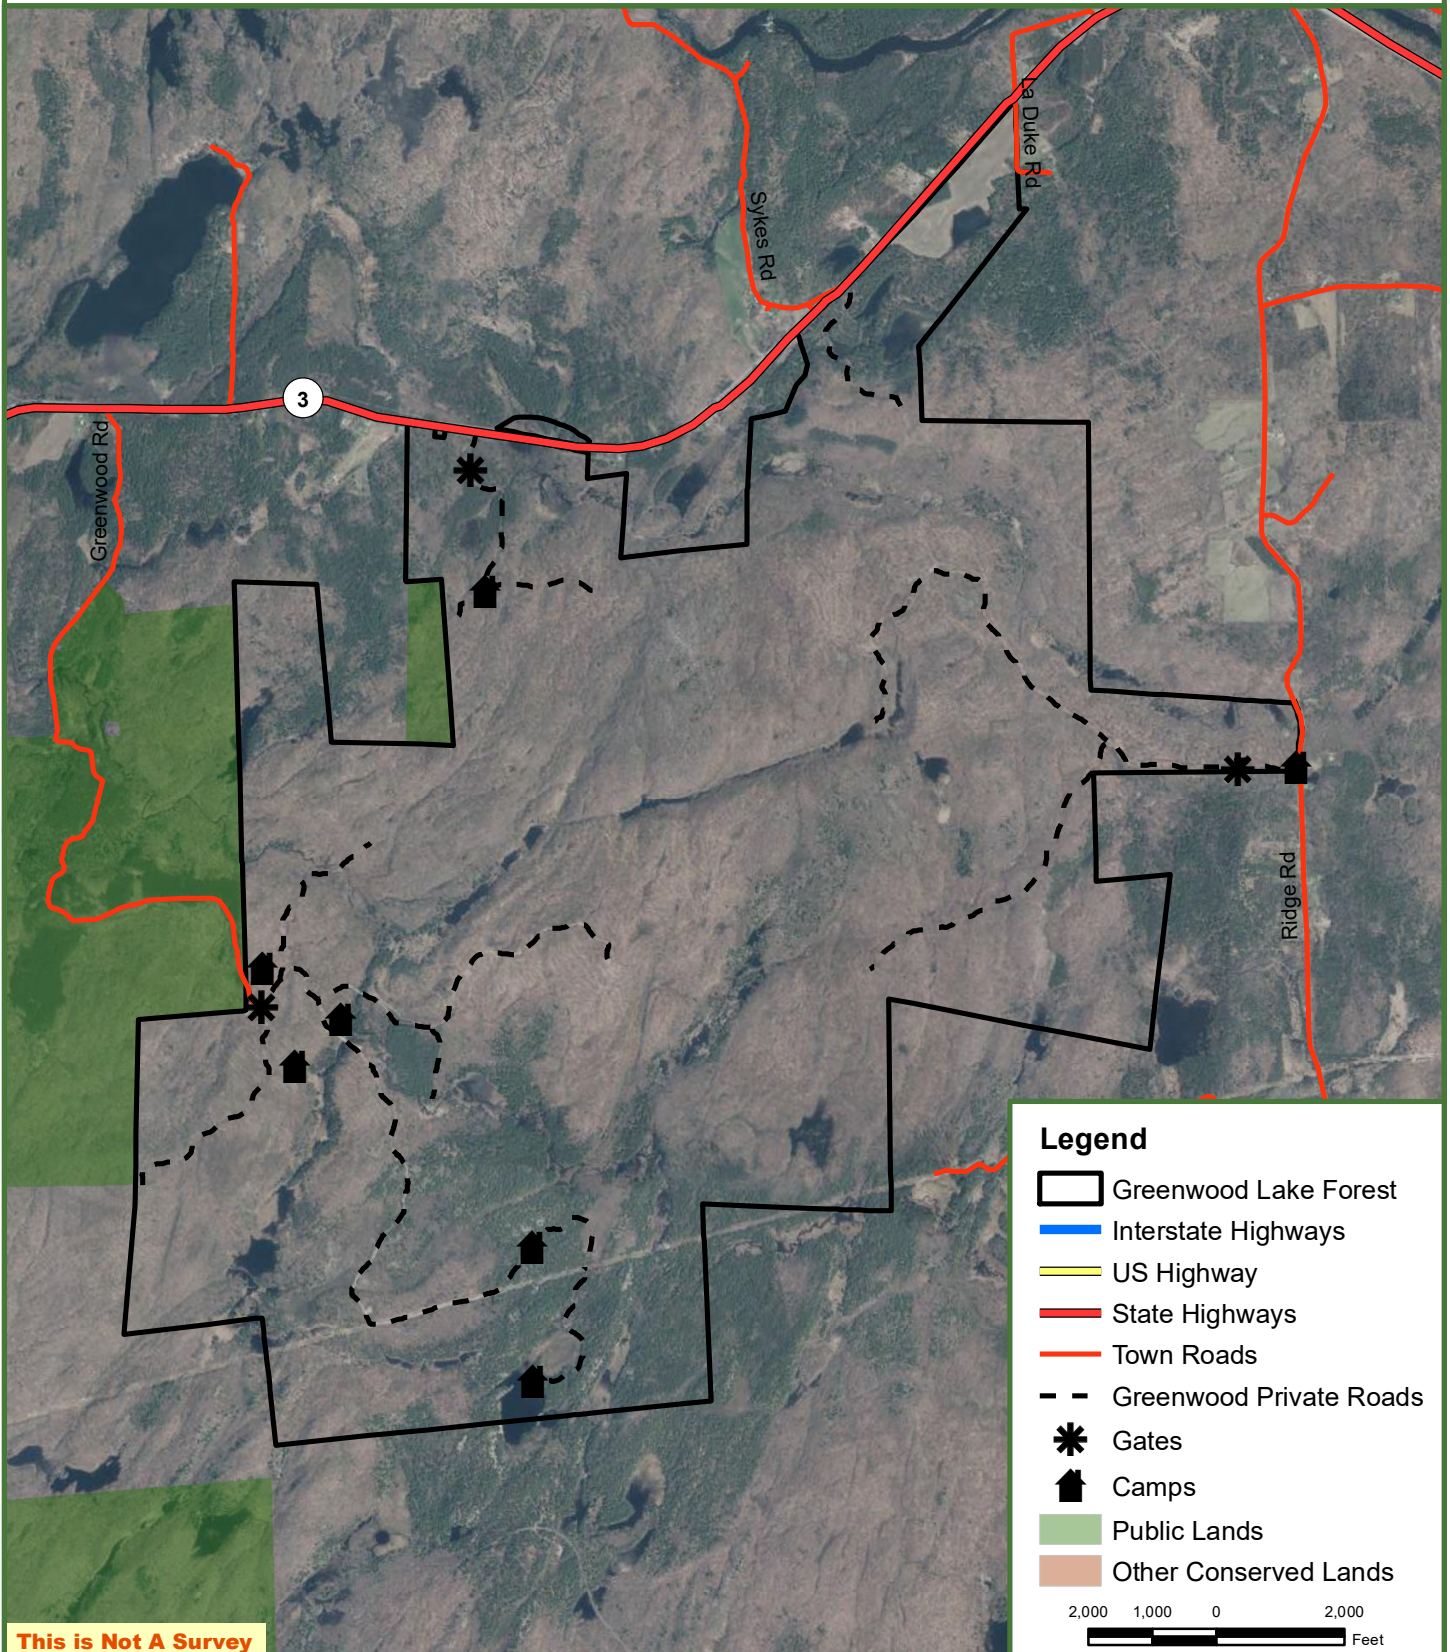

# Greenwood Lake Forest

4,202 GIS Acres  
Pitcairn/Fine, St. Lawrence County, NY

**Fountains  
Land**  
AN F&W COMPANY

Map produced from the best available information including town tax maps, hand held GPS data, aerial photography and reference information obtained from publicly available GIS sources, and the owner. Boundary lines portrayed on this map are approximate and could be different than the actual location of boundaries found in the field.