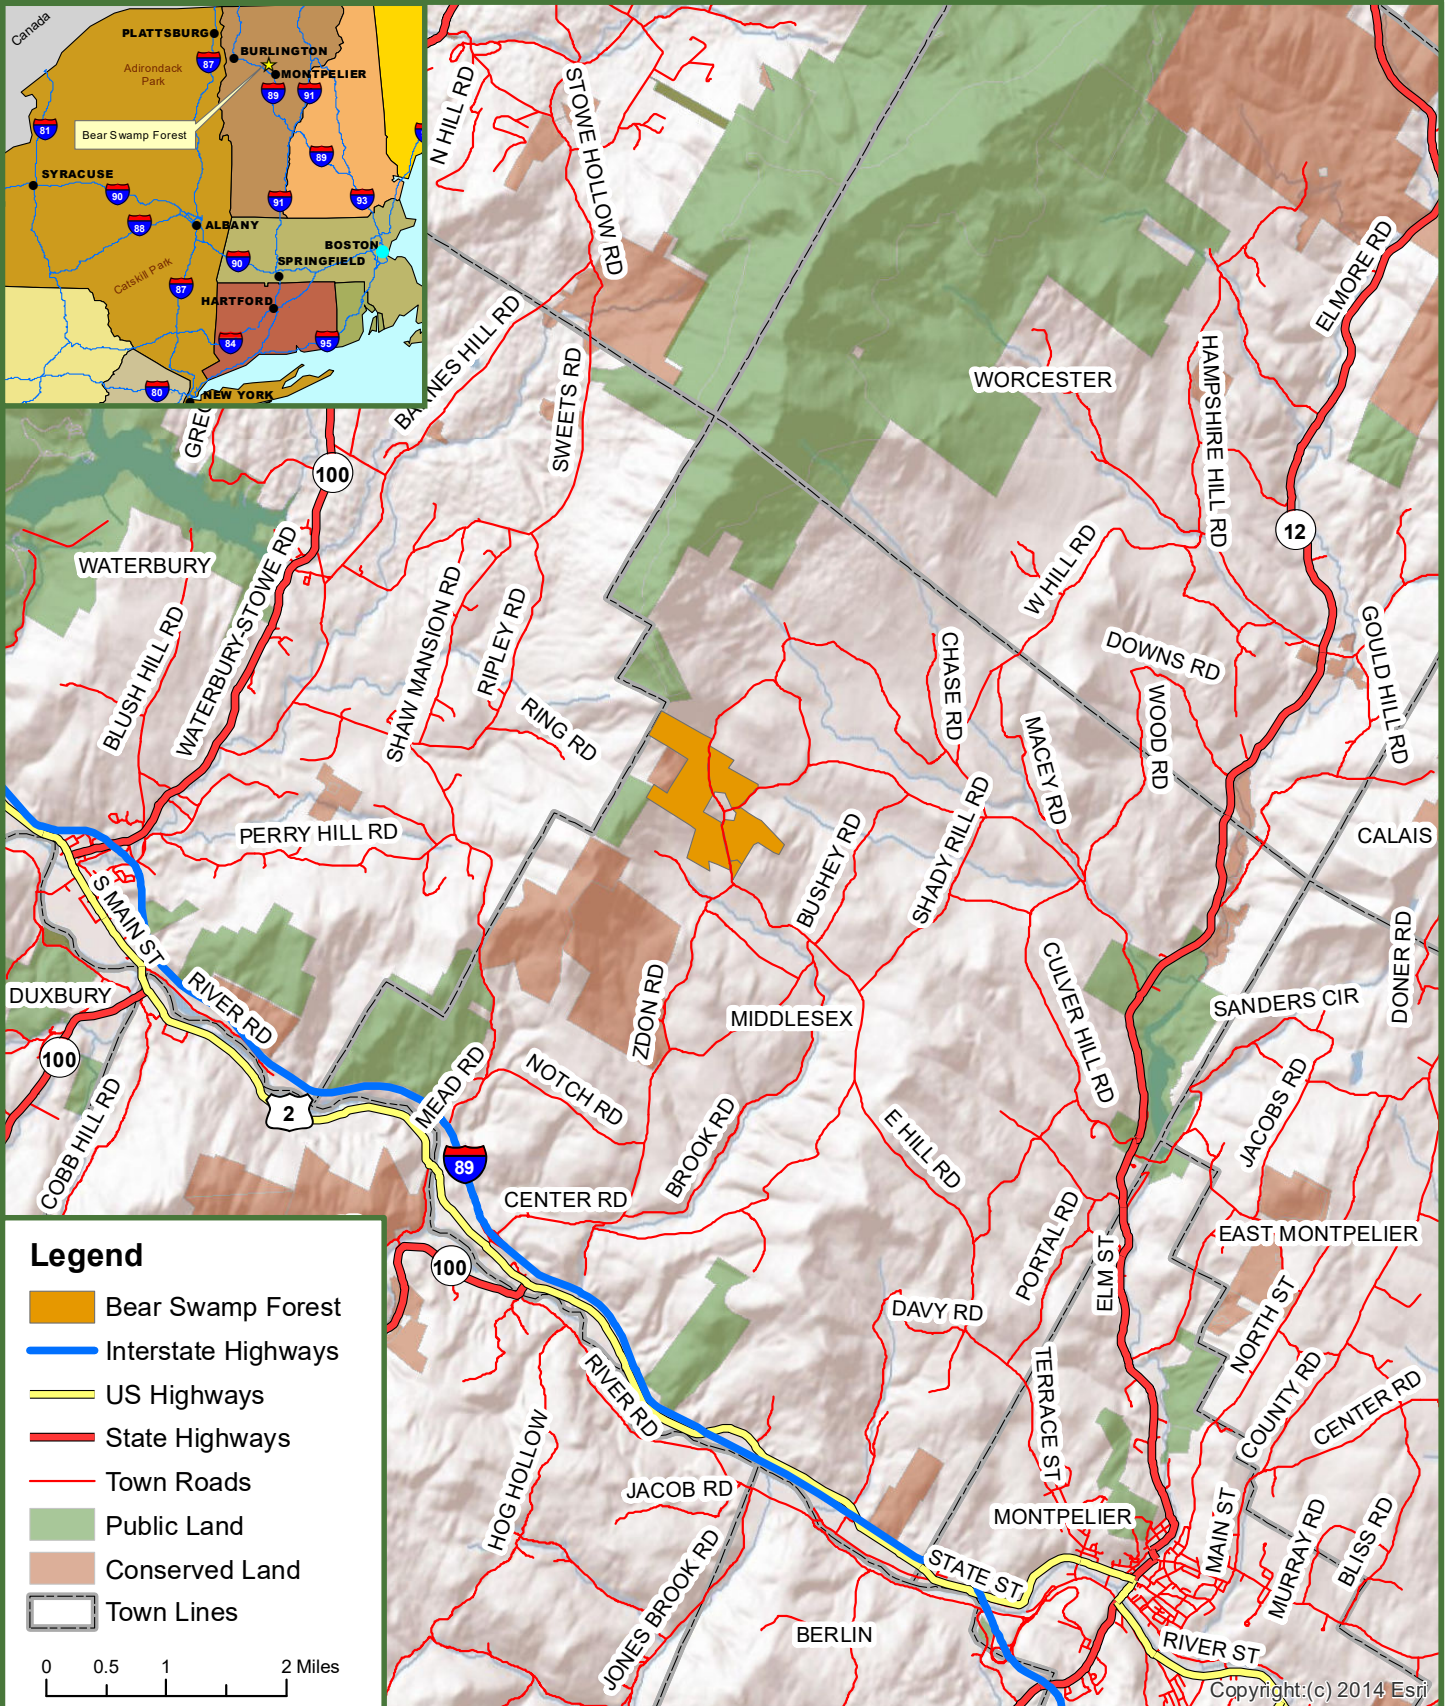

Locus Map Bear Swamp Forest

391 Grand List Acres

Middlesex, Washington County, Vermont

**Fountains
Land**
AN F&W COMPANY

Legend

- Bear Swamp Forest
- Interstate Highways
- US Highways
- State Highways
- Town Roads
- Public Land
- Conserved Land
- Town Lines