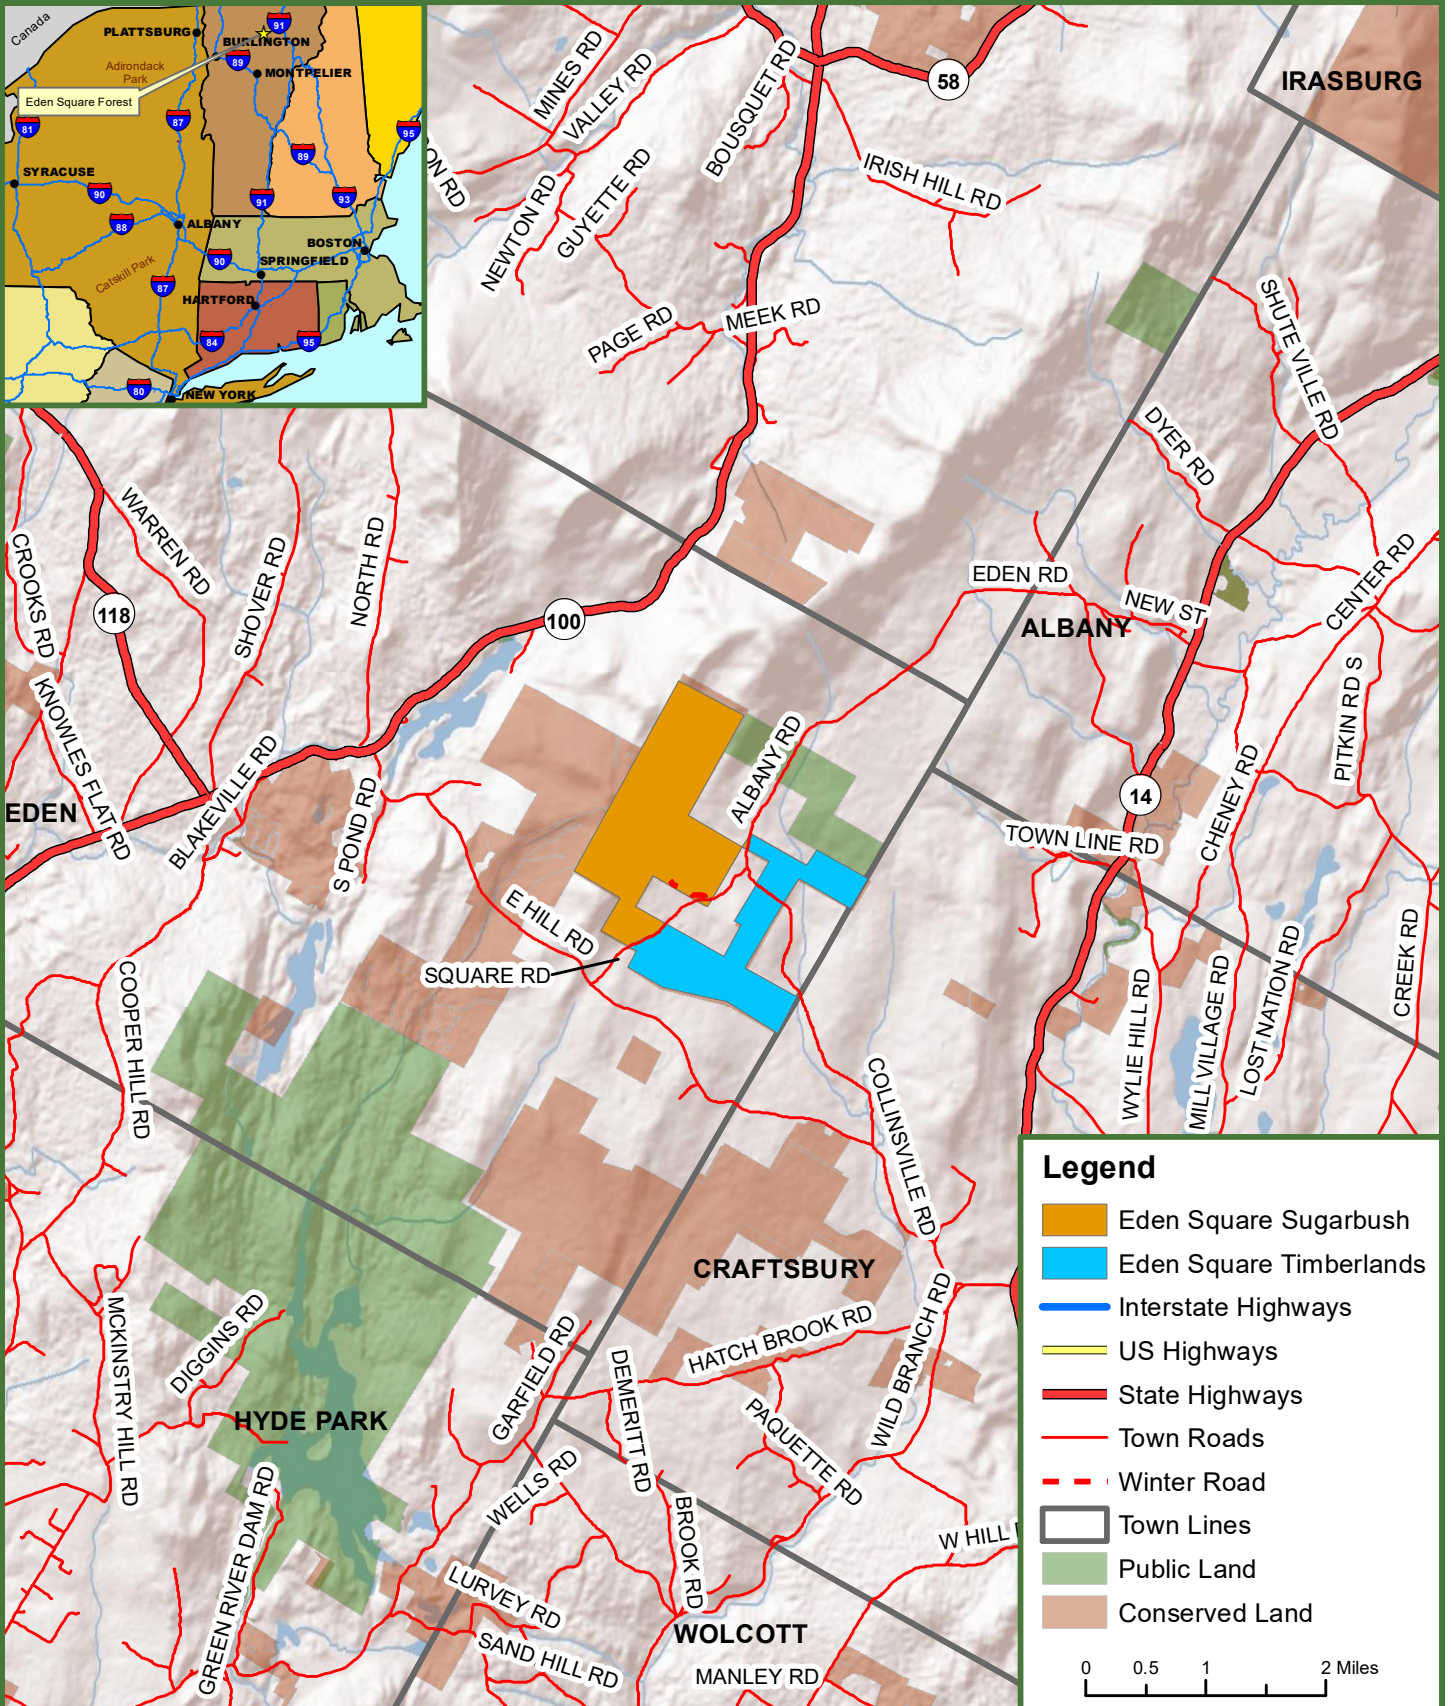

# Locus Map

## Eden Square Forest

1,572 GIS Acres

### Eden, Lamoille County, Vermont

**Fountains Land**  
AN F&W COMPANY

#### Legend

-  Eden Square Sugarbush
-  Eden Square Timberlands
-  Interstate Highways
-  US Highways
-  State Highways
-  Town Roads
-  Winter Road
-  Town Lines
-  Public Land
-  Conserved Land