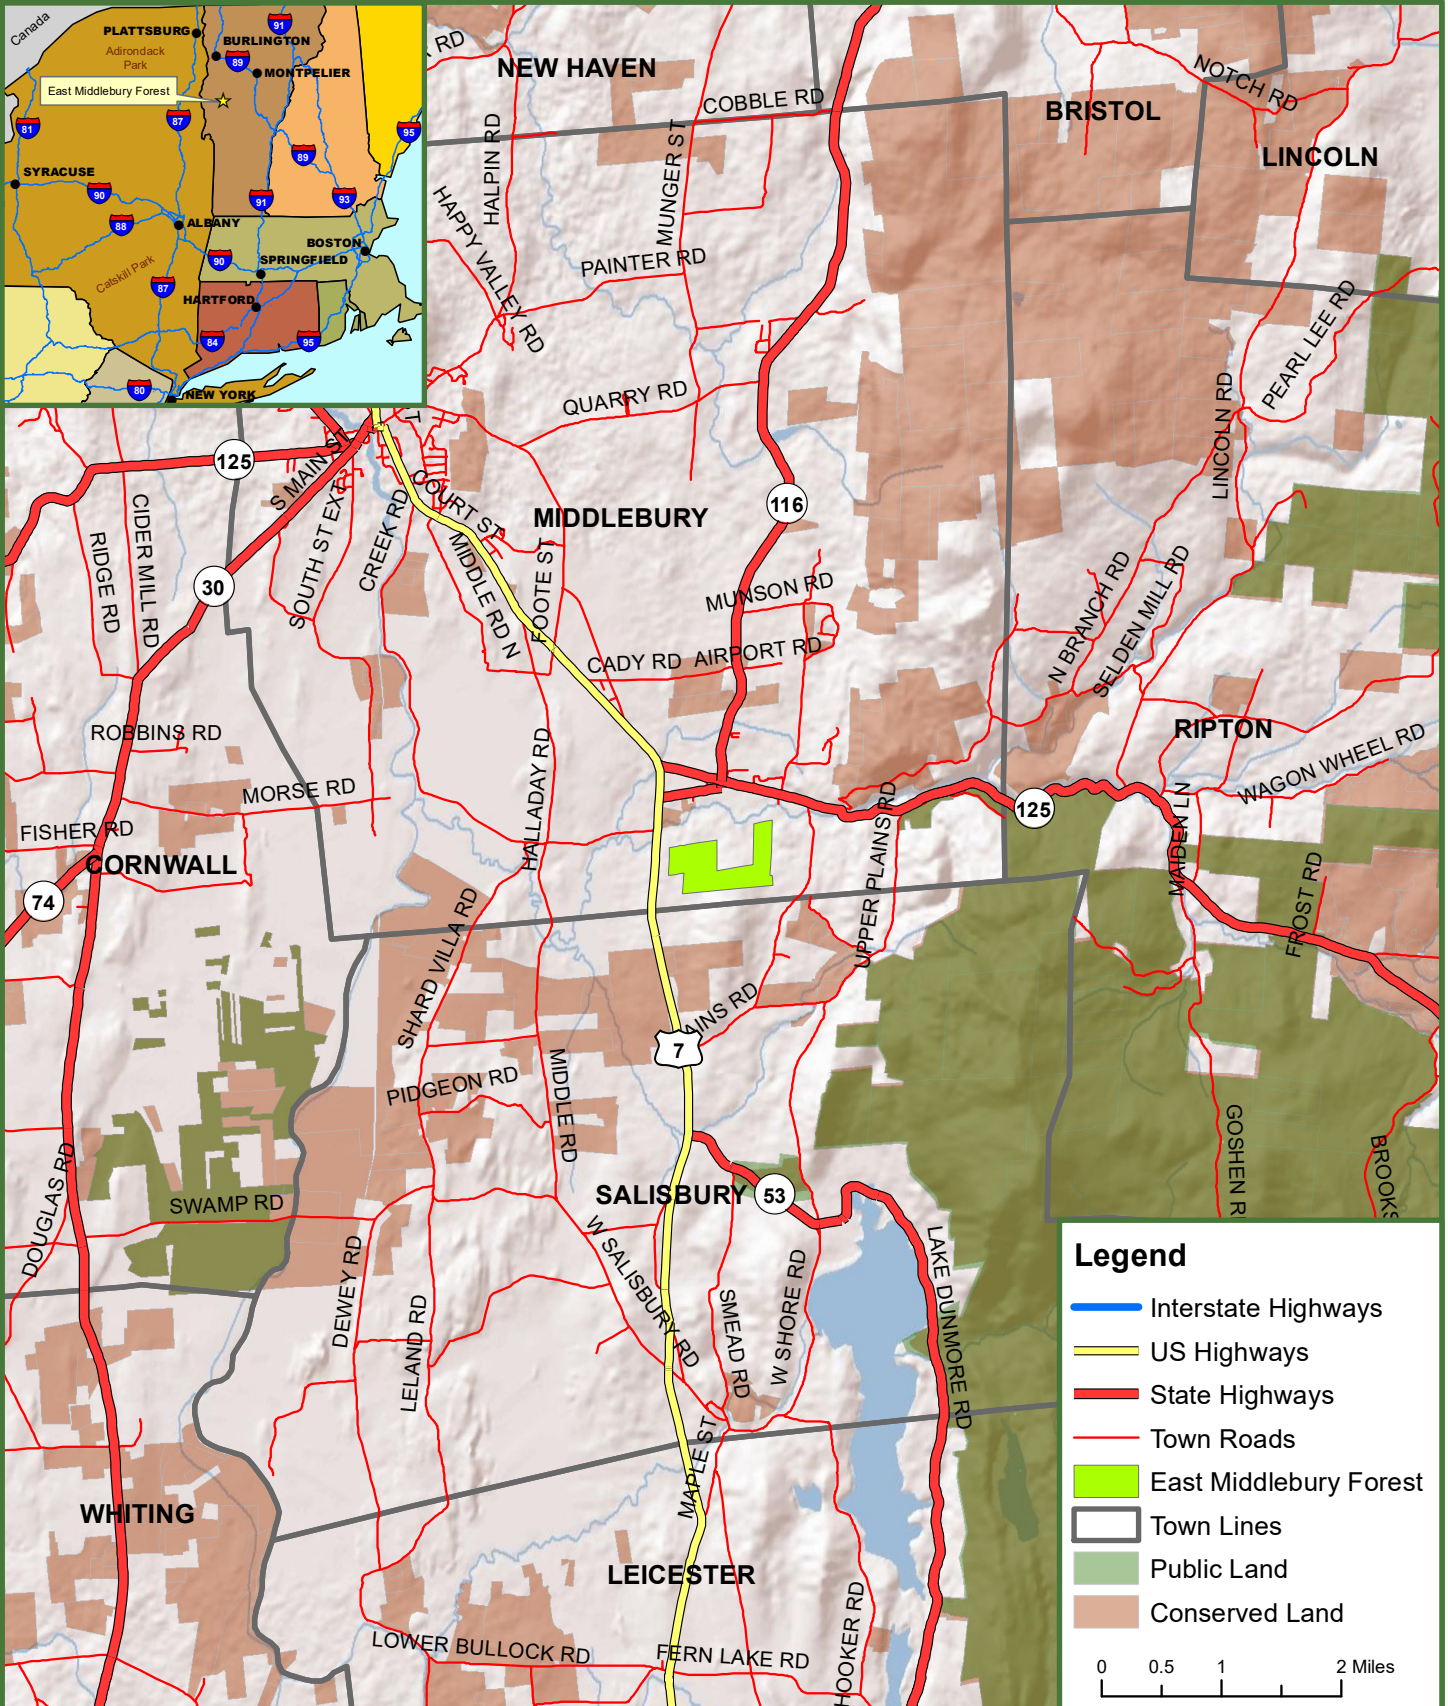

Locus Map East Middlebury Forest

178 Grand List Acres

East Middlebury, Addison County, Vermont

**Fountains
Land**
AN F&W COMPANY

Legend

- Interstate Highways
- US Highways
- State Highways
- Town Roads
- East Middlebury Forest
- Town Lines
- Public Land
- Conserved Land

0 0.5 1 2 Miles