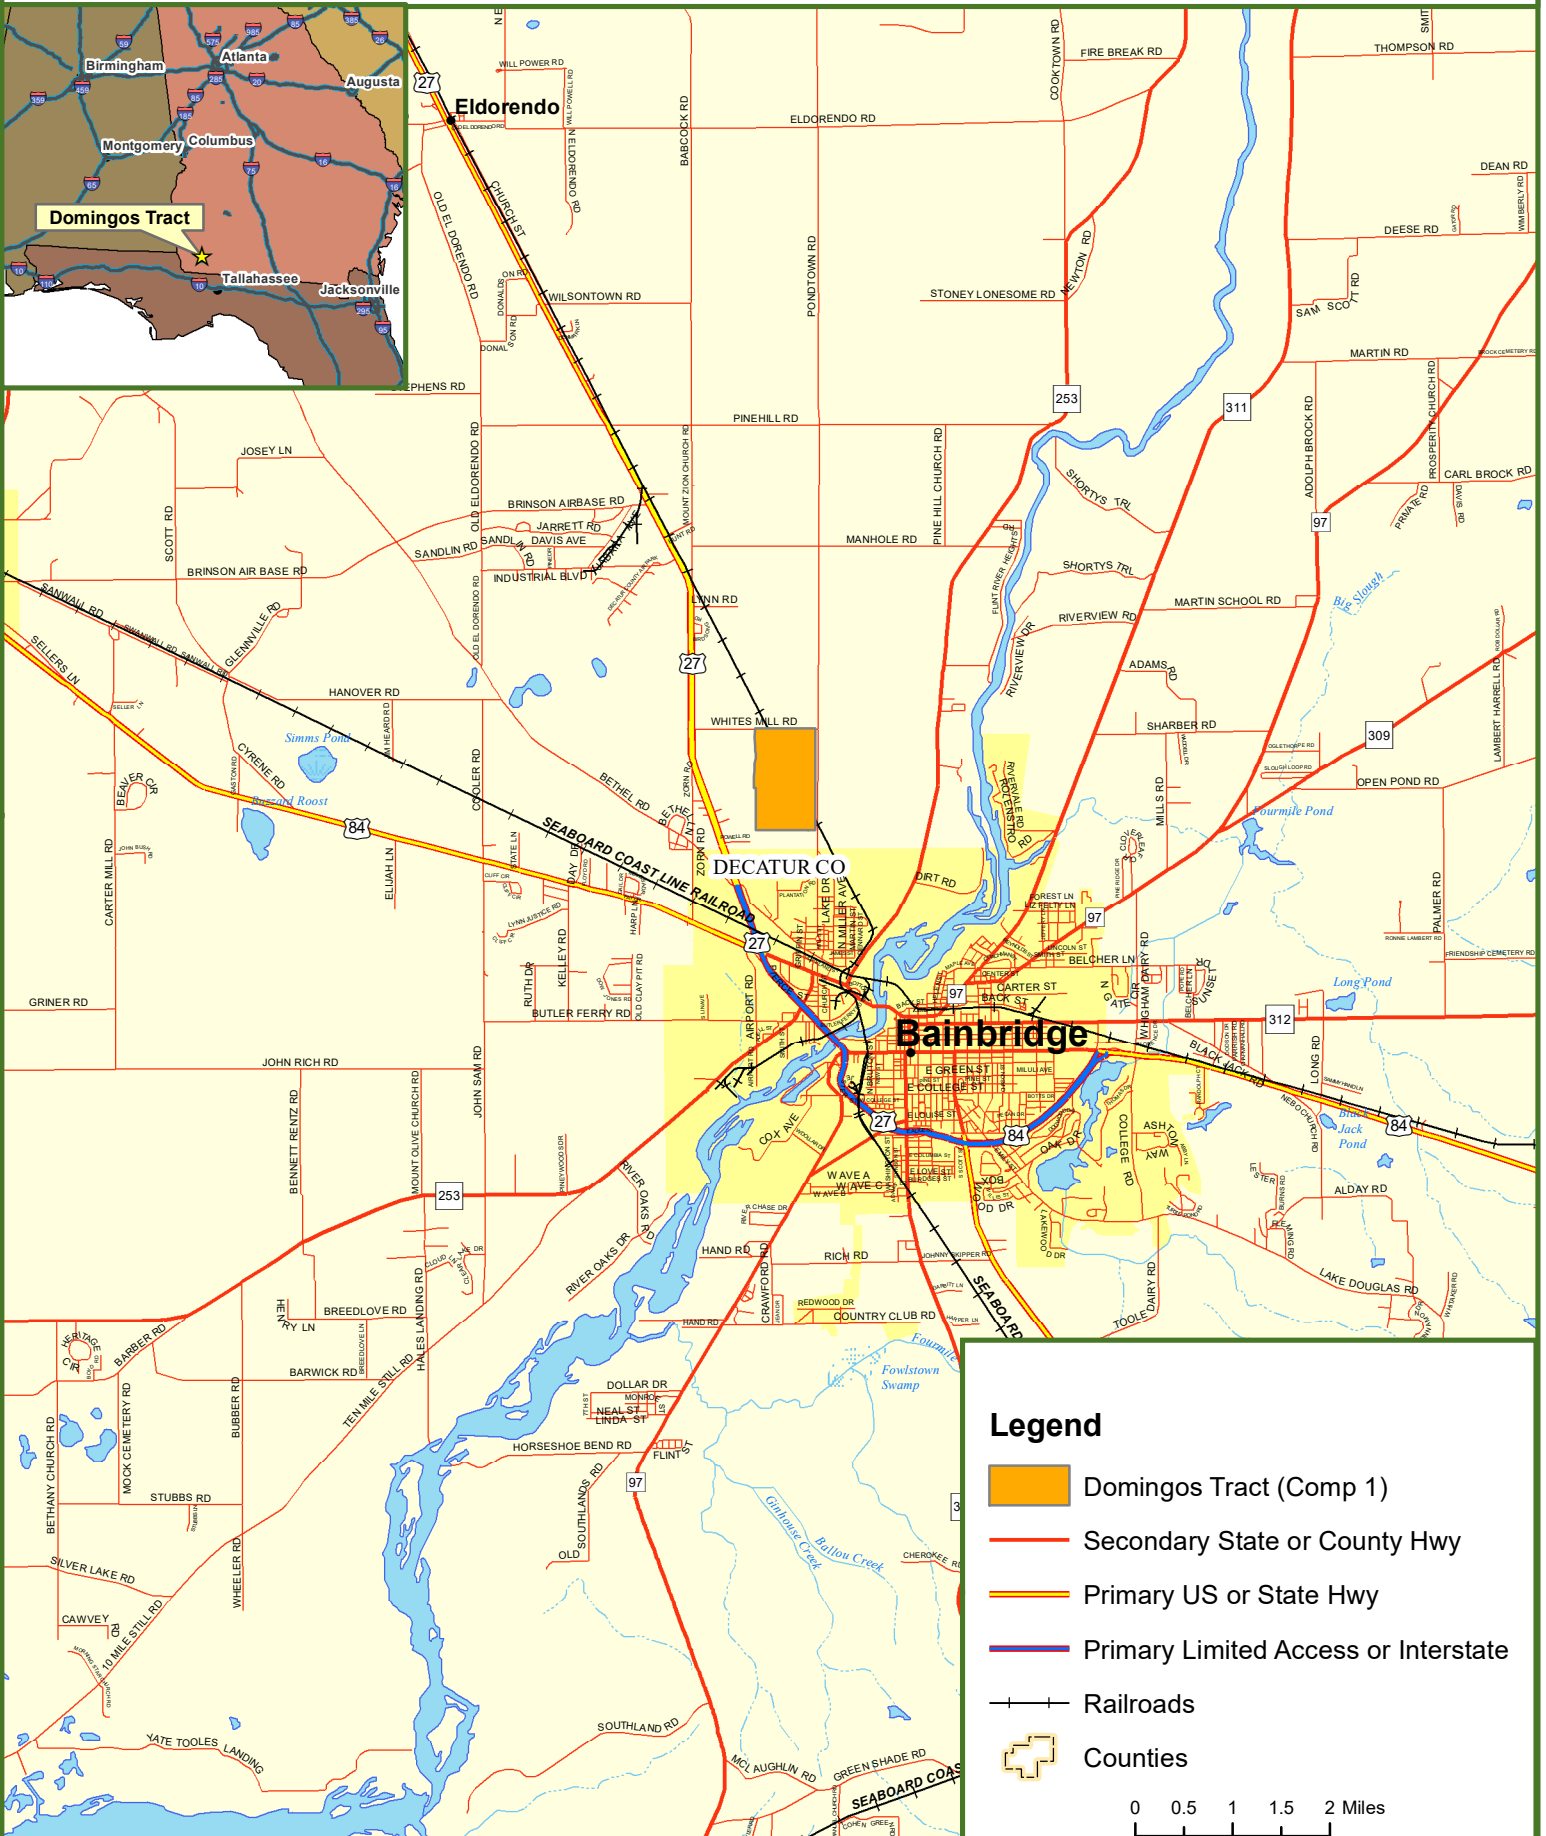

Locus Map

Domingos Comp 1 Tract

Decatur County, GA

410 +/- Acres

Legend

- Domingos Tract (Comp 1)
- Secondary State or County Hwy
- Primary US or State Hwy
- Primary Limited Access or Interstate
- Railroads
- Counties

0 0.5 1 1.5 2 Miles