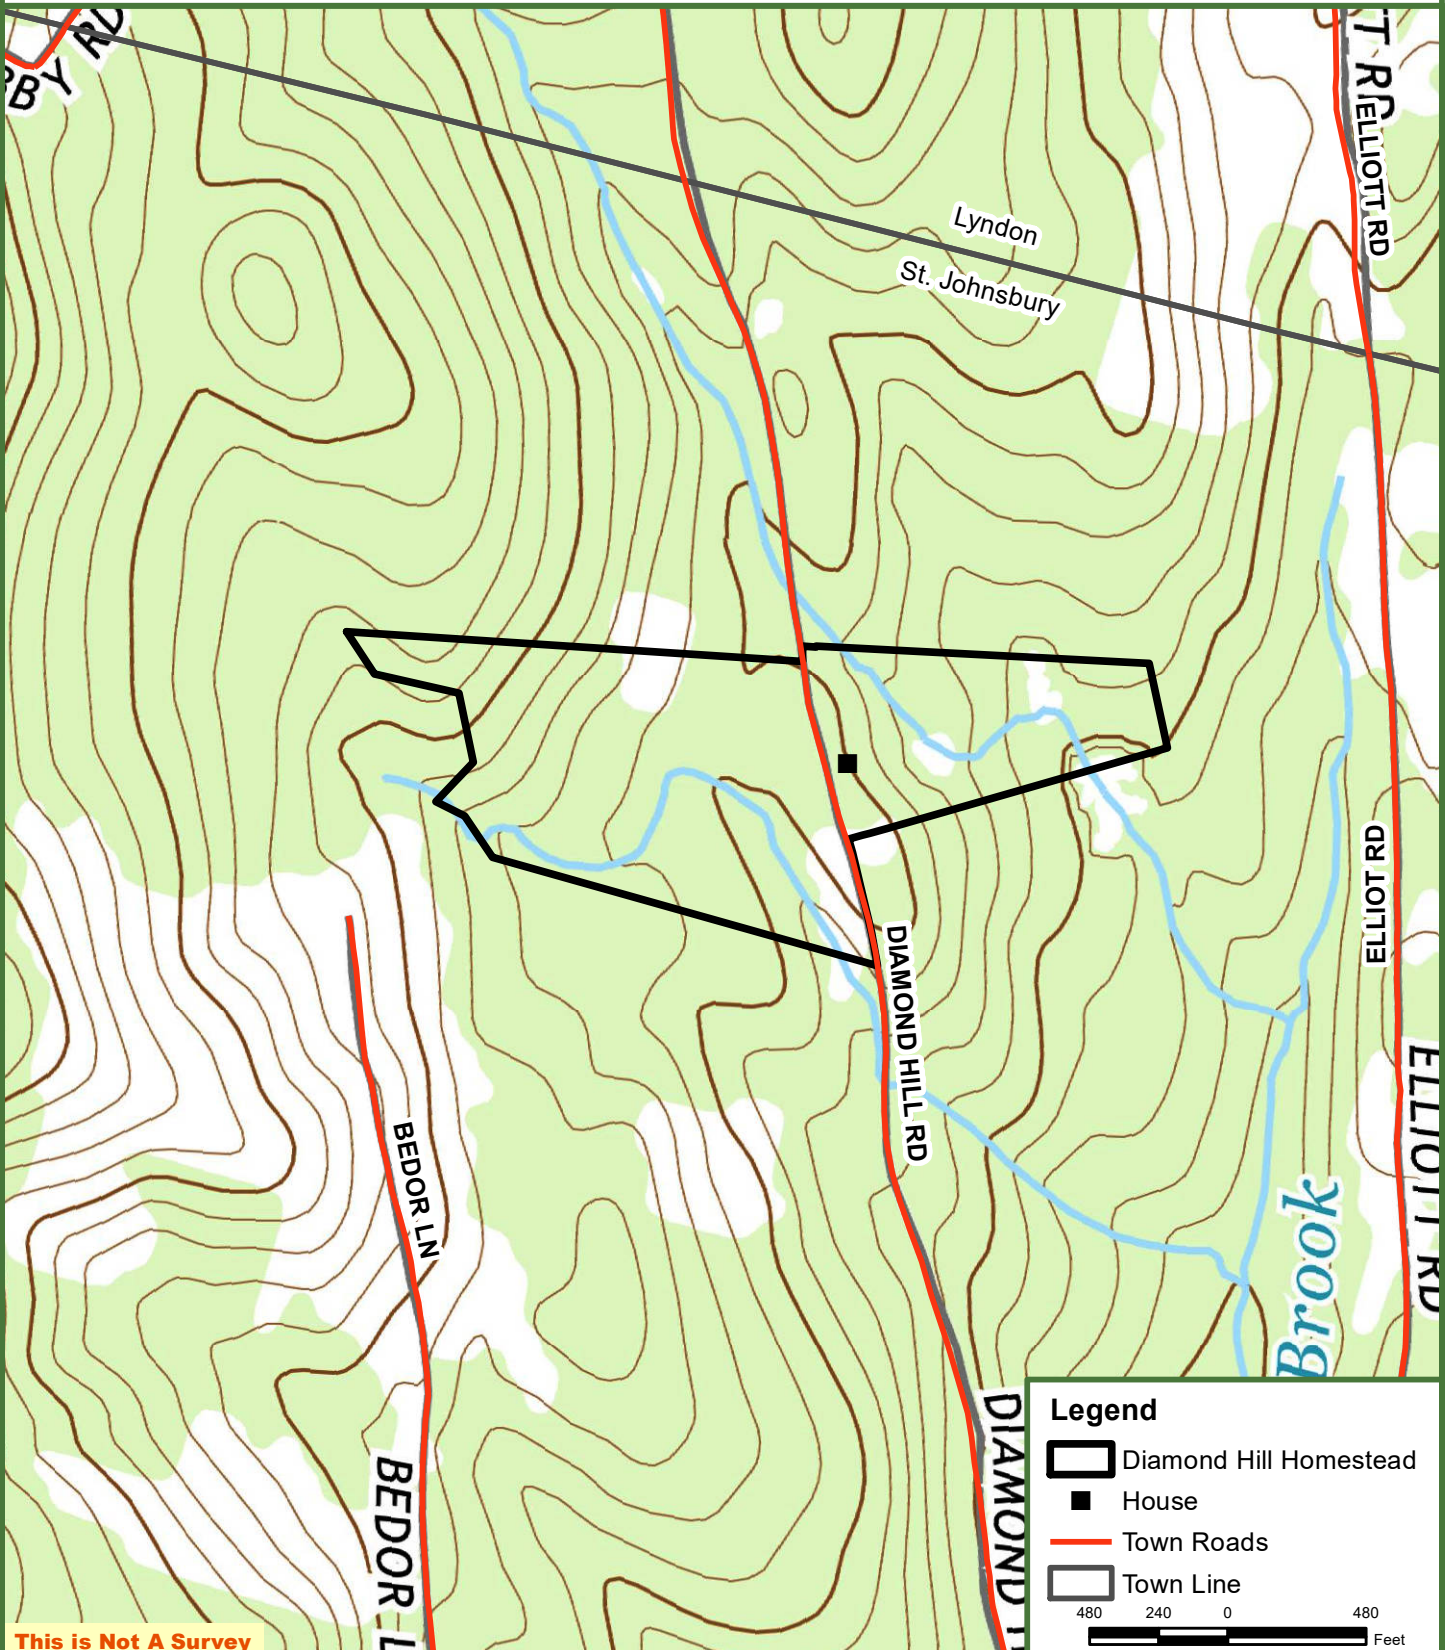

# Diamond Hill Homestead

40.7 GIS Acres

St. Johnsbury, Caledonia County, Vermont

**This is Not A Survey**

Map produced from the best available information including town tax maps, hand held GPS data, aerial photography and reference information obtained from publicly available GIS sources, and the owner. Boundary lines portrayed on this map are approximate and could be different than the actual location of boundaries found in the field.