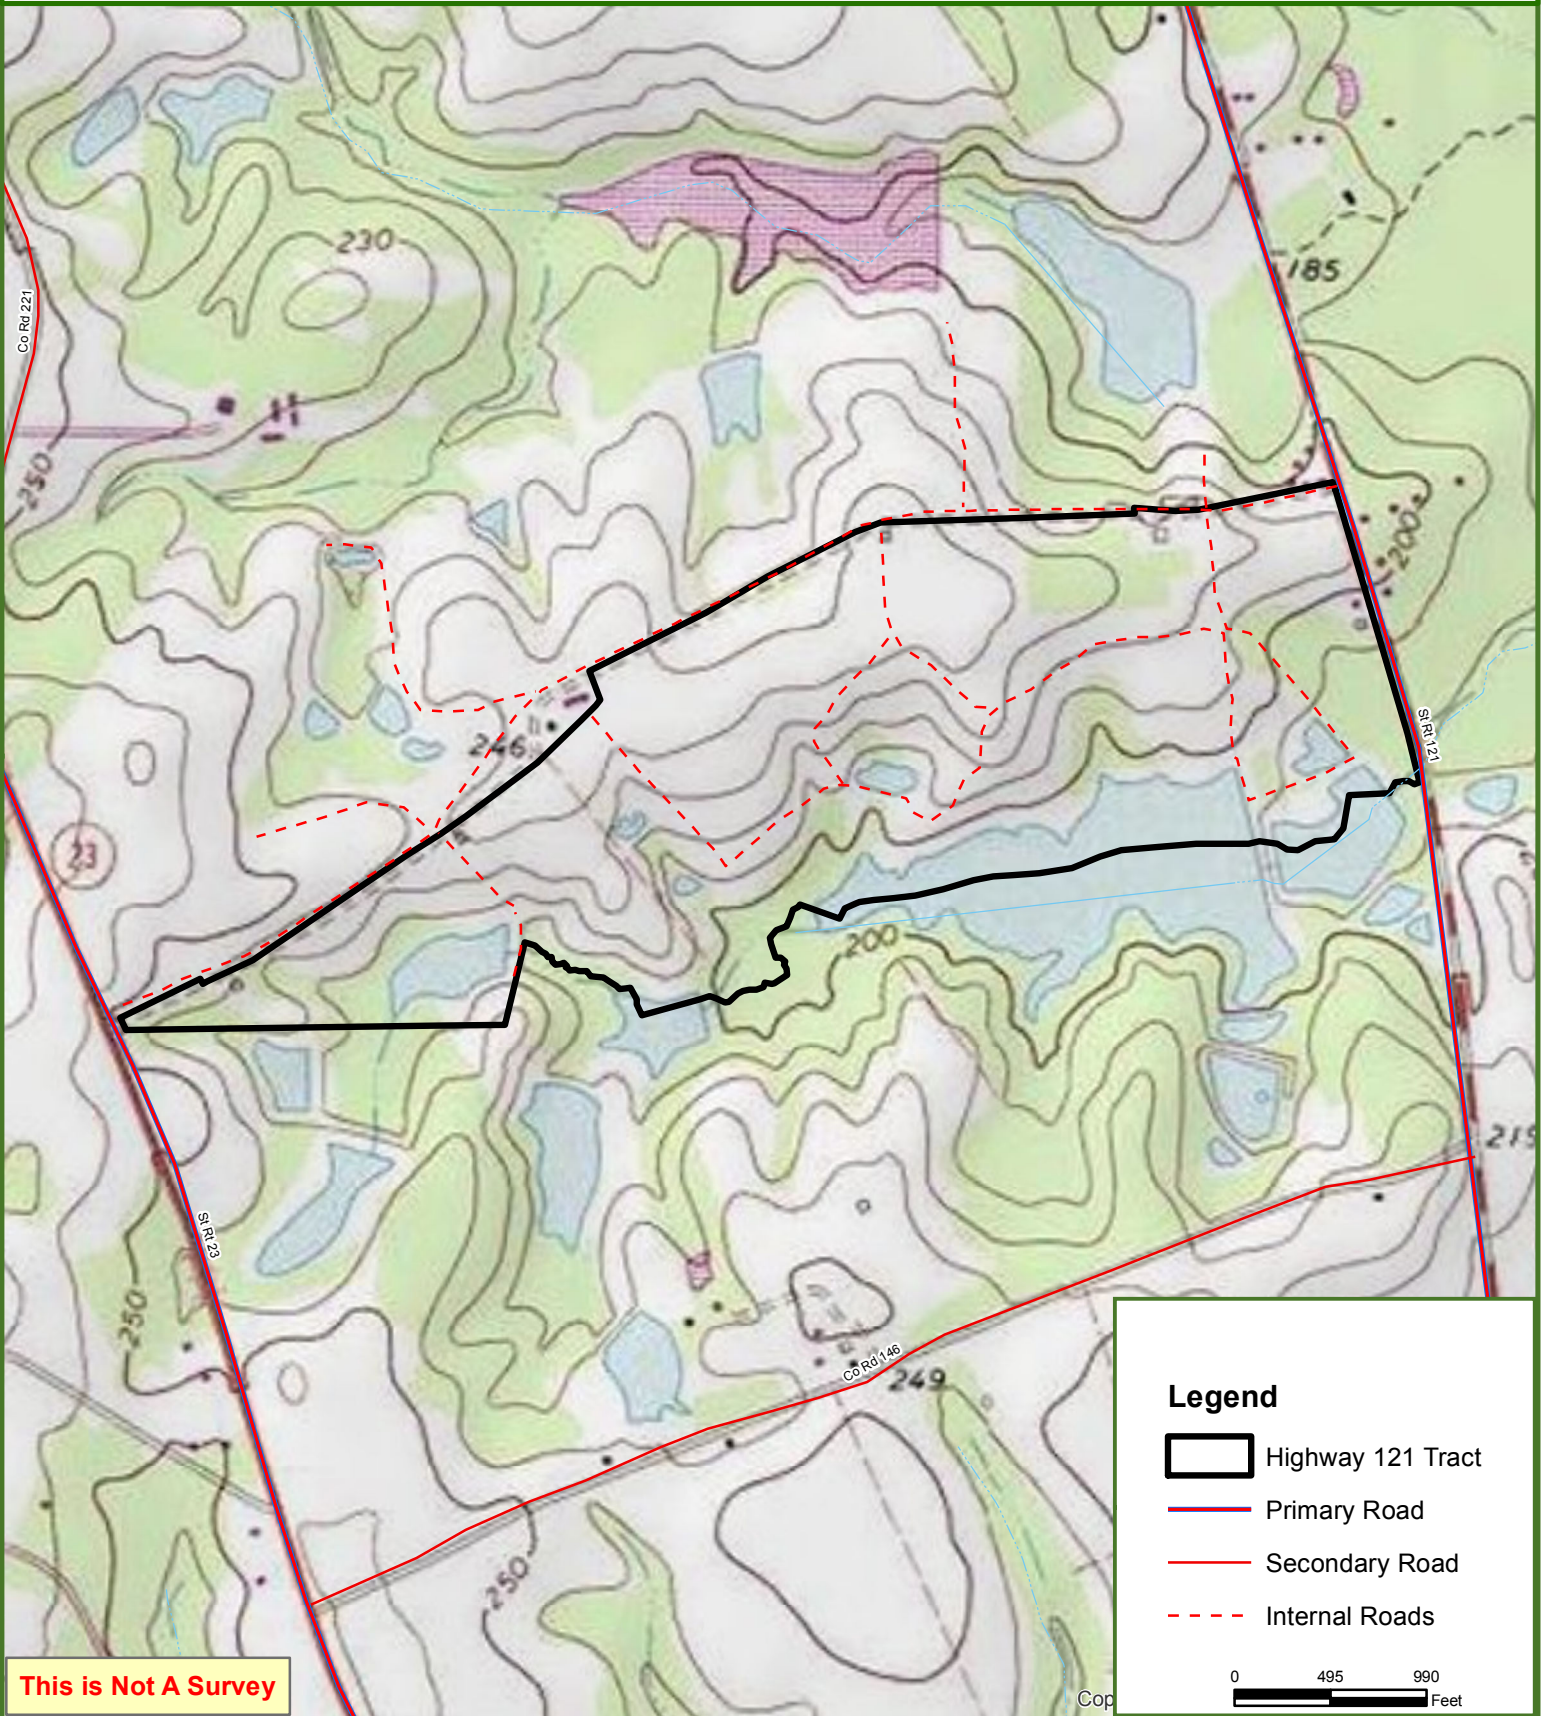

Highway 121 Tract

209 +/- Acres
Candler County, GA

This map was produced from information supplied by the seller and the use of aerial photography. The boundary lines portrayed on this map are approximate and could be different than the actual location of the boundaries found in the field.