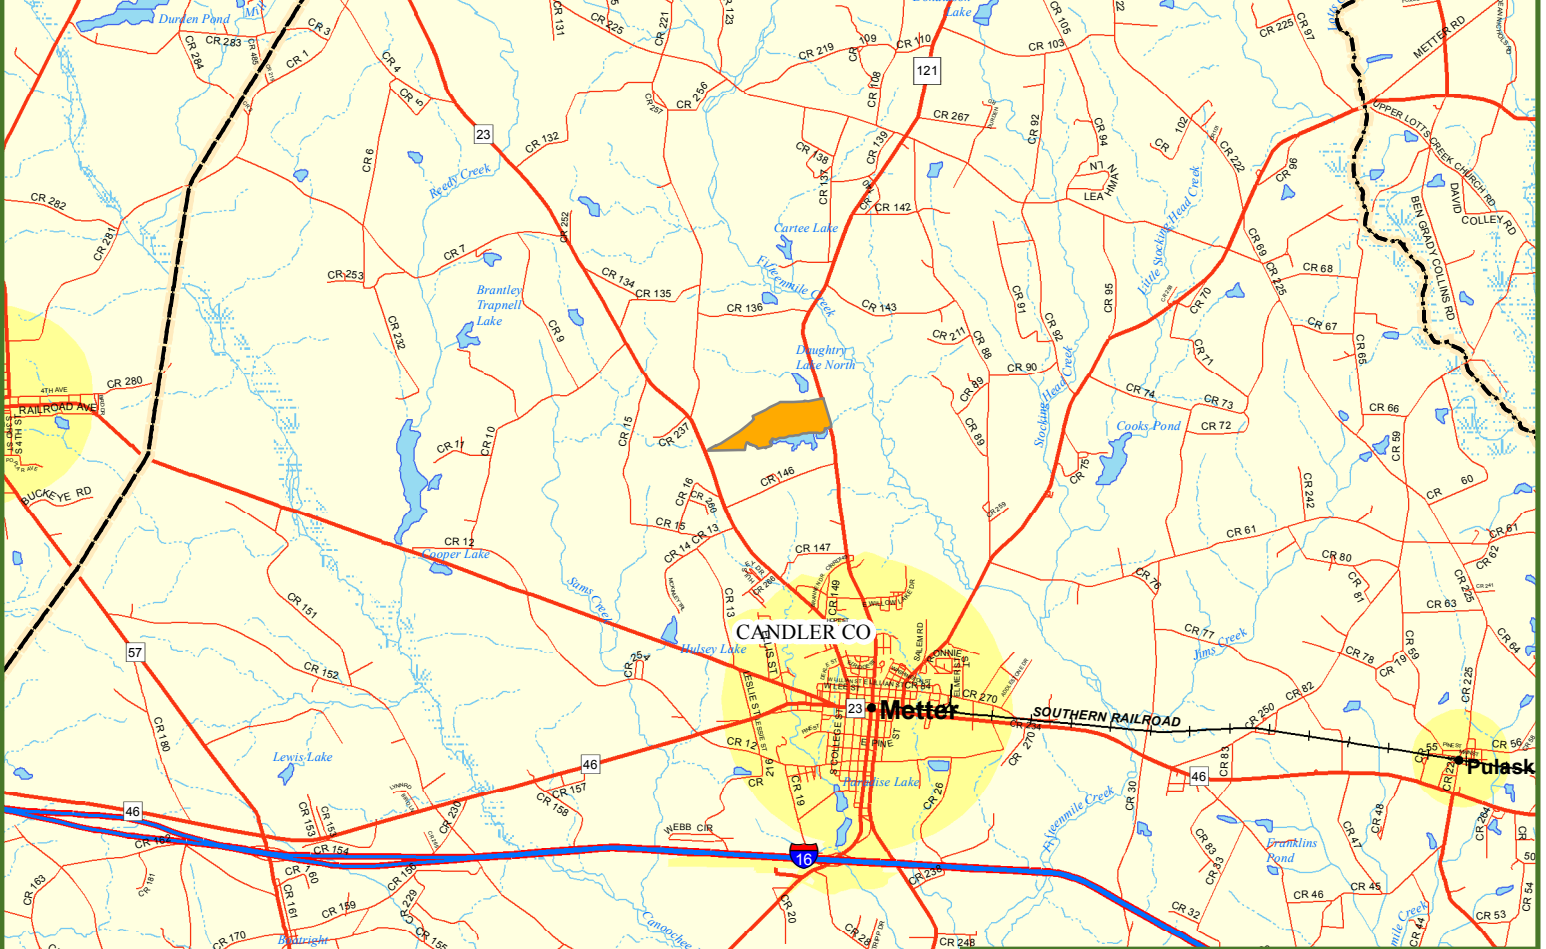

Locus Map

Highway 121 Tract

Candler County, GA

209 +/- Acres

Legend

-  Highway 121 Tract
-  Secondary State or County Hwy
-  Primary US or State Hwy
-  Primary Limited Access or Interstate
-  Railroads
-  Counties