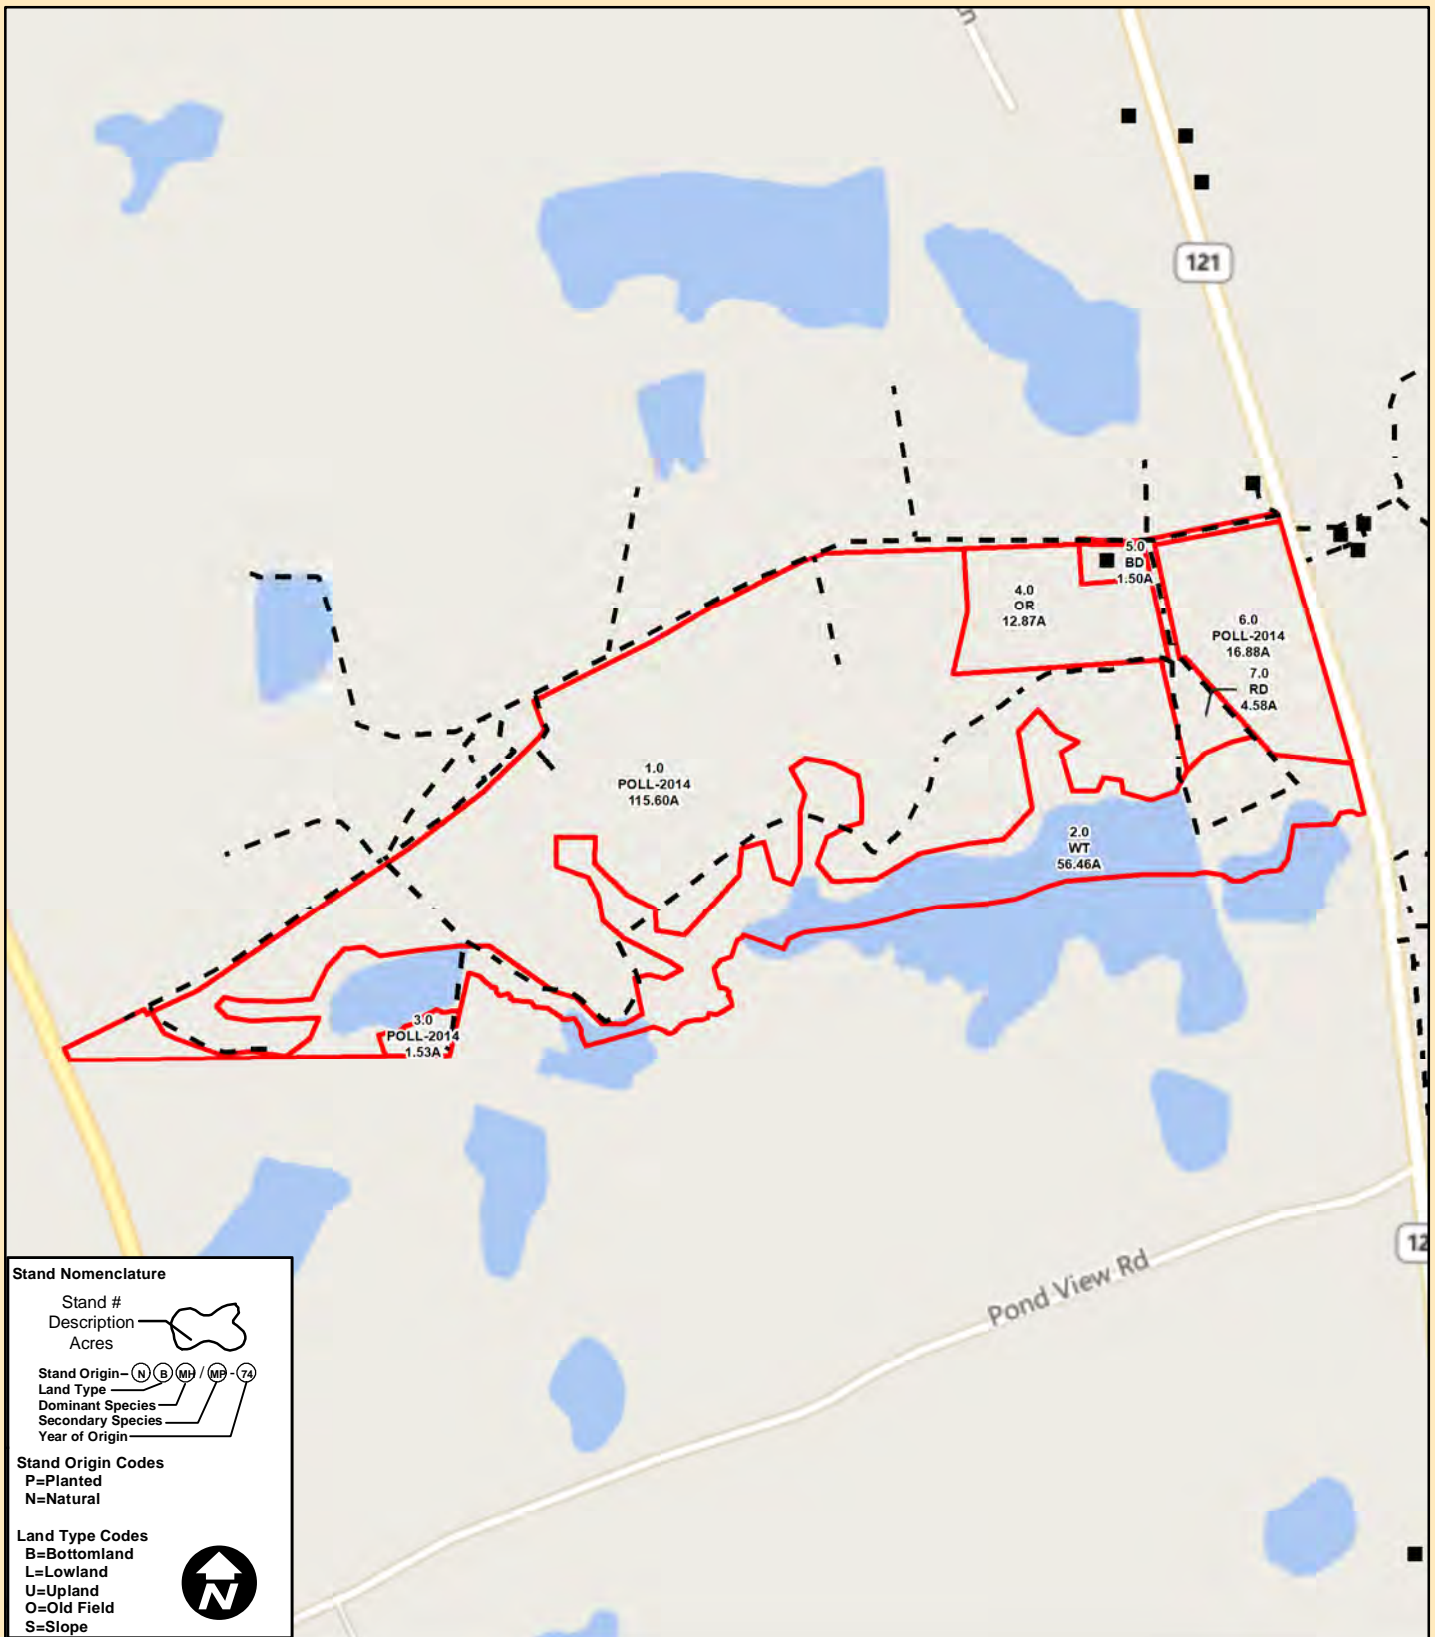

Tract # 009447 Daughtry Farms Candler County, Georgia 209.42 Acres

Stand Nomenclature

Stand #
Description
Acres

Stand Origin—(N) (B) (MP) (MP) (74)

Land Type
Dominant Species
Secondary Species
Year of Origin

Stand Origin Codes
P=Planted
N=Natural

Land Type Codes
B=Bottomland
L=Lowland
U=Upland
O=Old Field
S=Slope