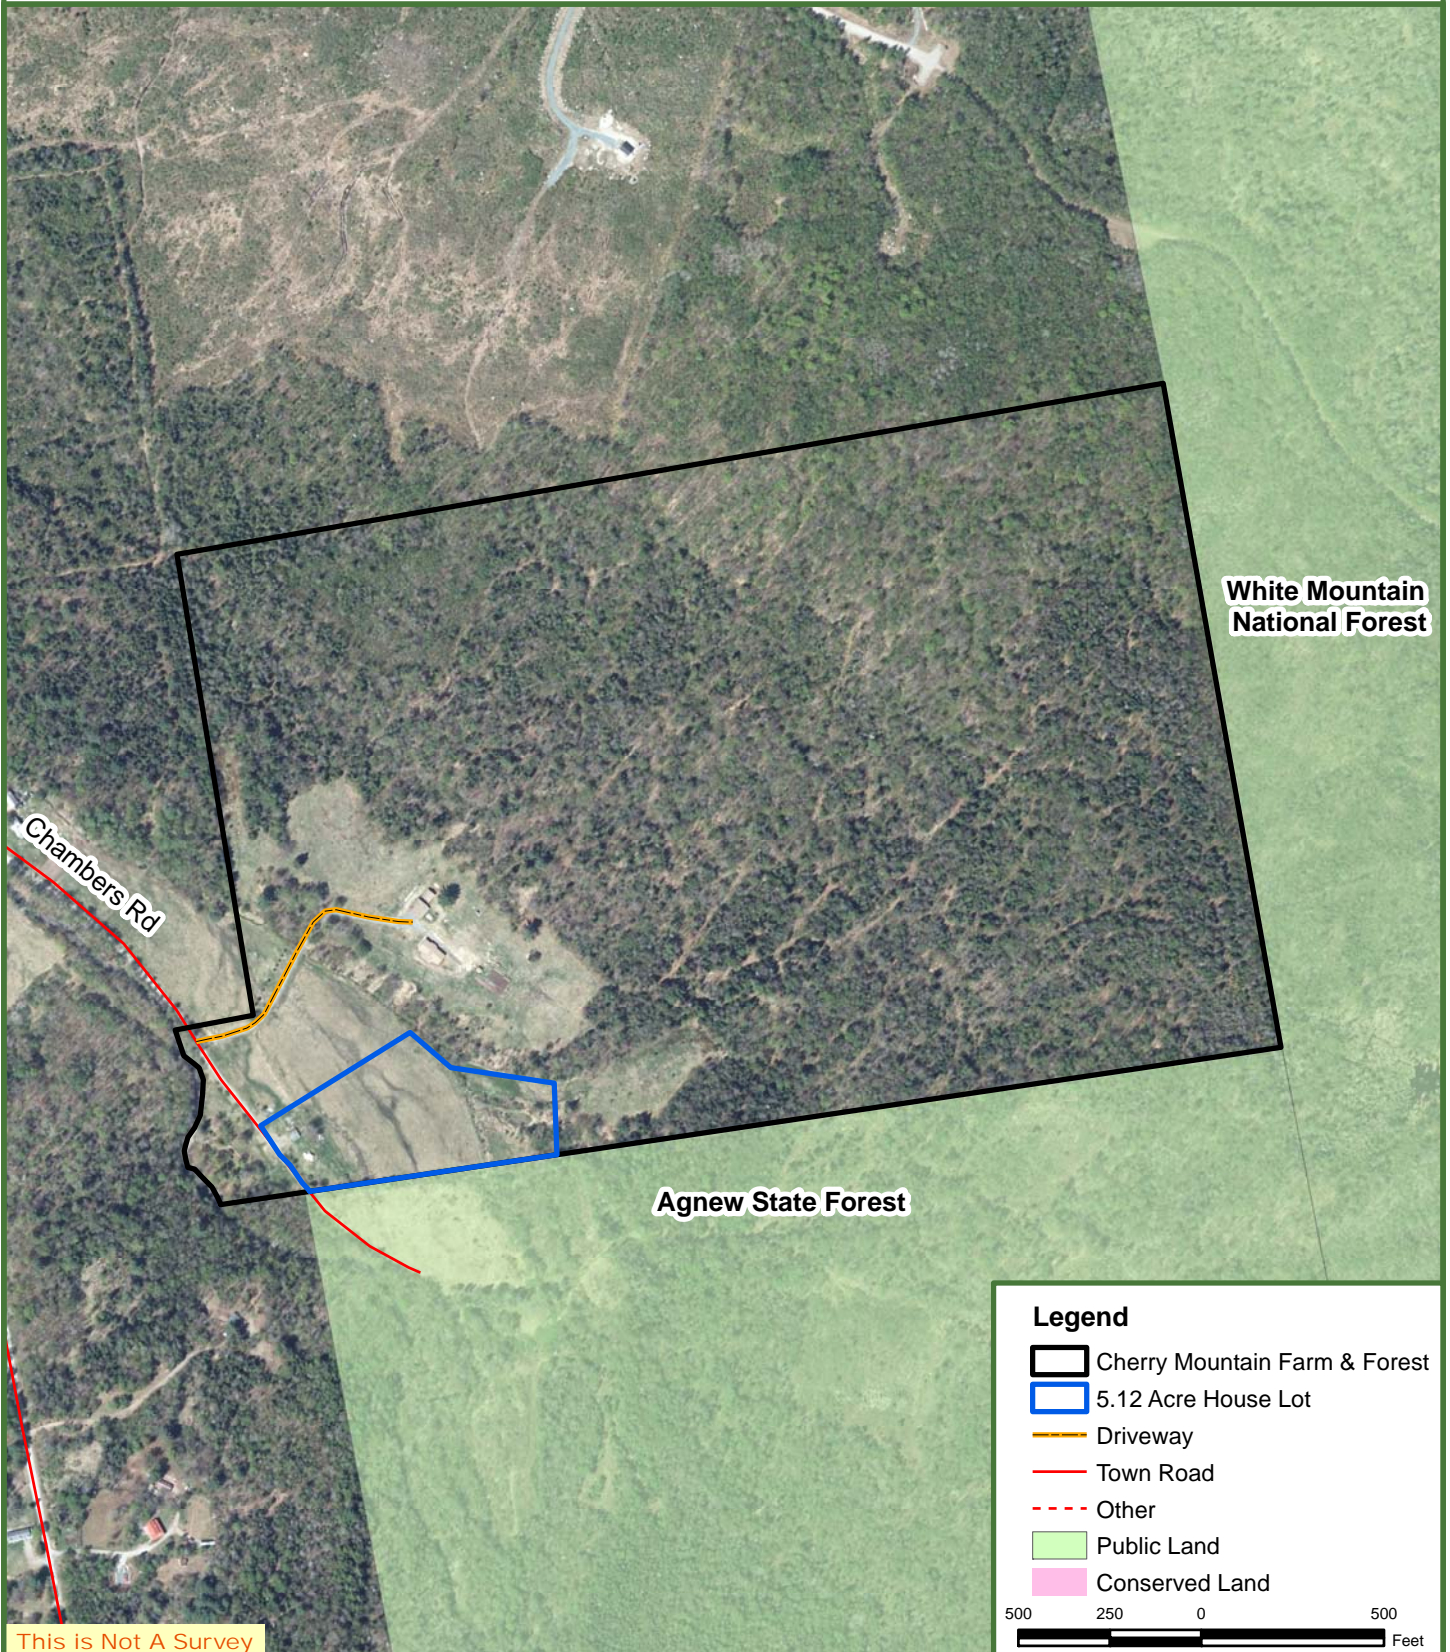

Cherry Mountain Farm & Forest

Home on 115 Acres

Jefferson, Coos County, NH

**Fountains
Land**
AN F&W COMPANY

Map produced from the best available information including town tax maps, hand held GPS data, aerial photography and reference information obtained from publicly available GIS sources, and the owner. Boundary lines portrayed on this map are approximate and could be different than the actual location of boundaries found in the field.