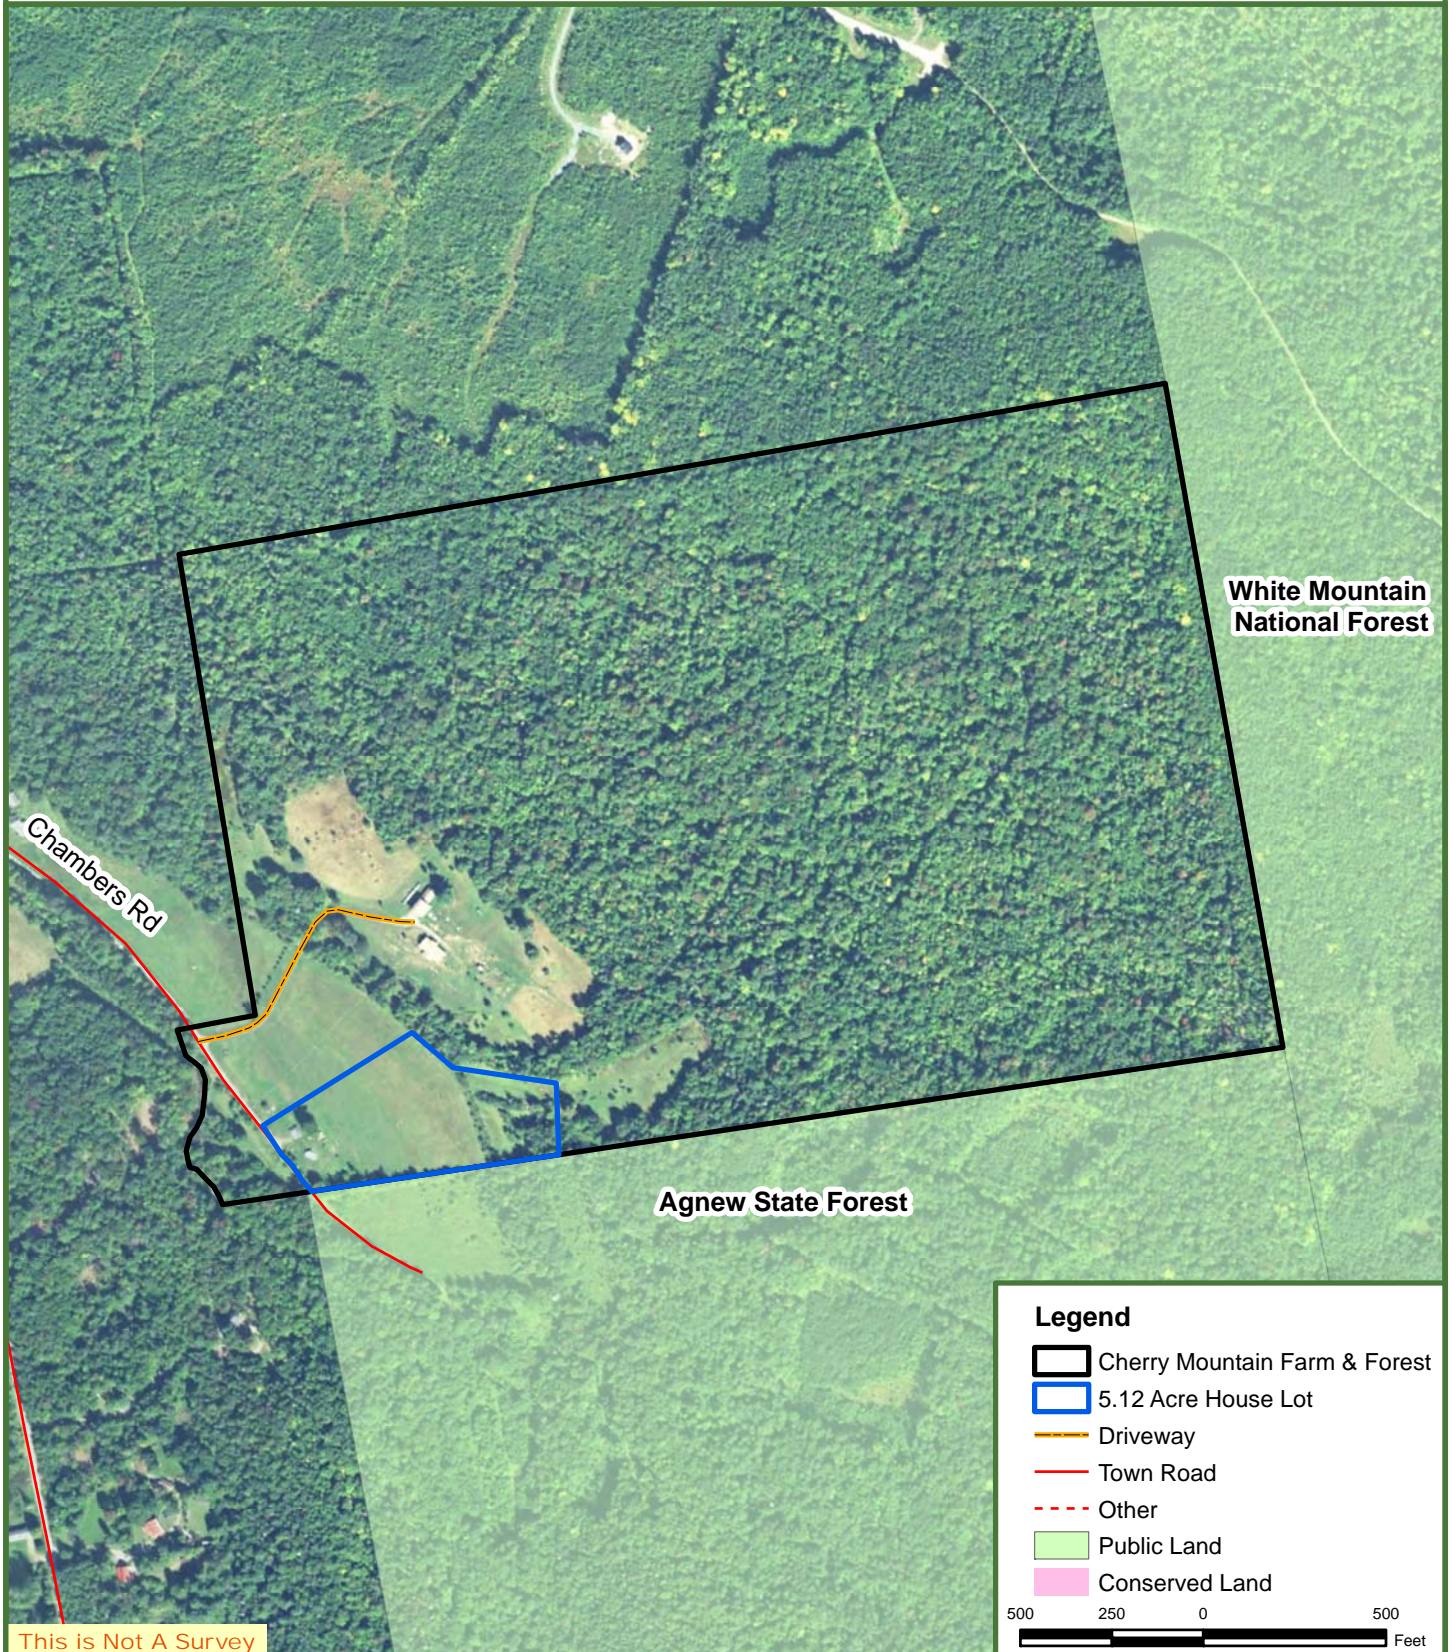

Cherry Mountain Farm & Forest

Home on 115 Acres

Jefferson, Coos County, NH

**Fountains
Land**
AN F&W COMPANY

Map produced from the best available information including town tax maps, hand held GPS data, aerial photography and reference information obtained from publicly available GIS sources, and the owner. Boundary lines portrayed on this map are approximate and could be different than the actual location of boundaries found in the field.