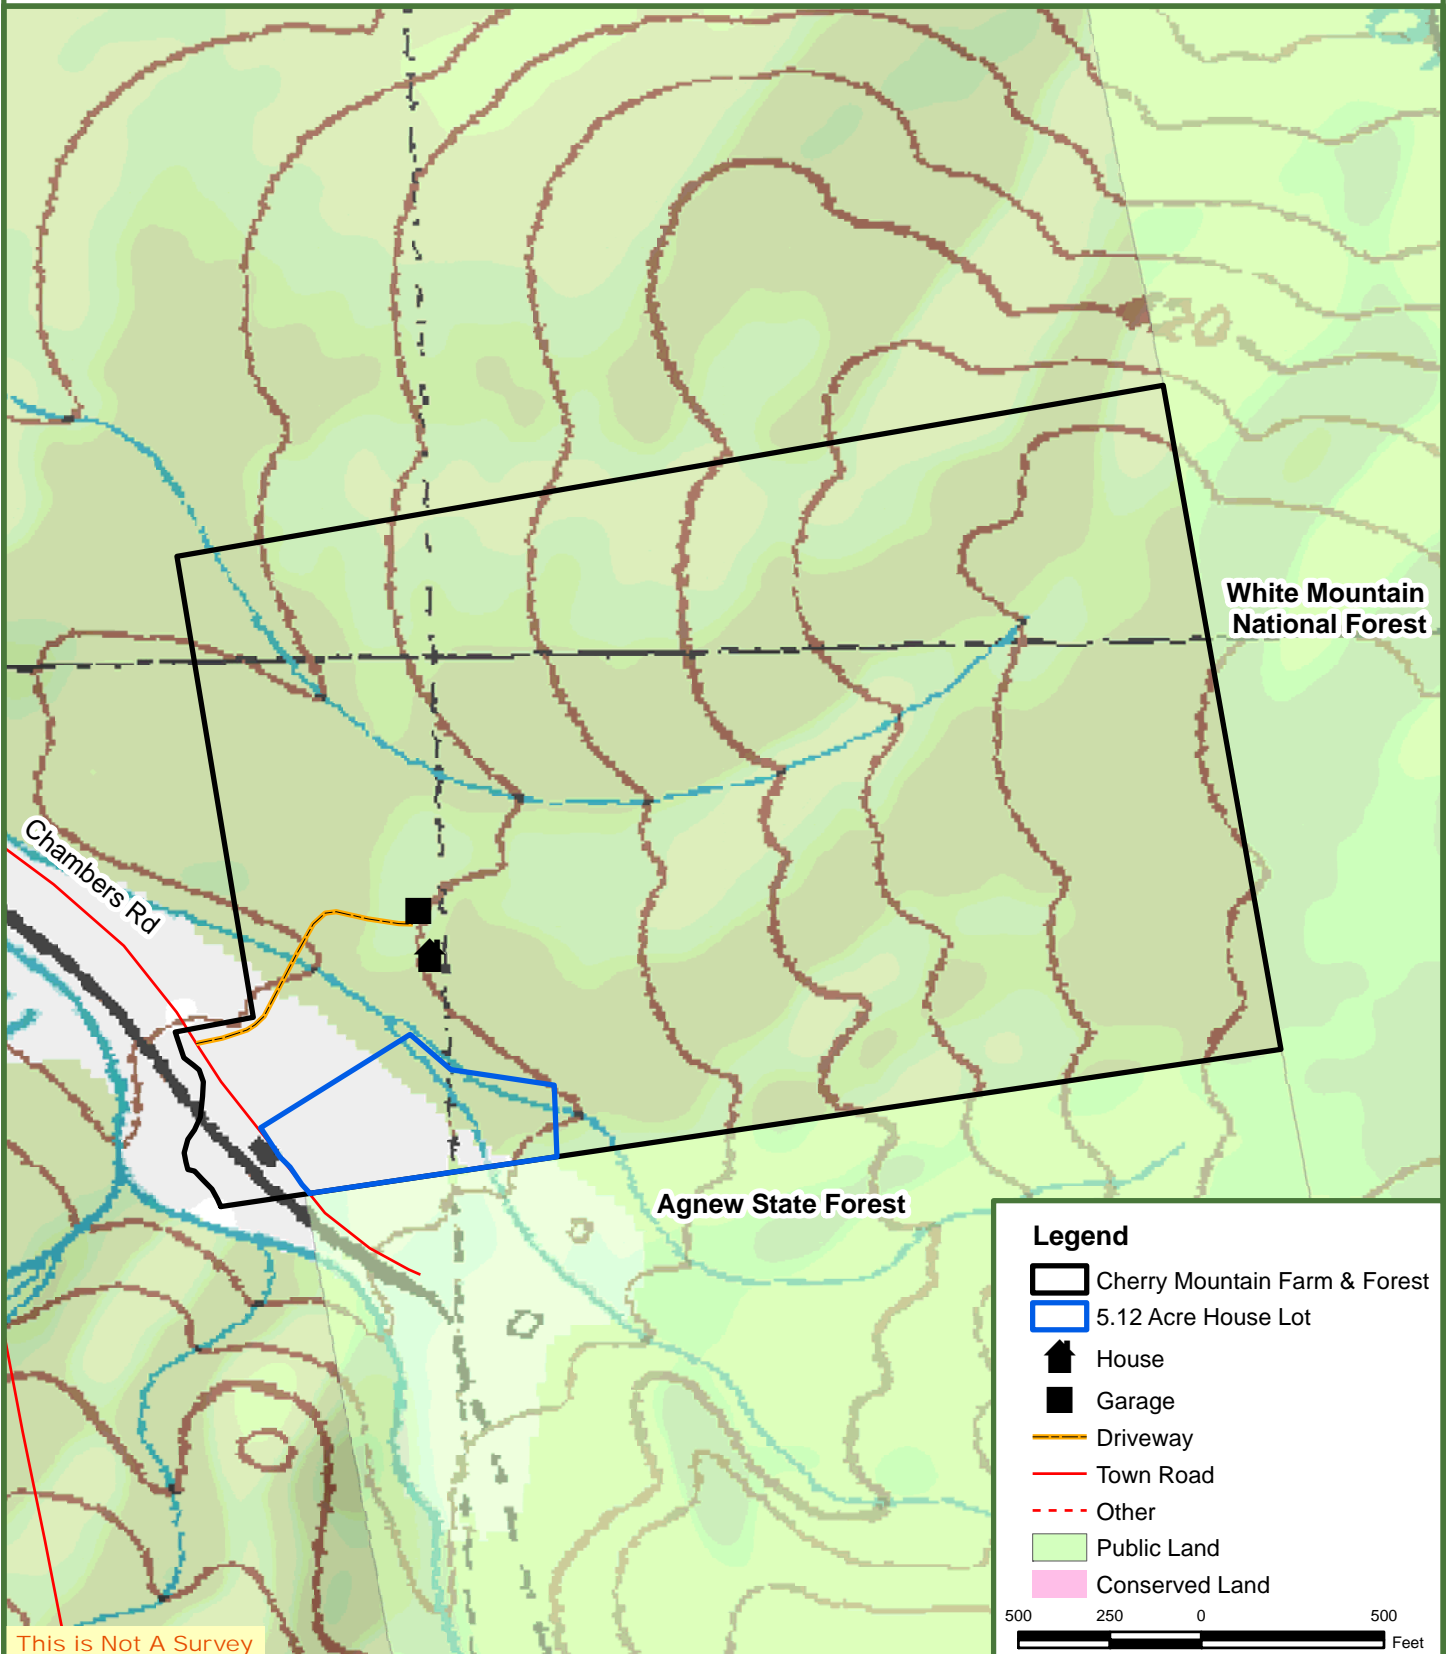

# Cherry Mountain Farm & Forest

Home on 115 Acres

Jefferson, Coos County, NH

**Fountains  
Land**  
AN F&W COMPANY

Map produced from the best available information including town tax maps, hand held GPS data, aerial photography and reference information obtained from publicly available GIS sources, and the owner. Boundary lines portrayed on this map are approximate and could be different than the actual location of boundaries found in the field.