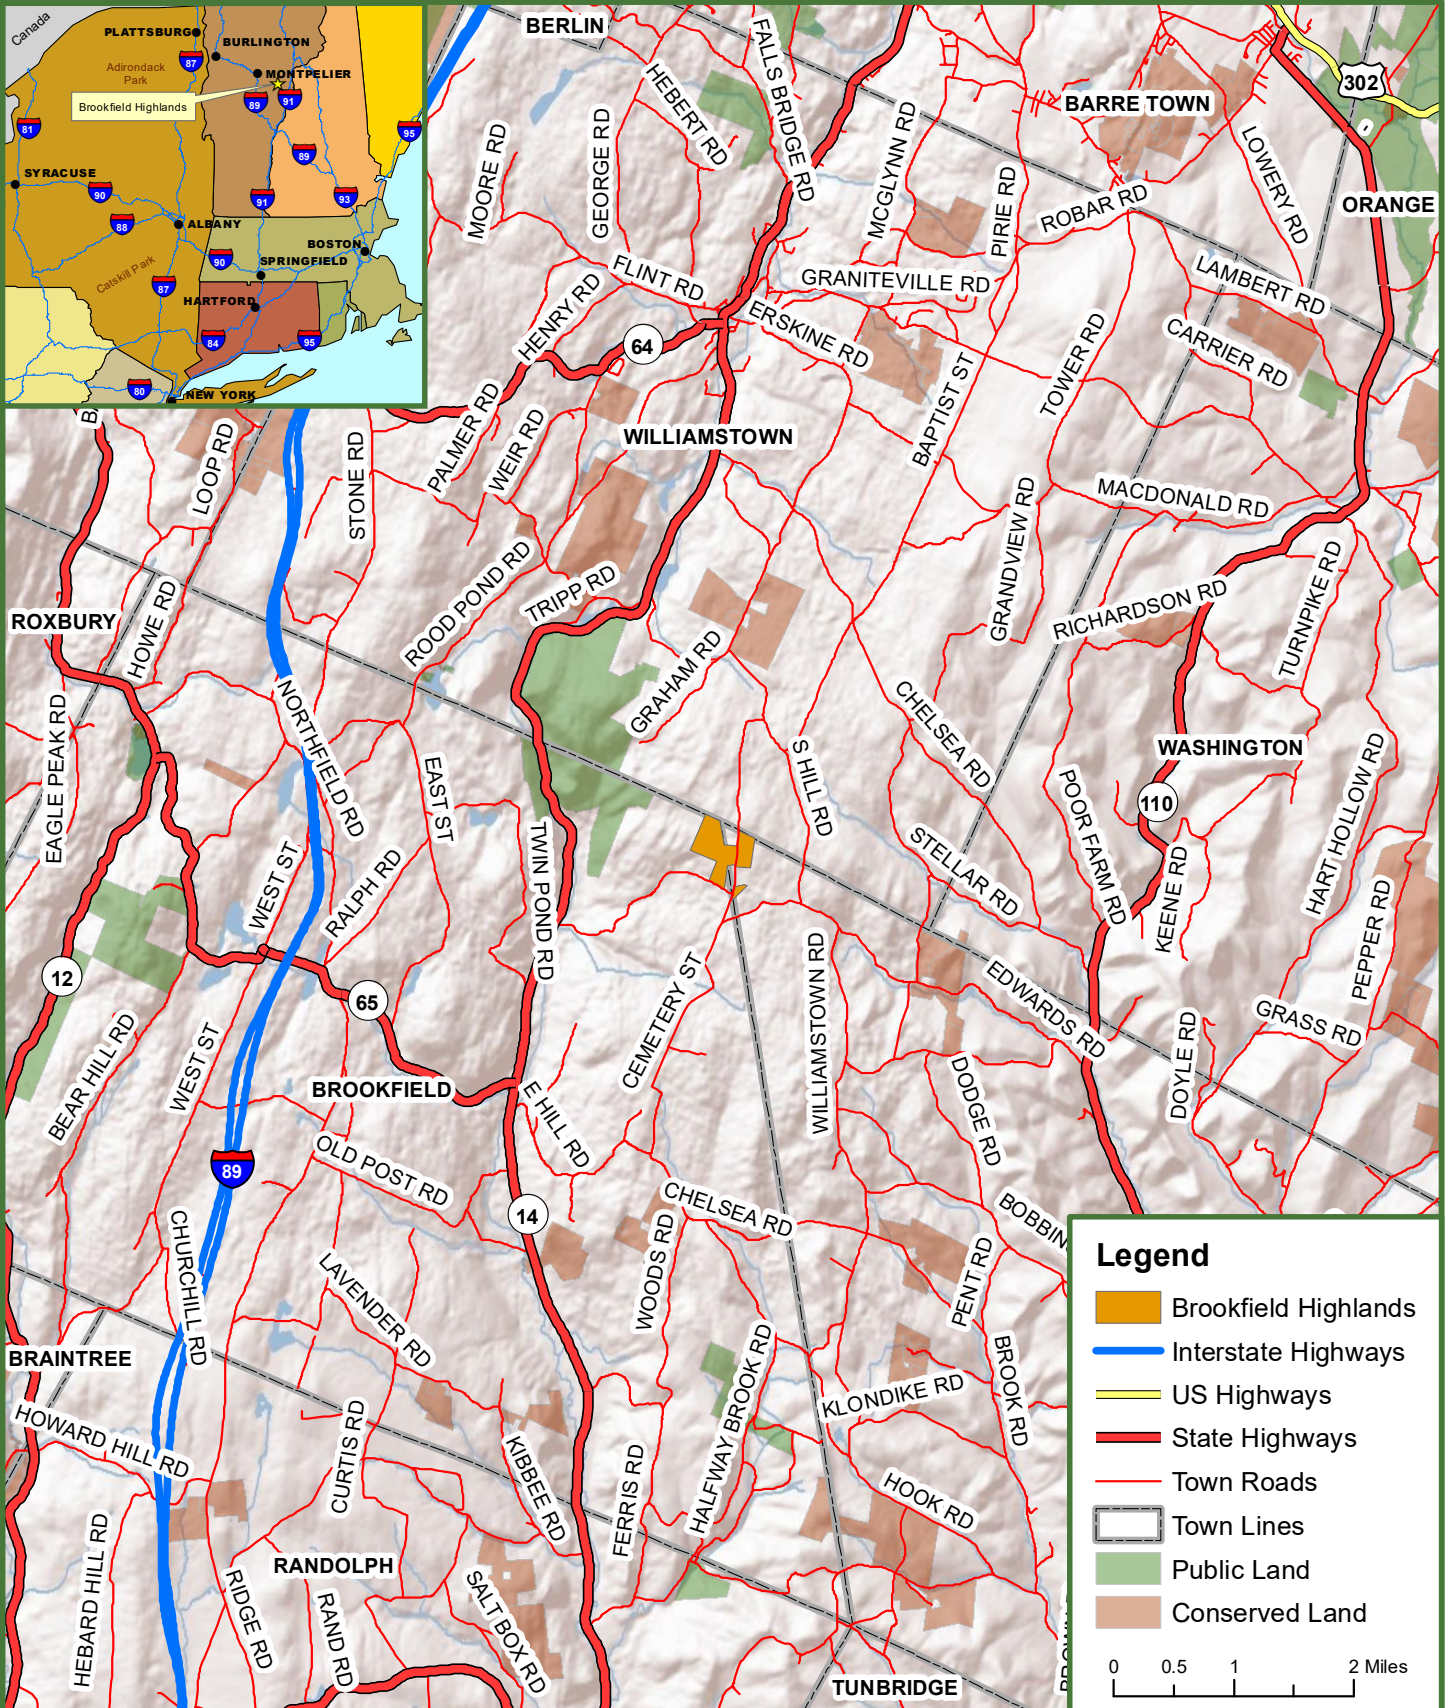

# Locus Map Brookfield Highlands

100 Acres

Brookfield/Chelsea, Orange County, Vermont

**Fountains  
Land**  
AN F&W COMPANY

**Legend**

- Brookfield Highlands
- Interstate Highways
- US Highways
- State Highways
- Town Roads
- Town Lines
- Public Land
- Conserved Land