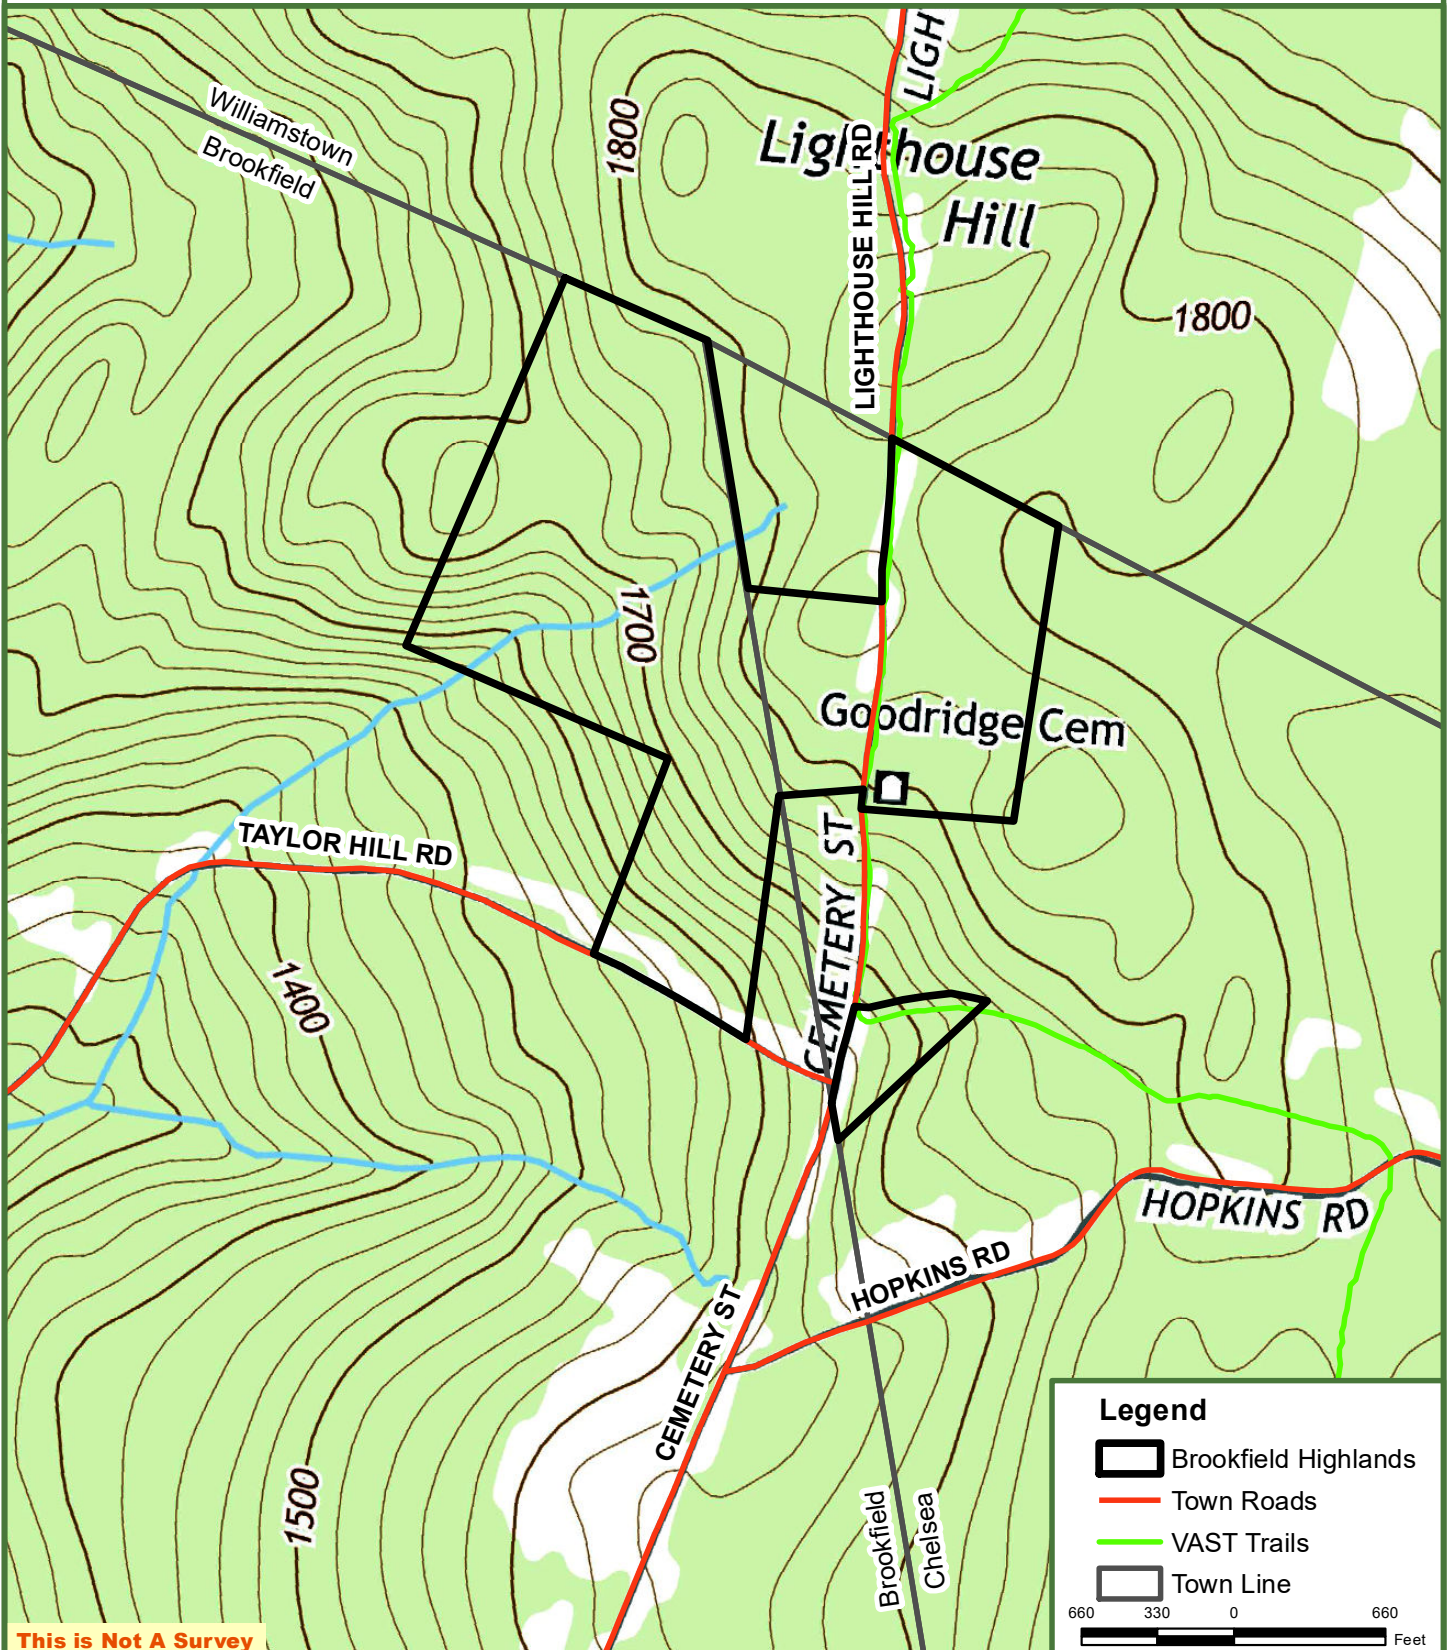

# Brookfield Highlands

100 GIS Acres

Brookfield/Chelsea, Orange County, Vermont

**Fountains Land**  
AN F&W COMPANY

**This is Not A Survey**

Map produced from the best available information including town tax maps, hand held GPS data, aerial photography and reference information obtained from publicly available GIS sources, and the owner. Boundary lines portrayed on this map are approximate and could be different than the actual location of boundaries found in the field