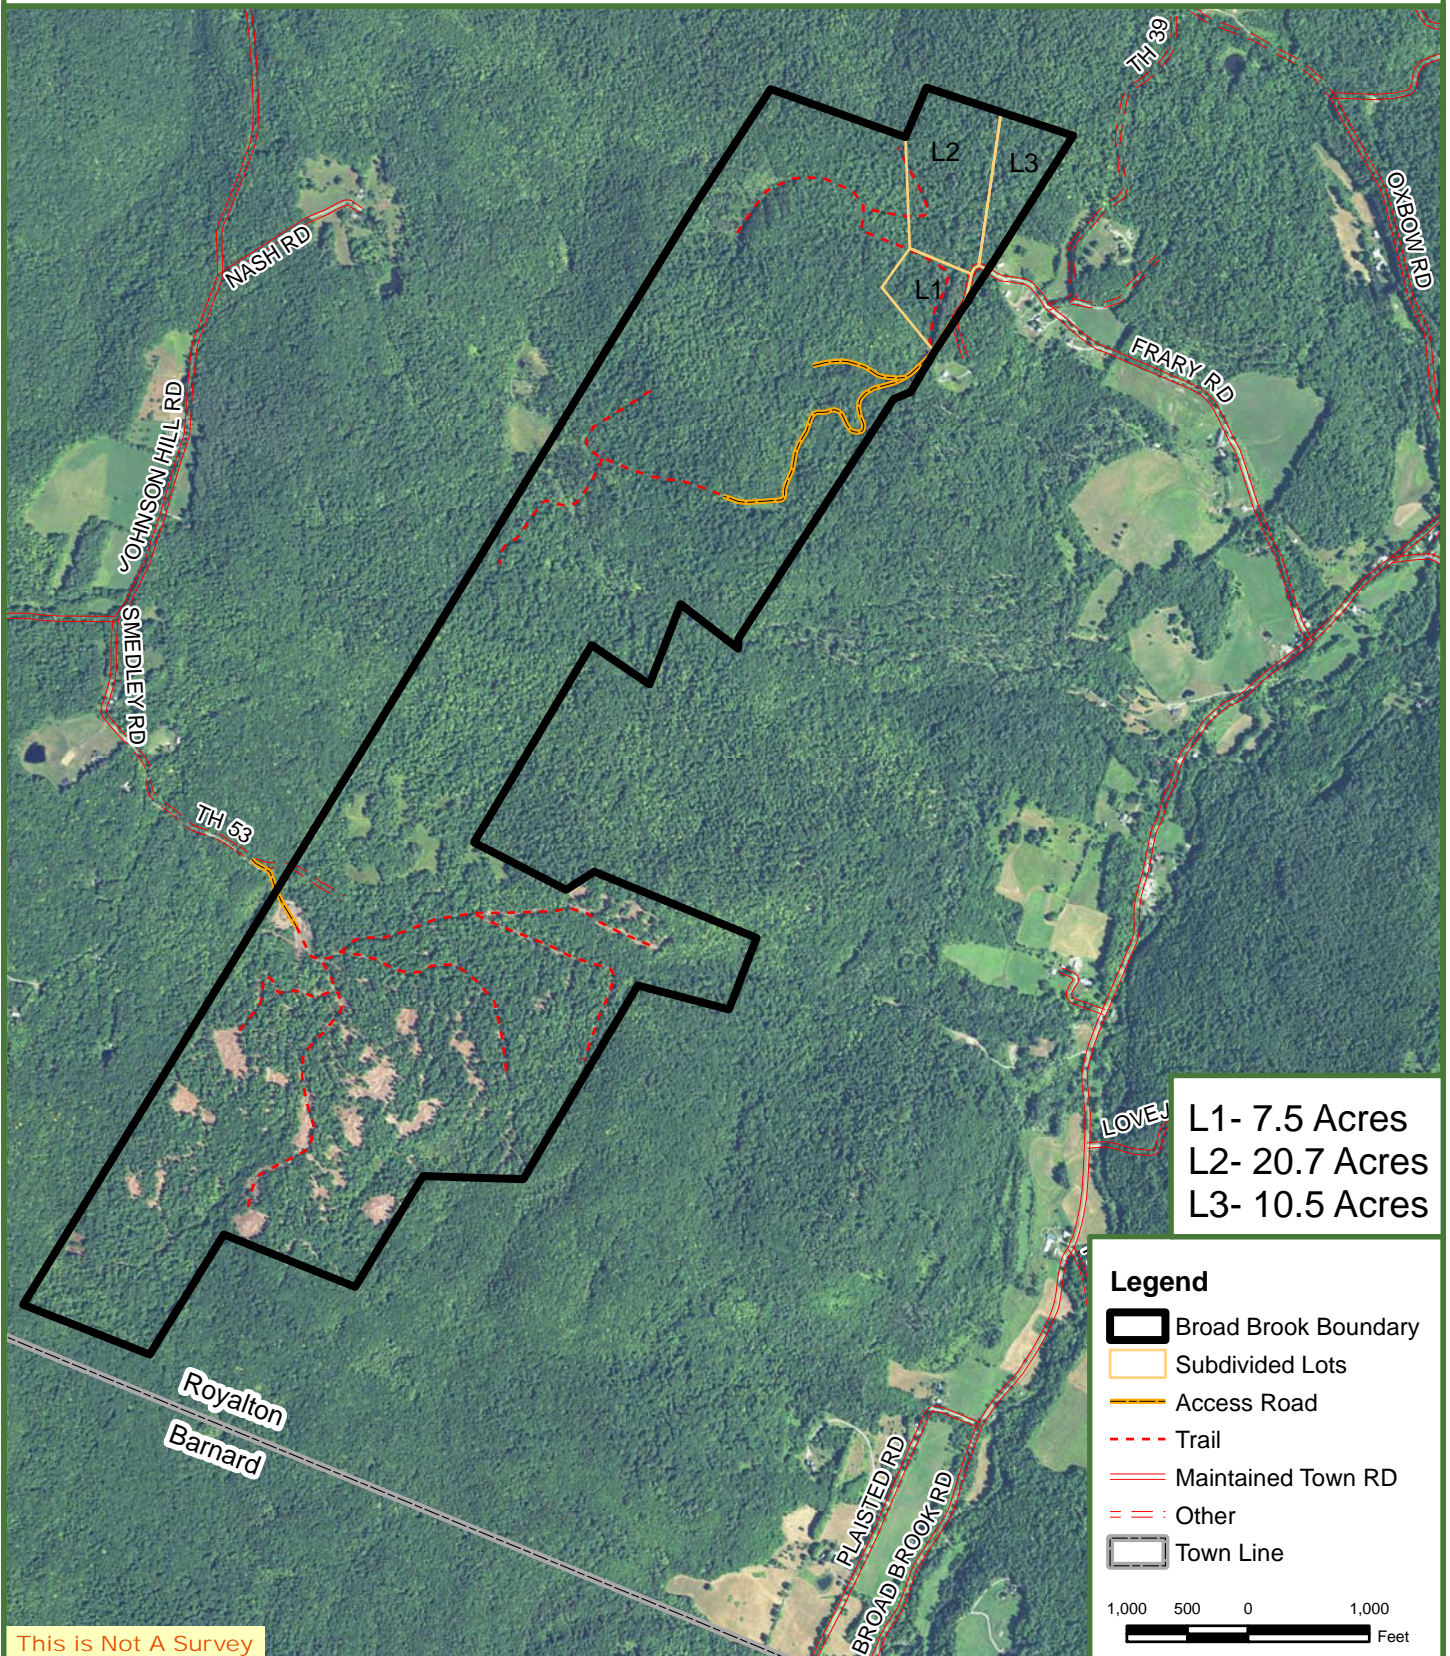

Broad Brook Forest

579 Town Listed Acres
Roaylton, Windsor County, VT

**Fountains
Land**
AN F&W COMPANY

Map produced from the best available information including town tax maps, hand held GPS data, aerial photography and reference information obtained from publicly available GIS sources, and the owner. Boundary lines portrayed on this map are approximate and could be different than the actual location of boundaries found in the field.