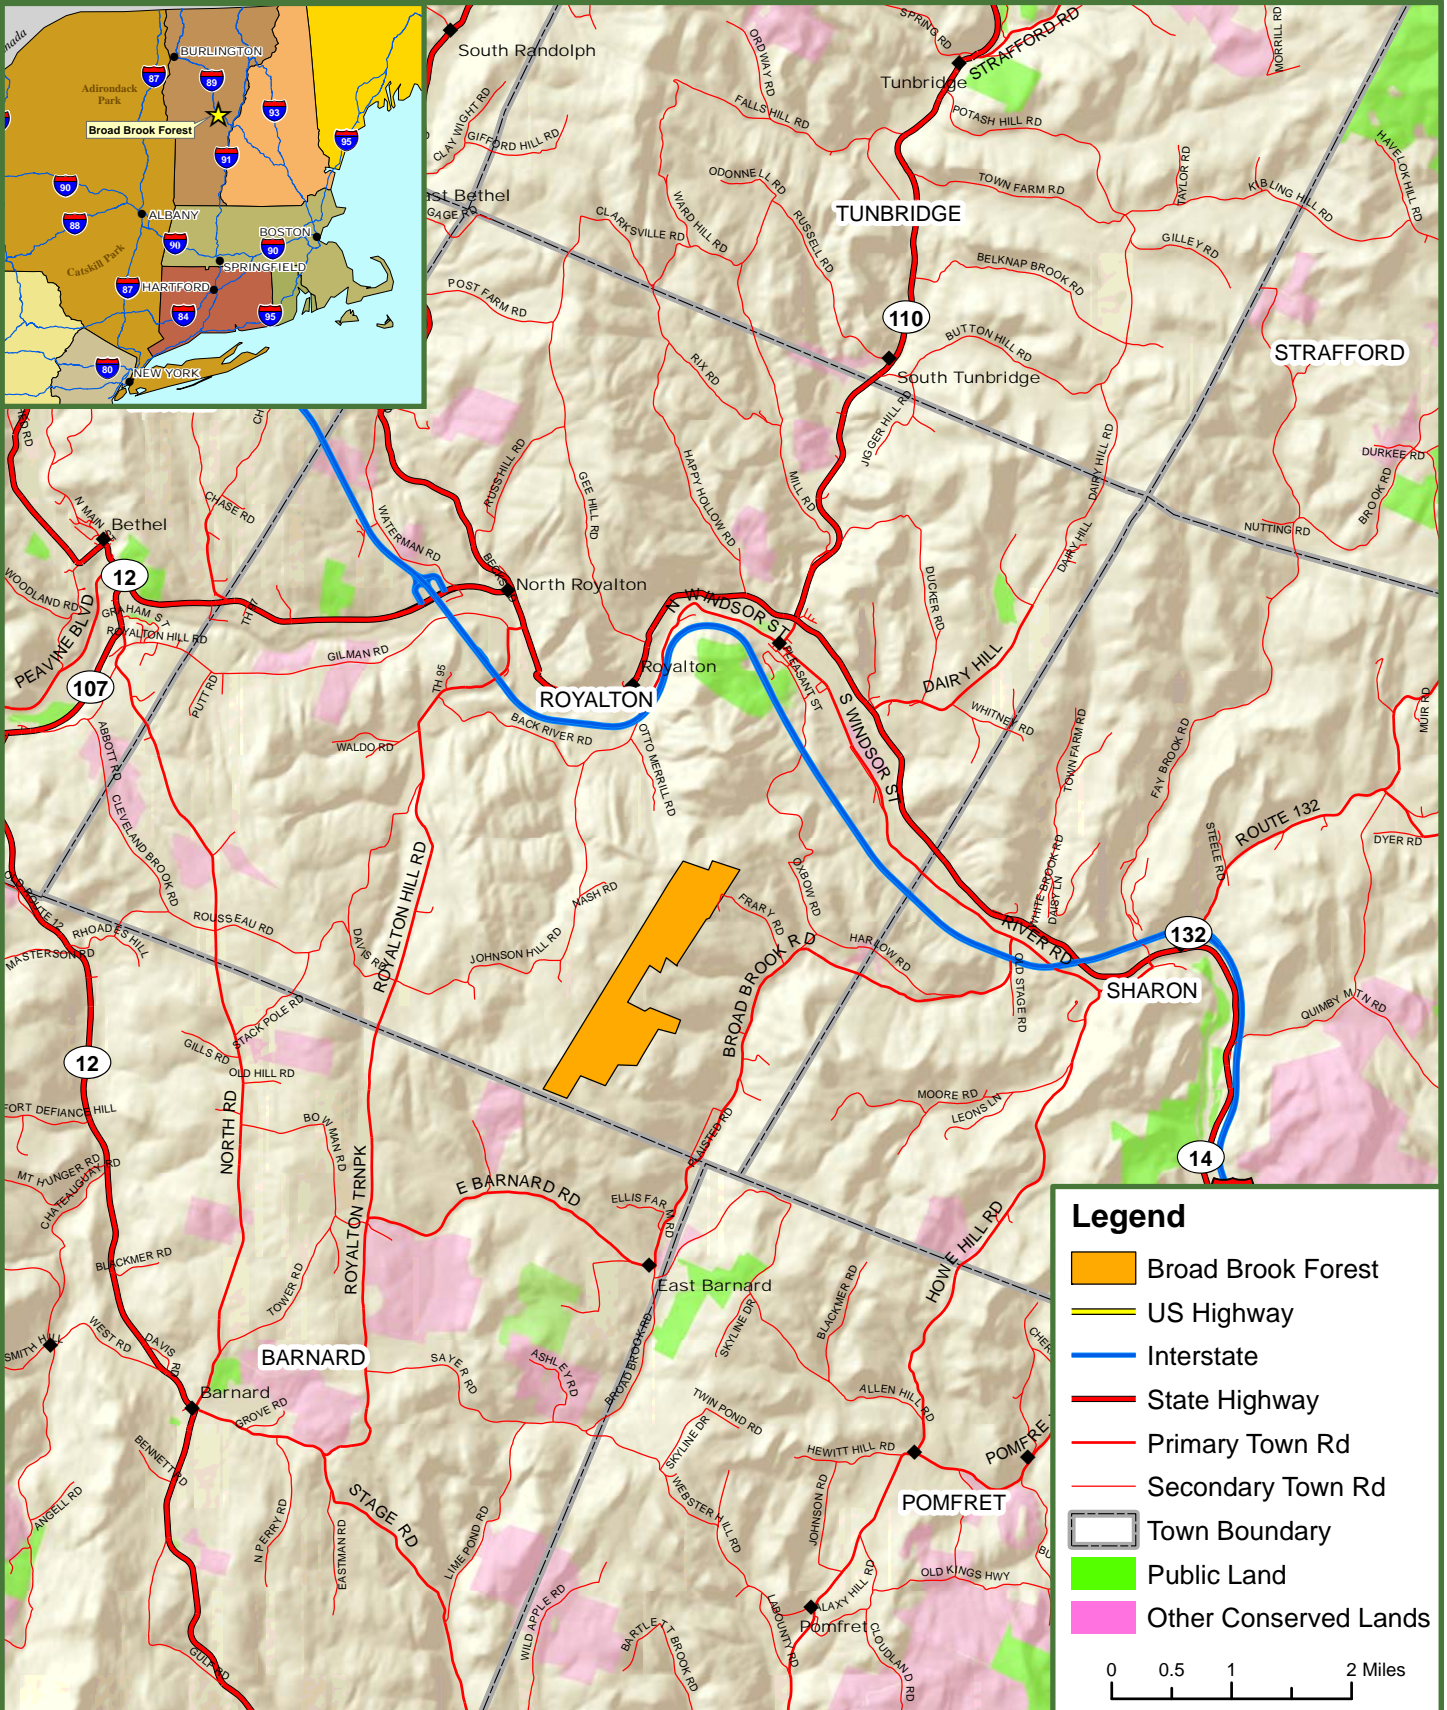

Locus Map

Broad Brook Forest

579 Town Listed Acres

Royalton, Windsor County, VT

Legend

- Broad Brook Forest
- US Highway
- Interstate
- State Highway
- Primary Town Rd
- Secondary Town Rd
- Town Boundary
- Public Land
- Other Conserved Lands

0 0.5 1 2 Miles