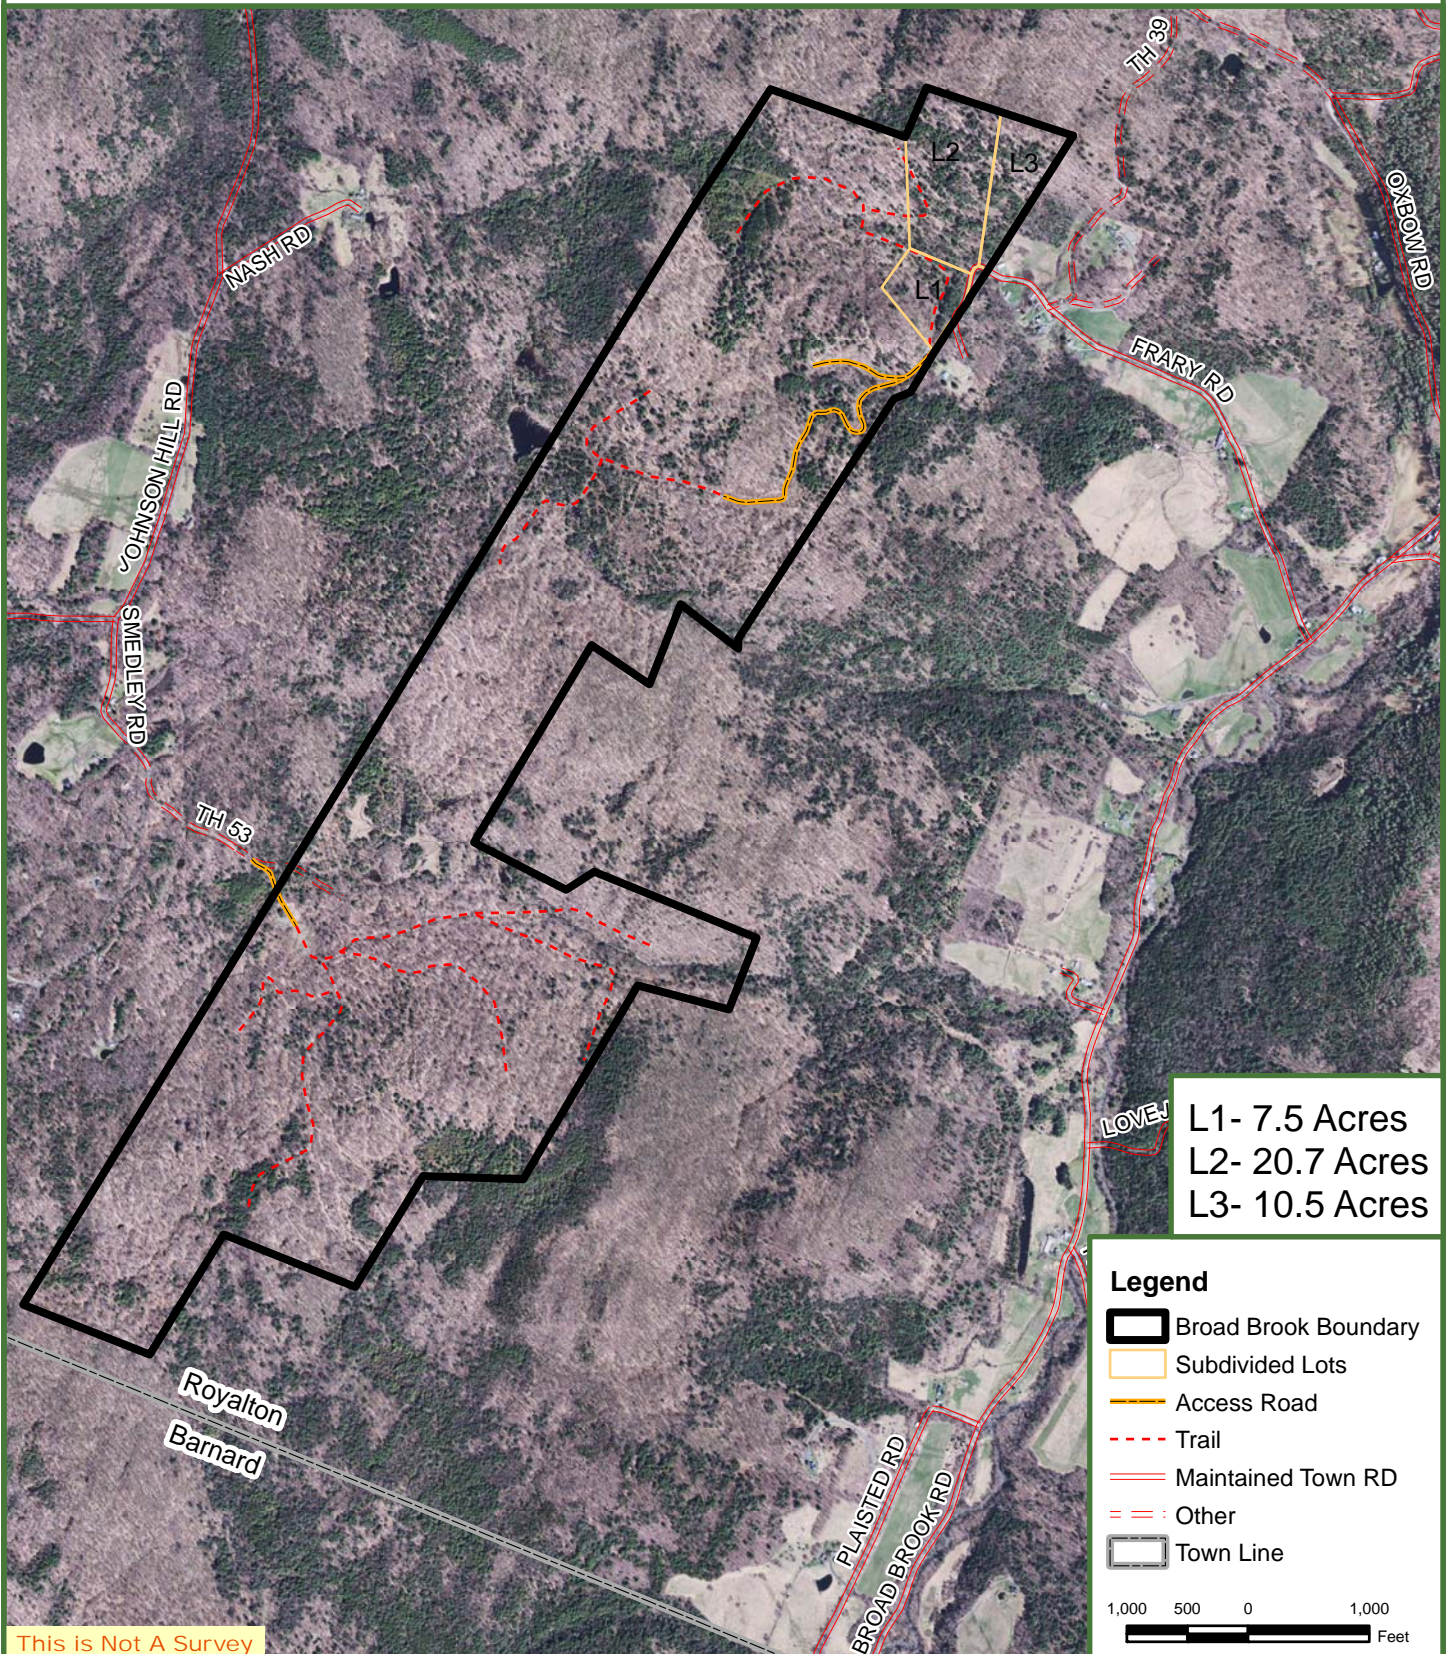

Broad Brook Forest

579 Town Listed Acres
Roaylton, Windsor County, VT

**Fountains
Land**
AN F&W COMPANY

Map produced from the best available information including town tax maps, hand held GPS data, aerial photography and reference information obtained from publicly available GIS sources, and the owner. Boundary lines portrayed on this map are approximate and could be different than the actual location of boundaries found in the field.

Broad Brook Forest

579 Town Listed Acres
Rooyalton, Windsor County, VT

**Fountains
Land**
AN F&W COMPANY

Map produced from the best available information including town tax maps, hand held GPS data, aerial photography and reference information obtained from publicly available GIS sources, and the owner. Boundary lines portrayed on this map are approximate and could be different than the actual location of boundaries found in the field.