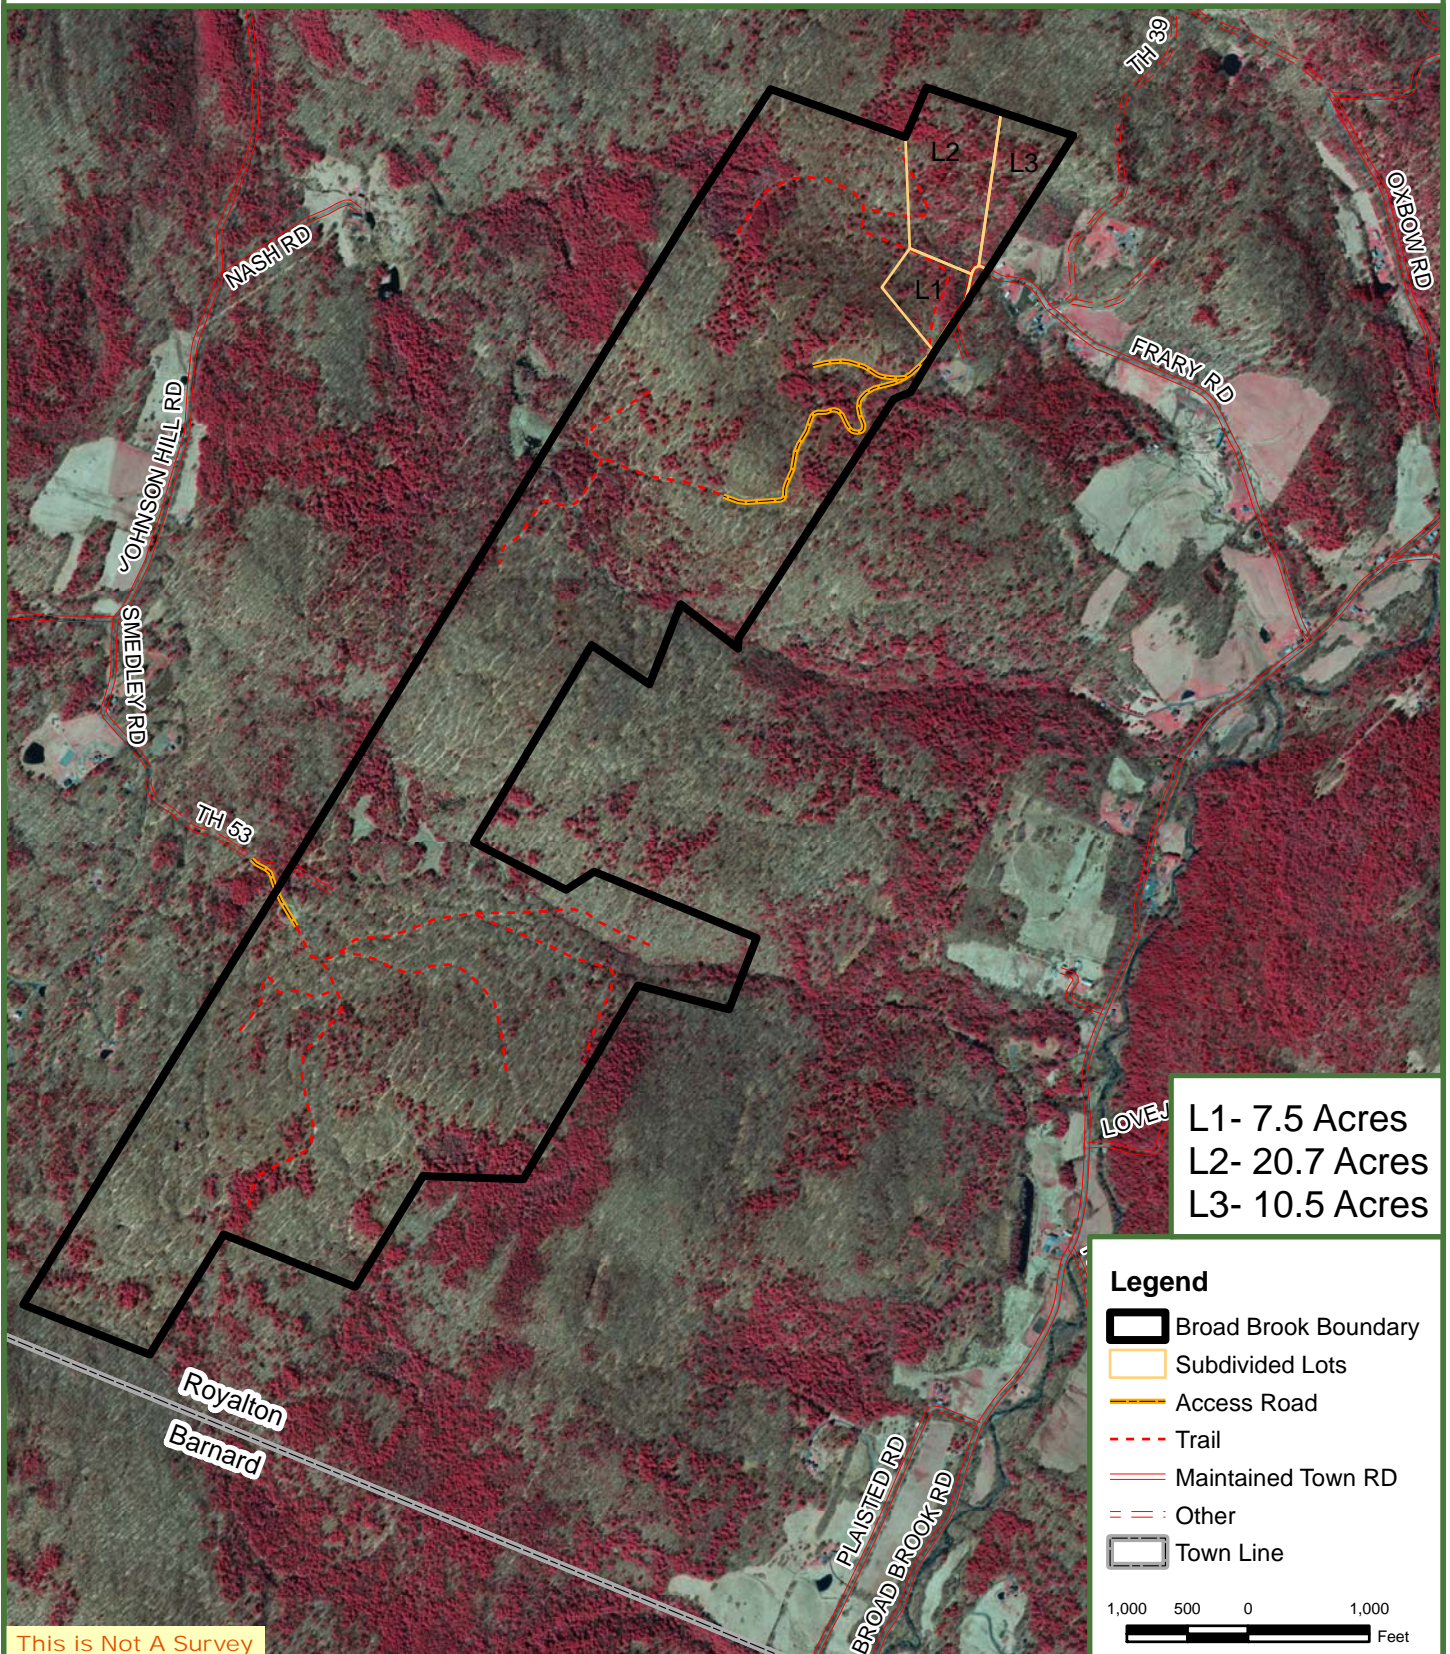

Broad Brook Forest

579 Town Listed Acres
Roaylton, Windsor County, VT

**Fountains
Land**
AN F&W COMPANY

Map produced from the best available information including town tax maps, hand held GPS data, aerial photography and reference information obtained from publicly available GIS sources, and the owner. Boundary lines portrayed on this map are approximate and could be different than the actual location of boundaries found in the field.

Broad Brook Forest

579 Town Listed Acres
Rooyalton, Windsor County, VT

**Fountains
Land**
AN F&W COMPANY

Map produced from the best available information including town tax maps, hand held GPS data, aerial photography and reference information obtained from publicly available GIS sources, and the owner. Boundary lines portrayed on this map are approximate and could be different than the actual location of boundaries found in the field.