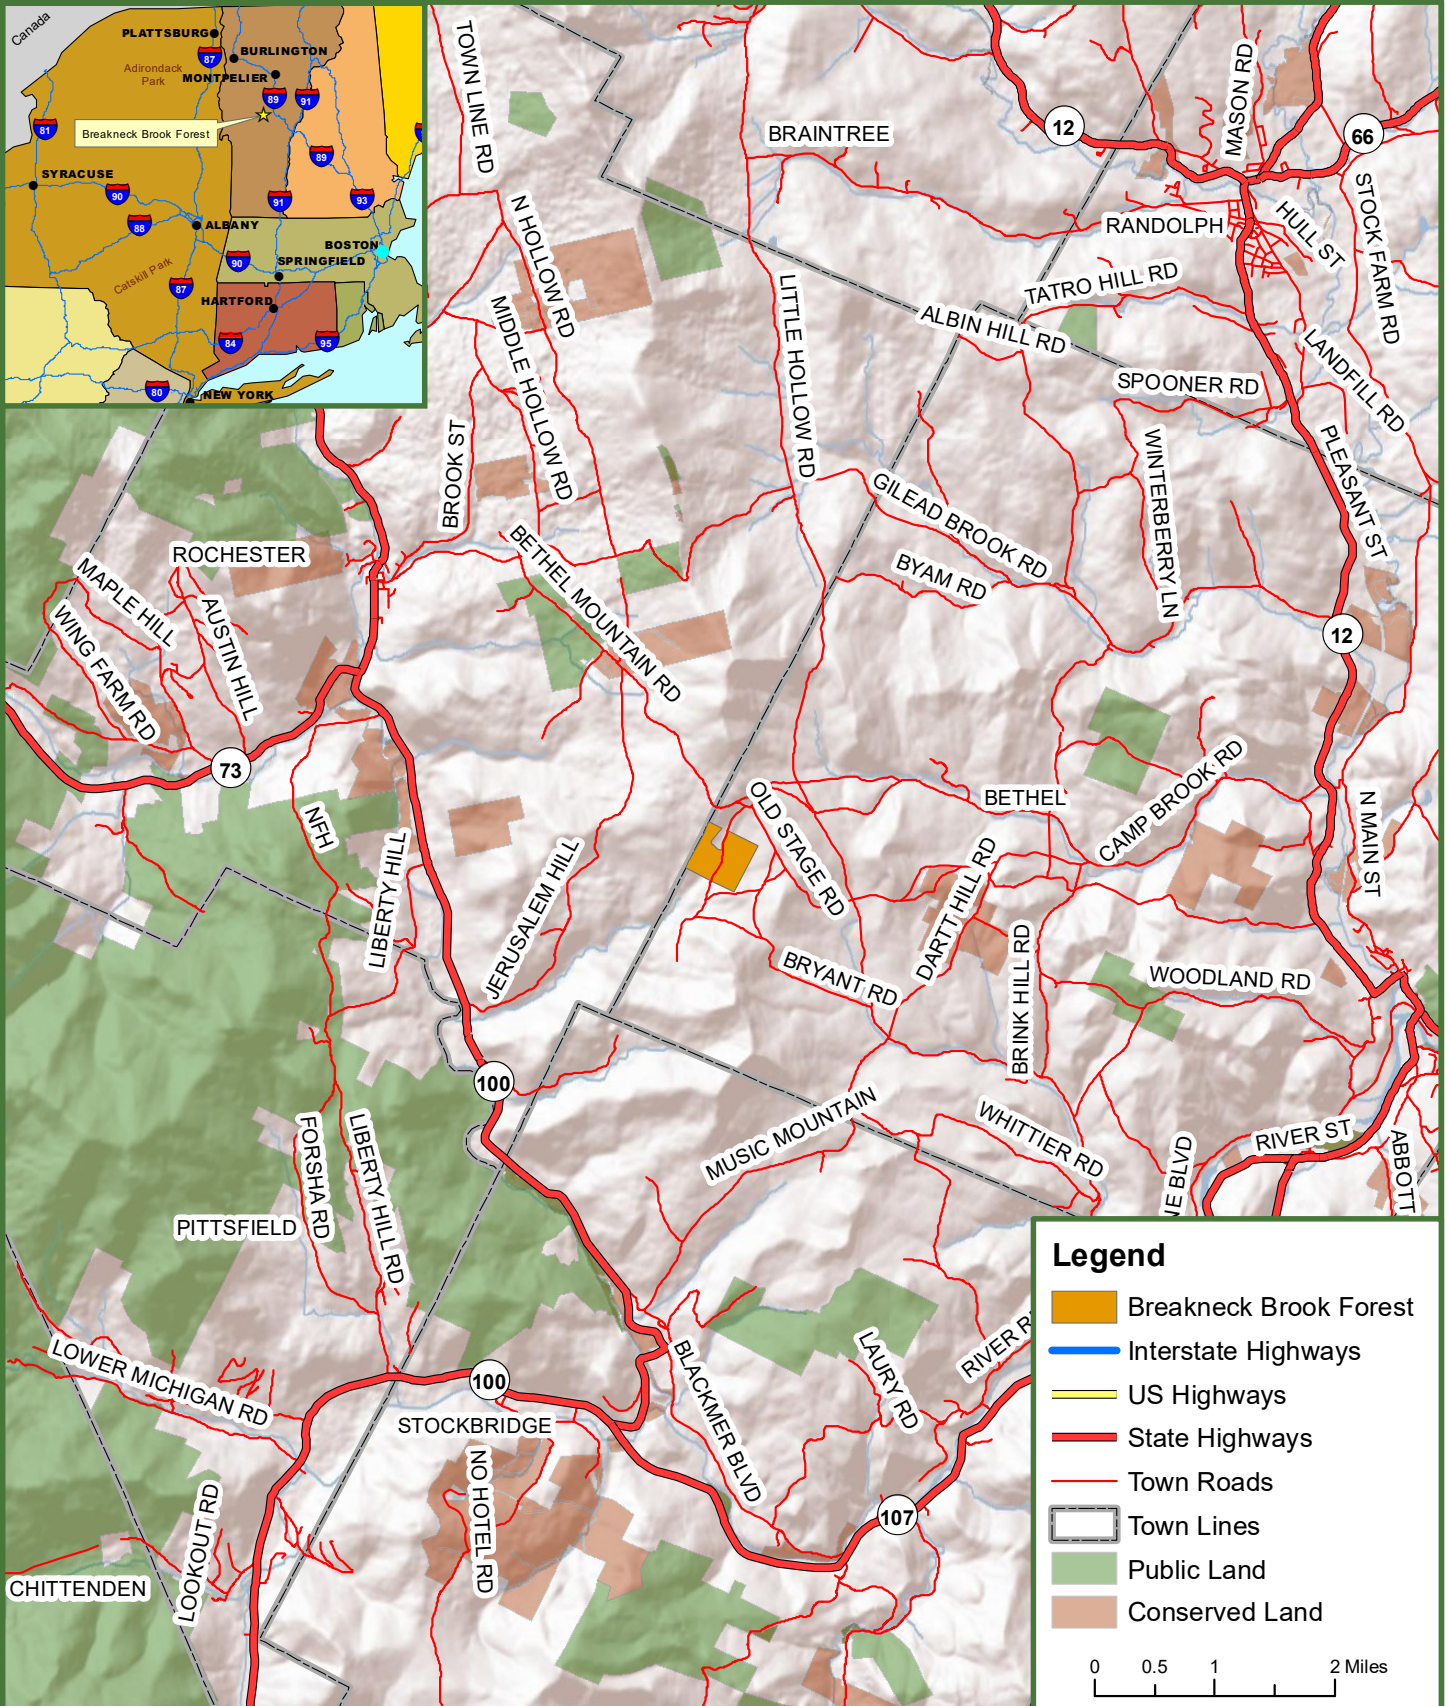

Locus Map

Breakneck Brook Parcels

117 Grand List Acres

Bethel, Windsor County, Vermont

Fountains Land
AN F&W COMPANY

Legend

- Breakneck Brook Forest
- Interstate Highways
- US Highways
- State Highways
- Town Roads
- Town Lines
- Public Land
- Conserved Land

0 0.5 1 2 Miles