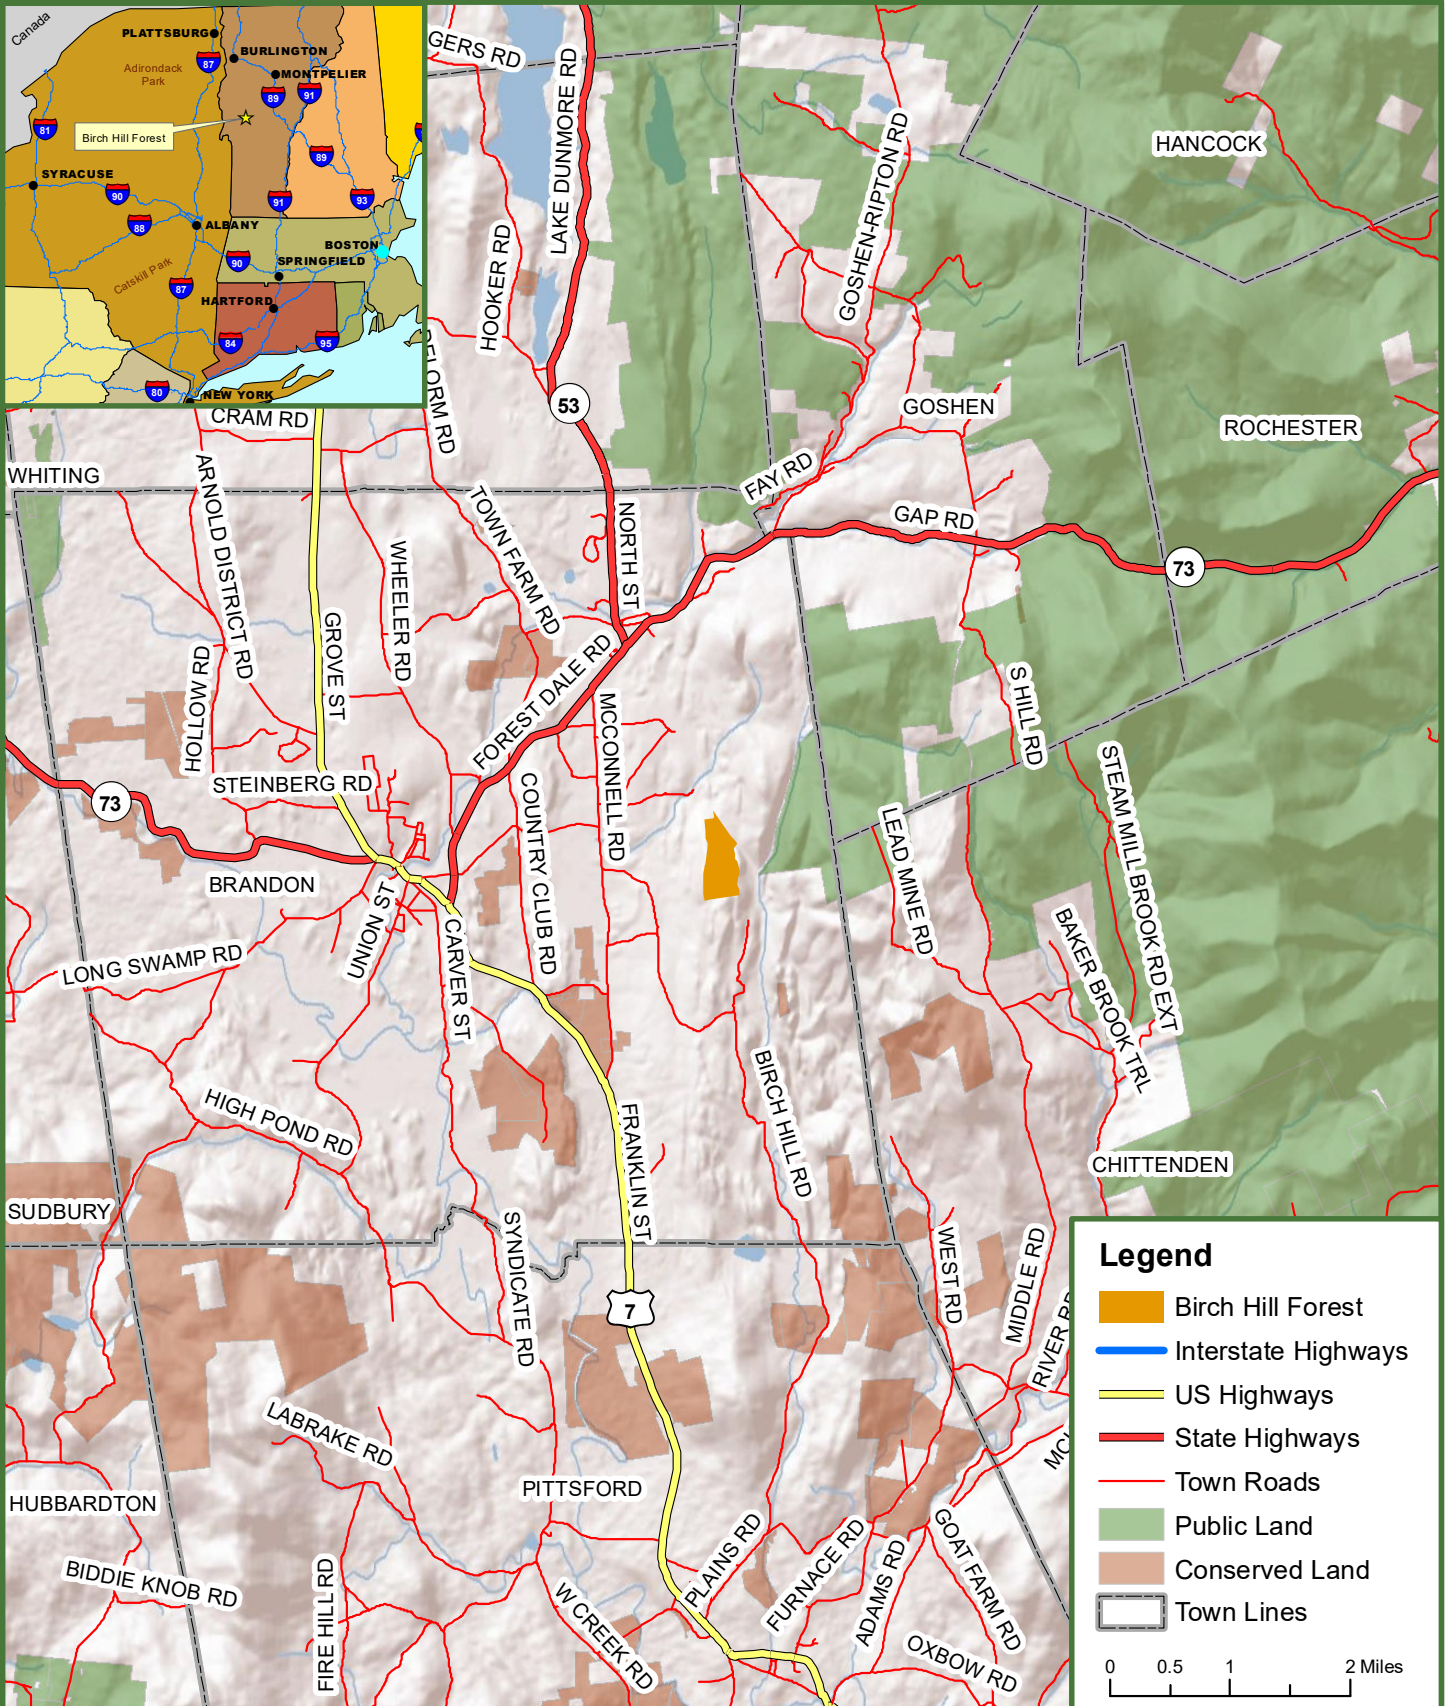

Locus Map

Birch Hill Forest

97 Grand List Acres

Brandon, Rutland County, Vermont

Fountains Land
AN F&W COMPANY

Legend

- Birch Hill Forest
- Interstate Highways
- US Highways
- State Highways
- Town Roads
- Public Land
- Conserved Land
- Town Lines