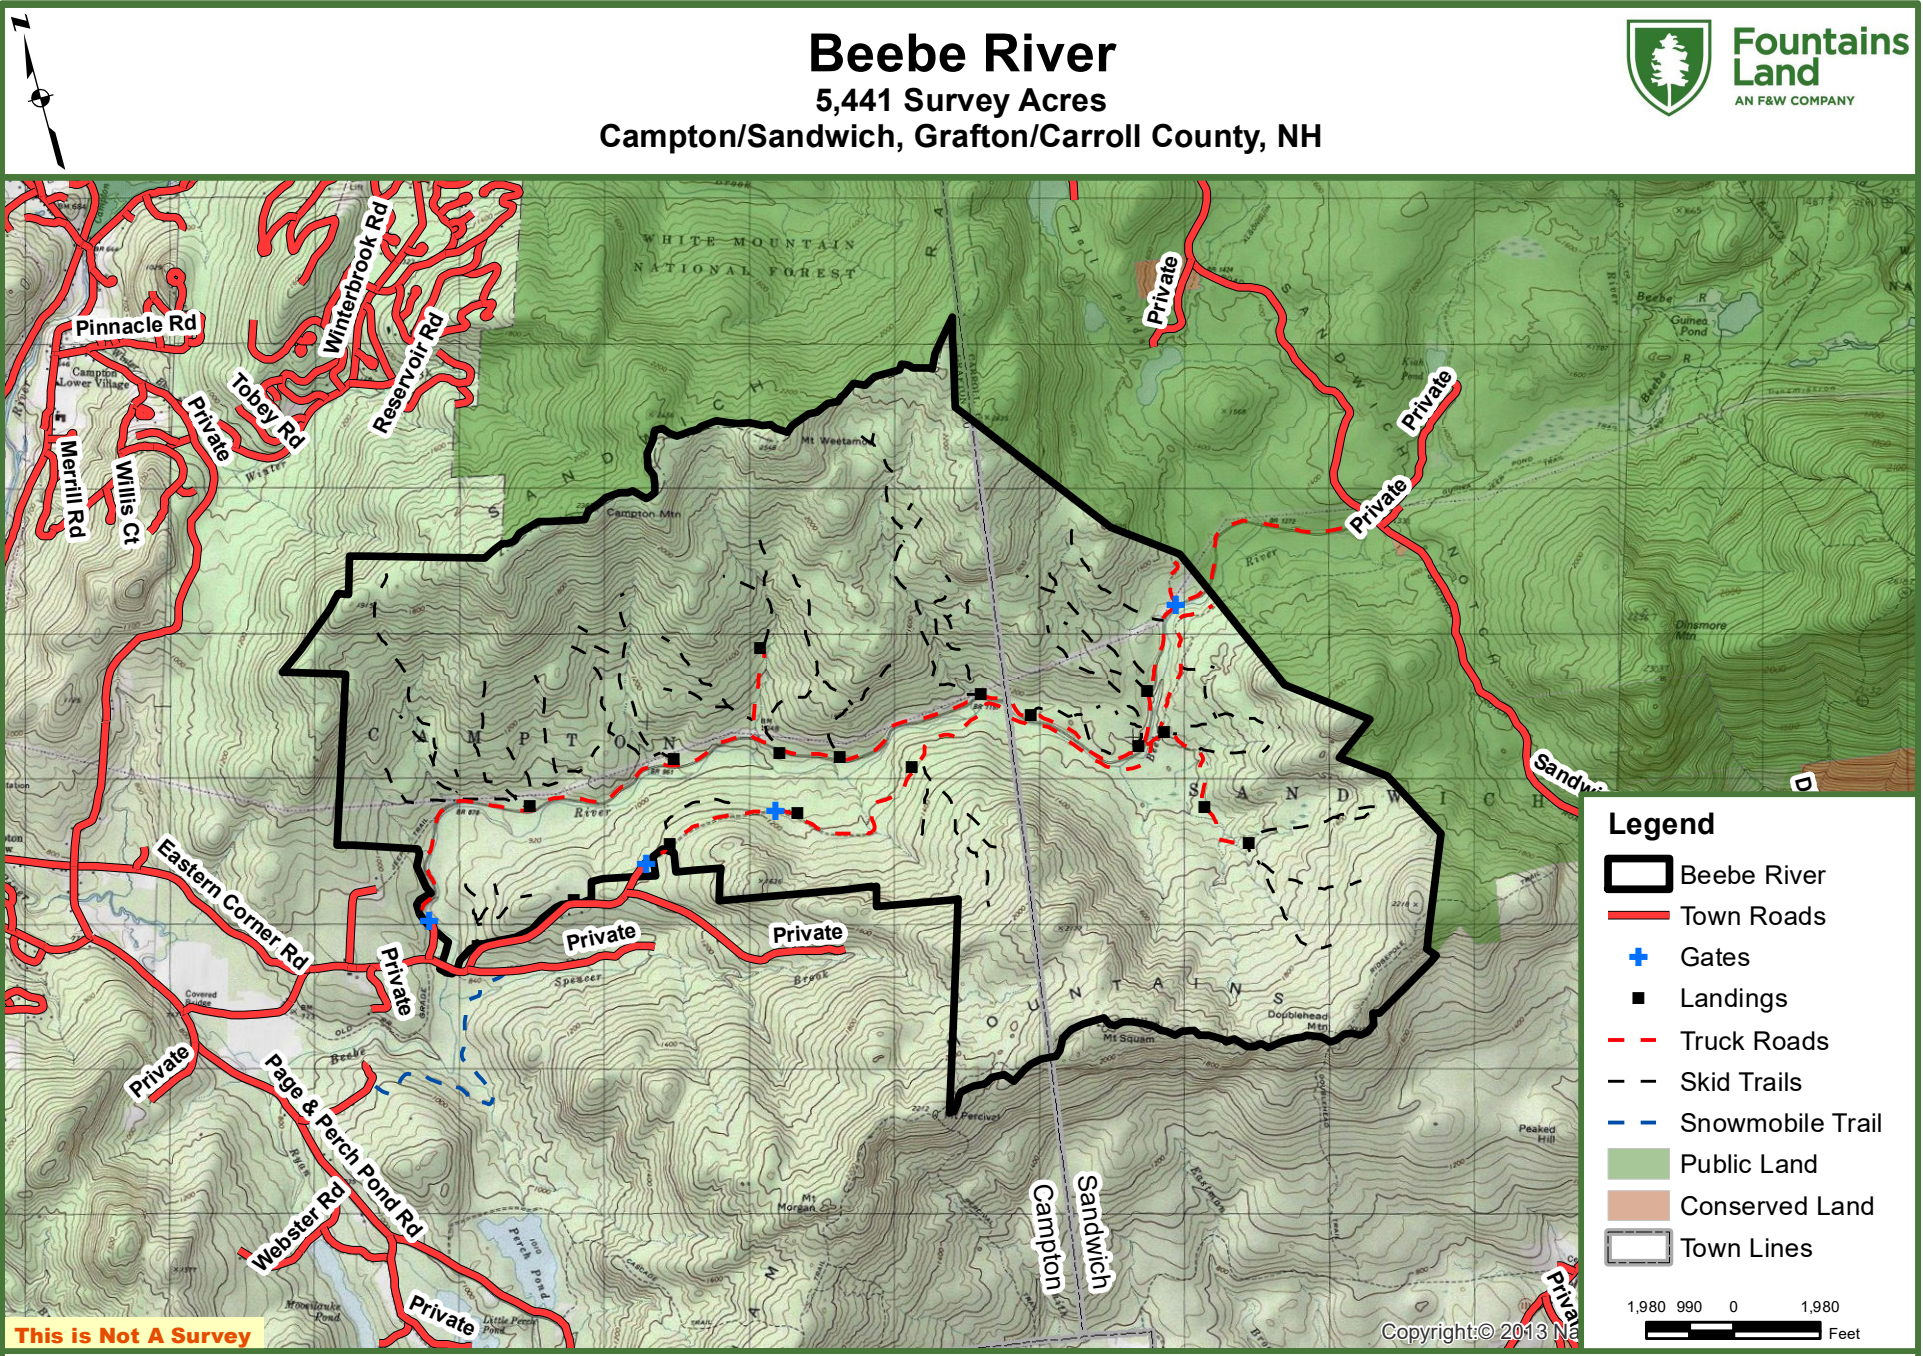

Beebe River

5,441 Survey Acres

Campton/Sandwich, Grafton/Carroll County, NH

Map produced from the best available information including town tax maps, hand held GPS data, aerial photography and reference information obtained from publicly available GIS sources, and the owner. Boundary lines portrayed on this map are approximate and could be different than the actual location of boundaries found in the field.