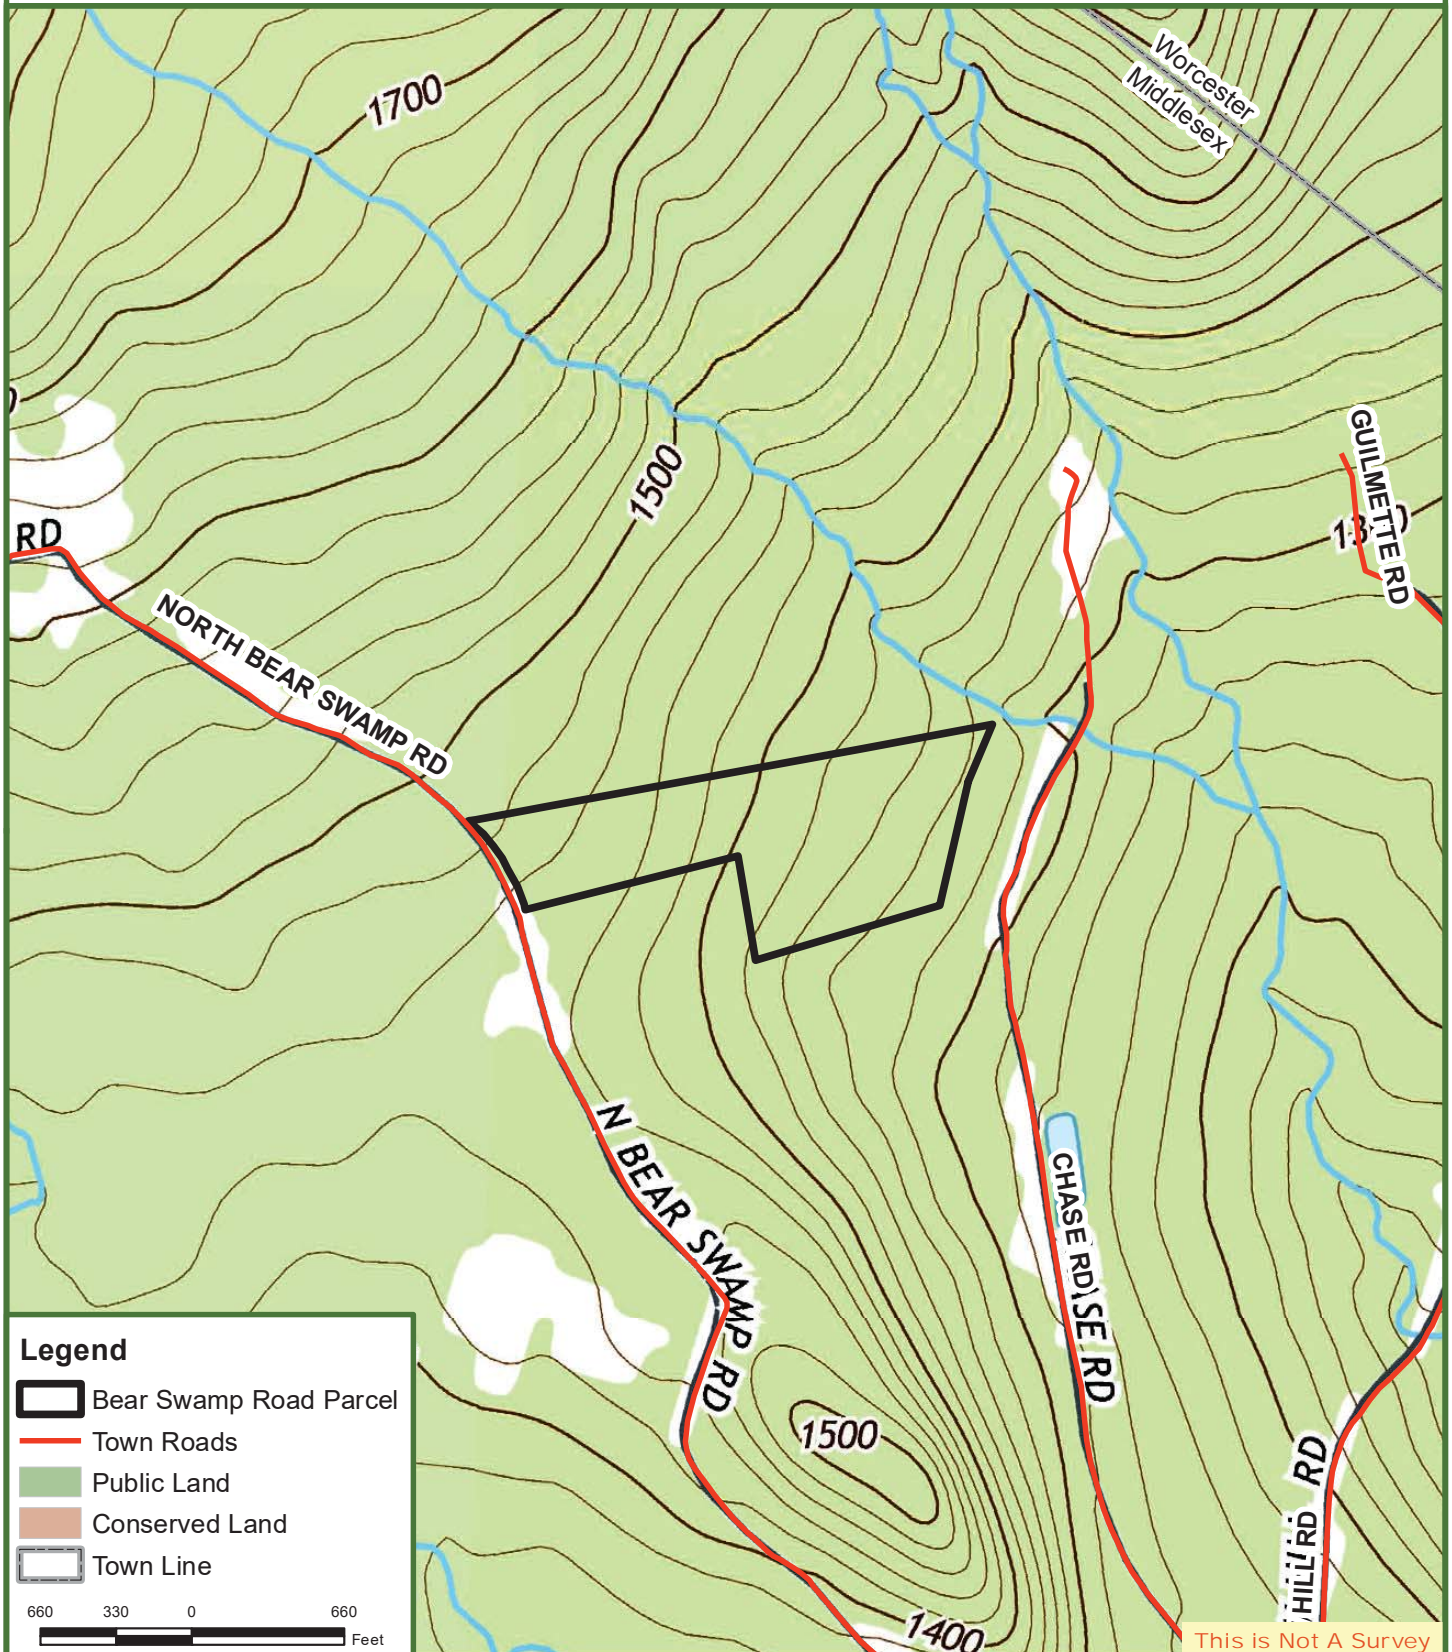

# Bear Swamp Road Parcel

28.29 Acres

Middlesex, Washington County, Vermont

**Fountains  
Land**  
AN F&W COMPANY

Map produced from the best available information including property survey, town tax maps, hand held GPS data, aerial photography and reference information obtained from publicly available GIS sources. Boundary lines portrayed on this map are approximate and could be different than the actual location of boundaries found in the field.