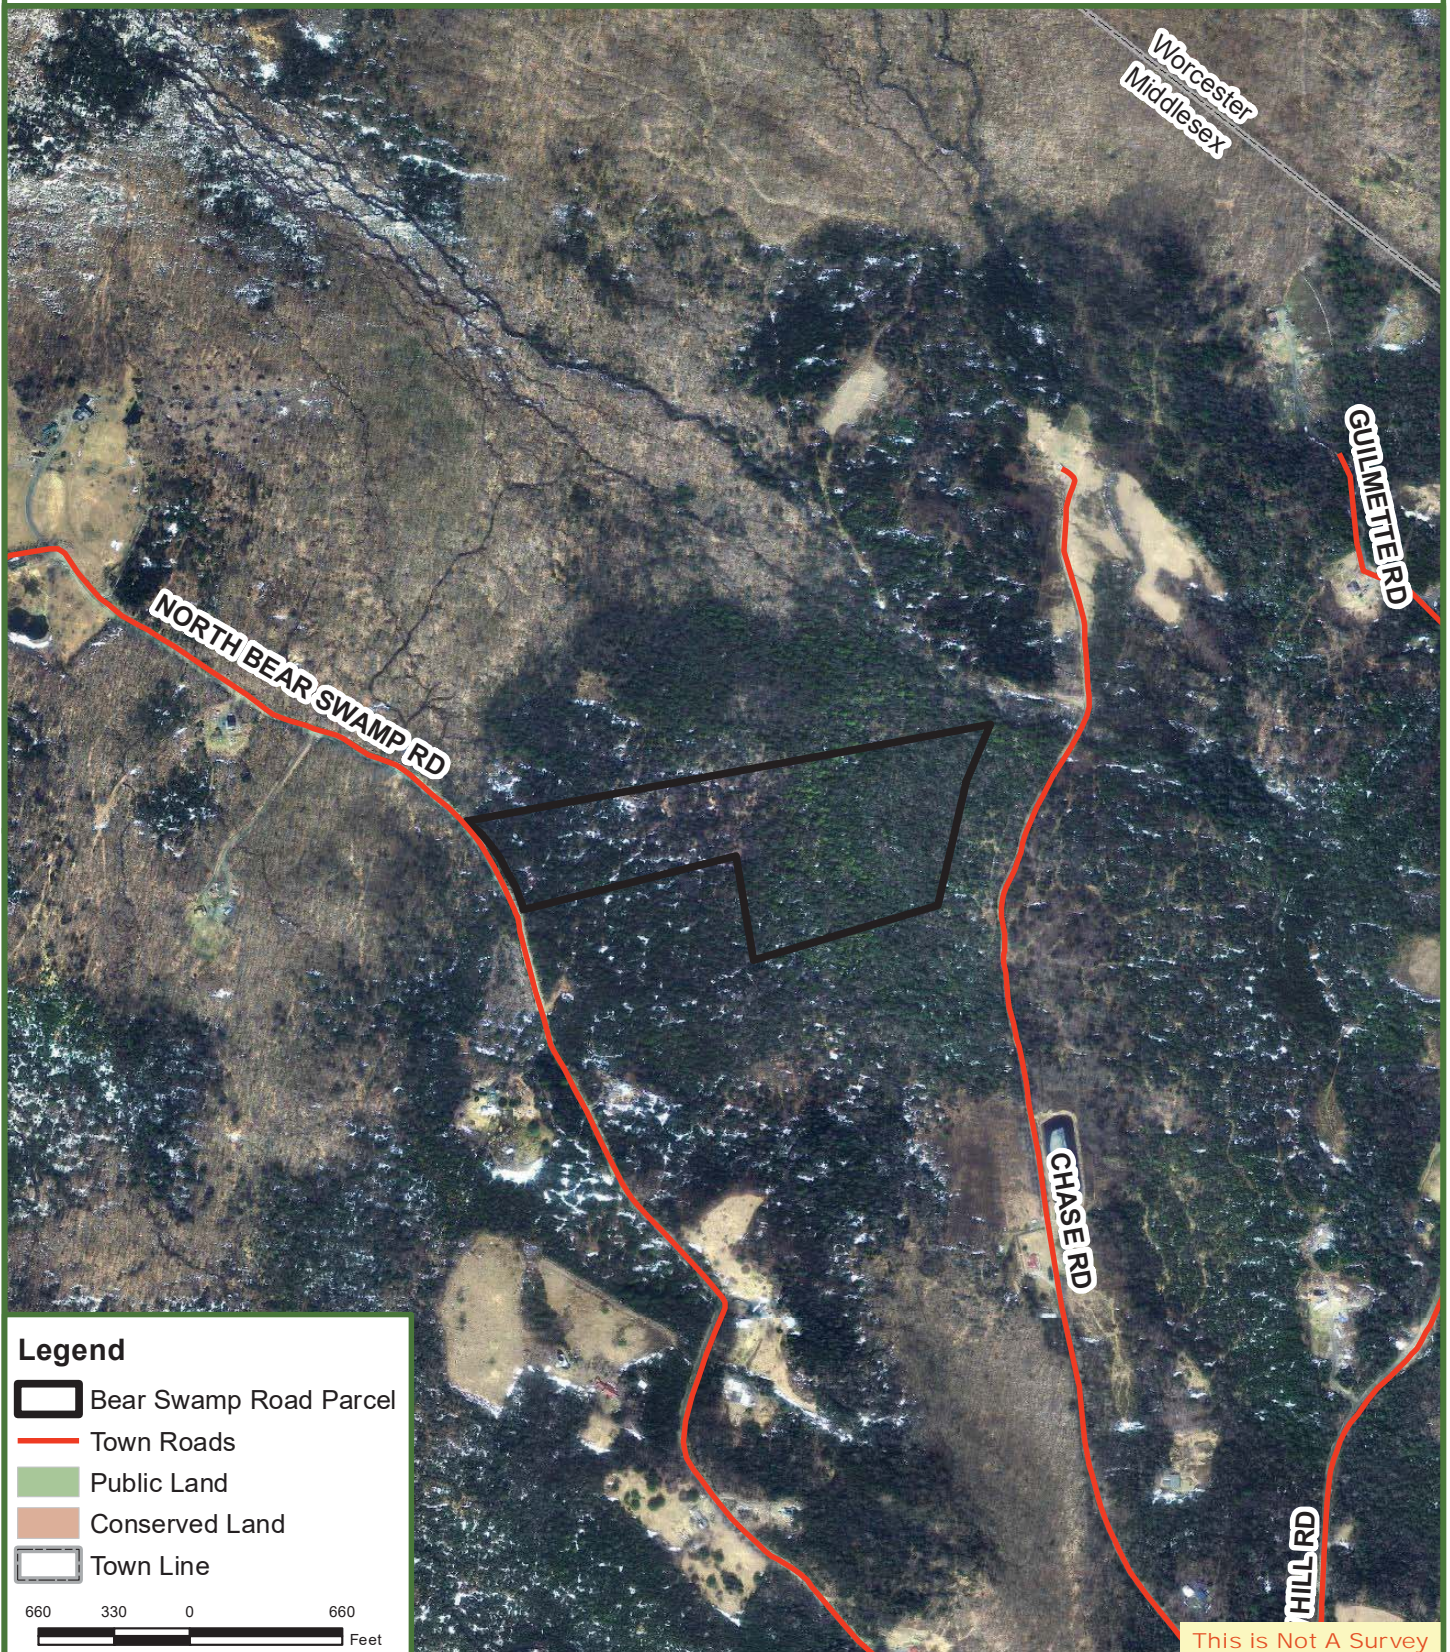

Bear Swamp Road Parcel

28.29 Acres

Middlesex, Washington County, Vermont

**Fountains
Land**
AN F&W COMPANY

Map produced from the best available information including property survey, town tax maps, hand held GPS data, aerial photography and reference information obtained from publicly available GIS sources. Boundary lines portrayed on this map are approximate and could be different than the actual location of boundaries found in the field.