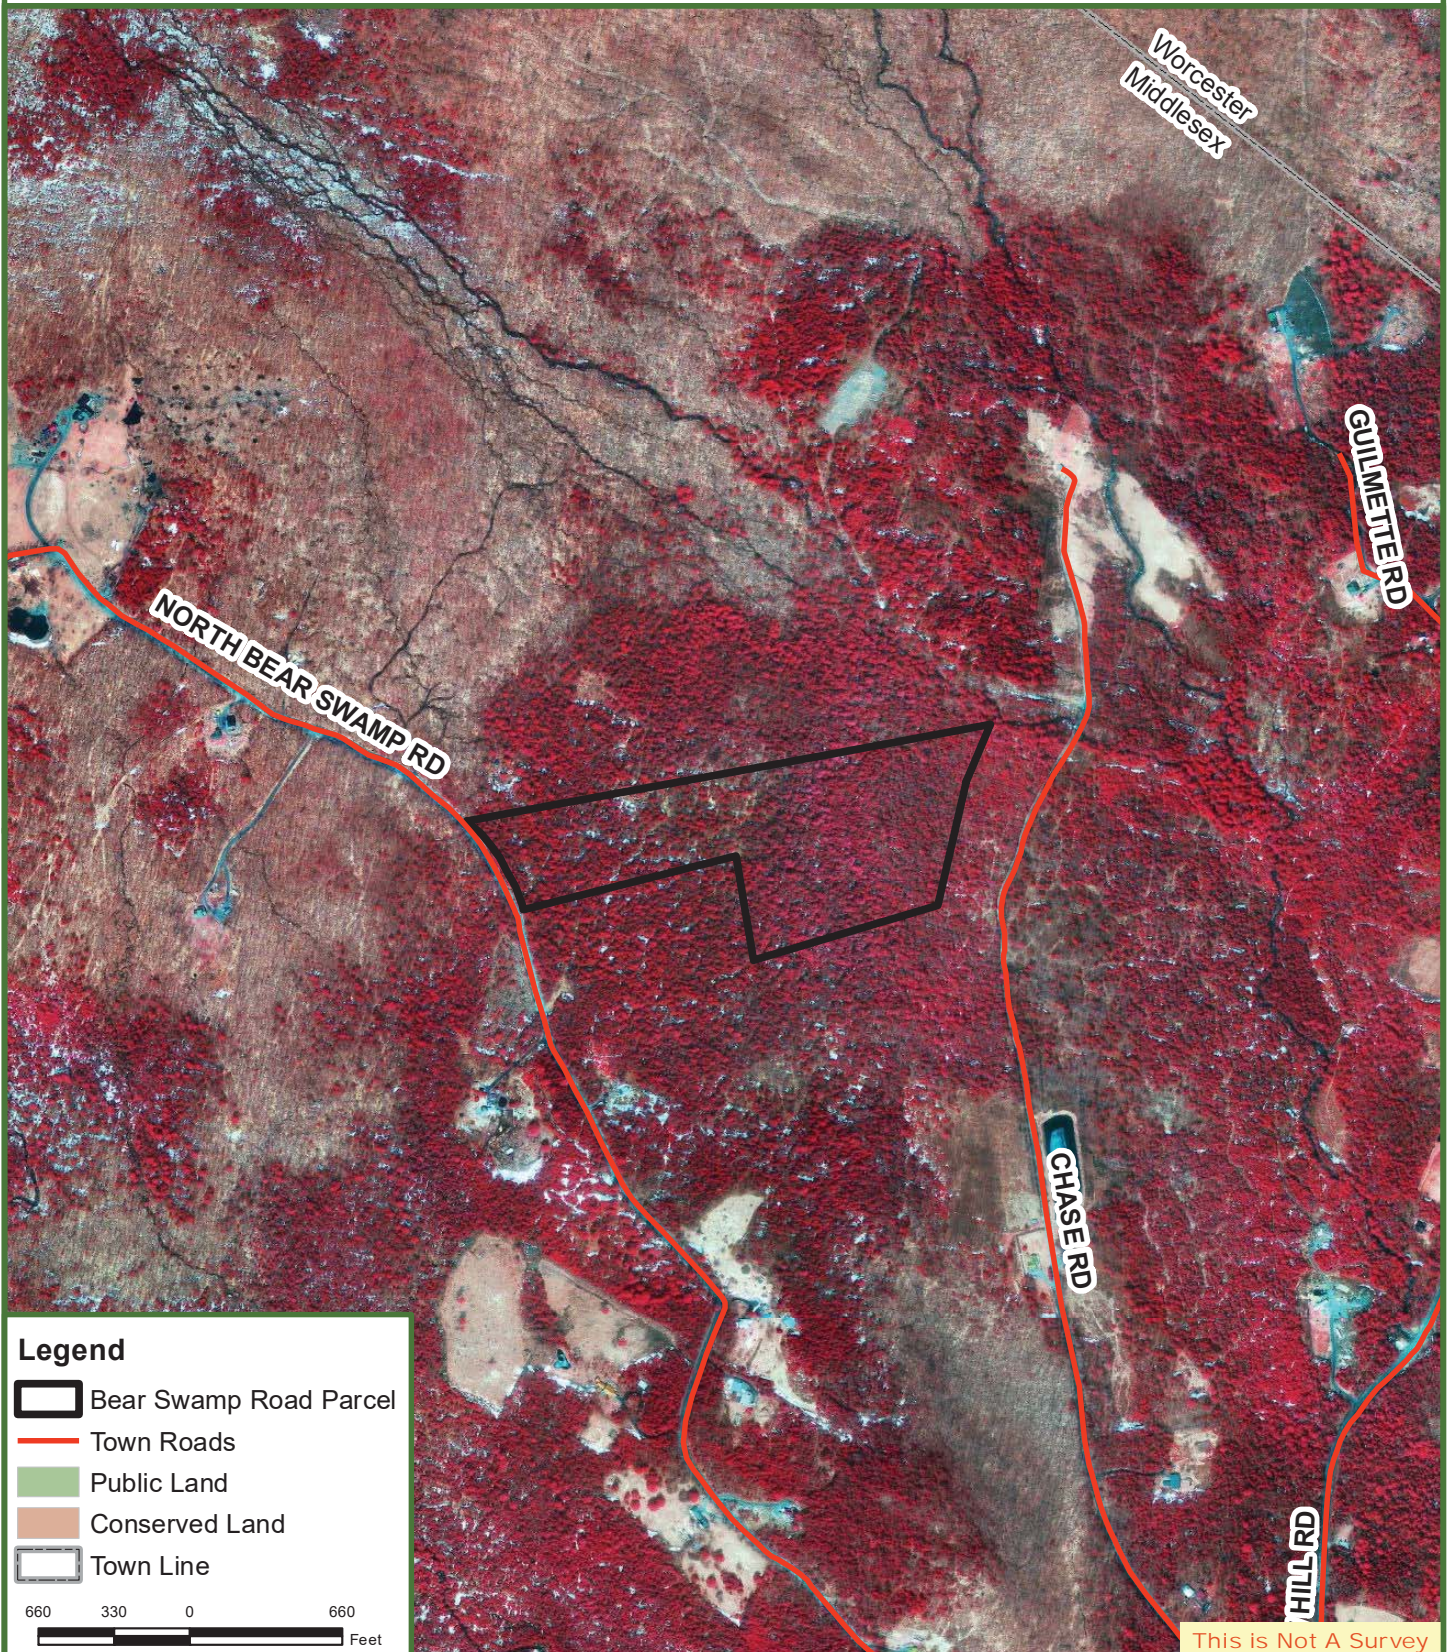

Bear Swamp Road Parcel

28.29 Acres

Middlesex, Washington County, Vermont

**Fountains
Land**
AN F&W COMPANY

Legend

- Bear Swamp Road Parcel
- Town Roads
- Public Land
- Conserved Land
- Town Line

660 330 0 660
Feet

This is Not A Survey

Map produced from the best available information including property survey, town tax maps, hand held GPS data, aerial photography and reference information obtained from publicly available GIS sources. Boundary lines portrayed on this map are approximate and could be different than the actual location of boundaries found in the field.