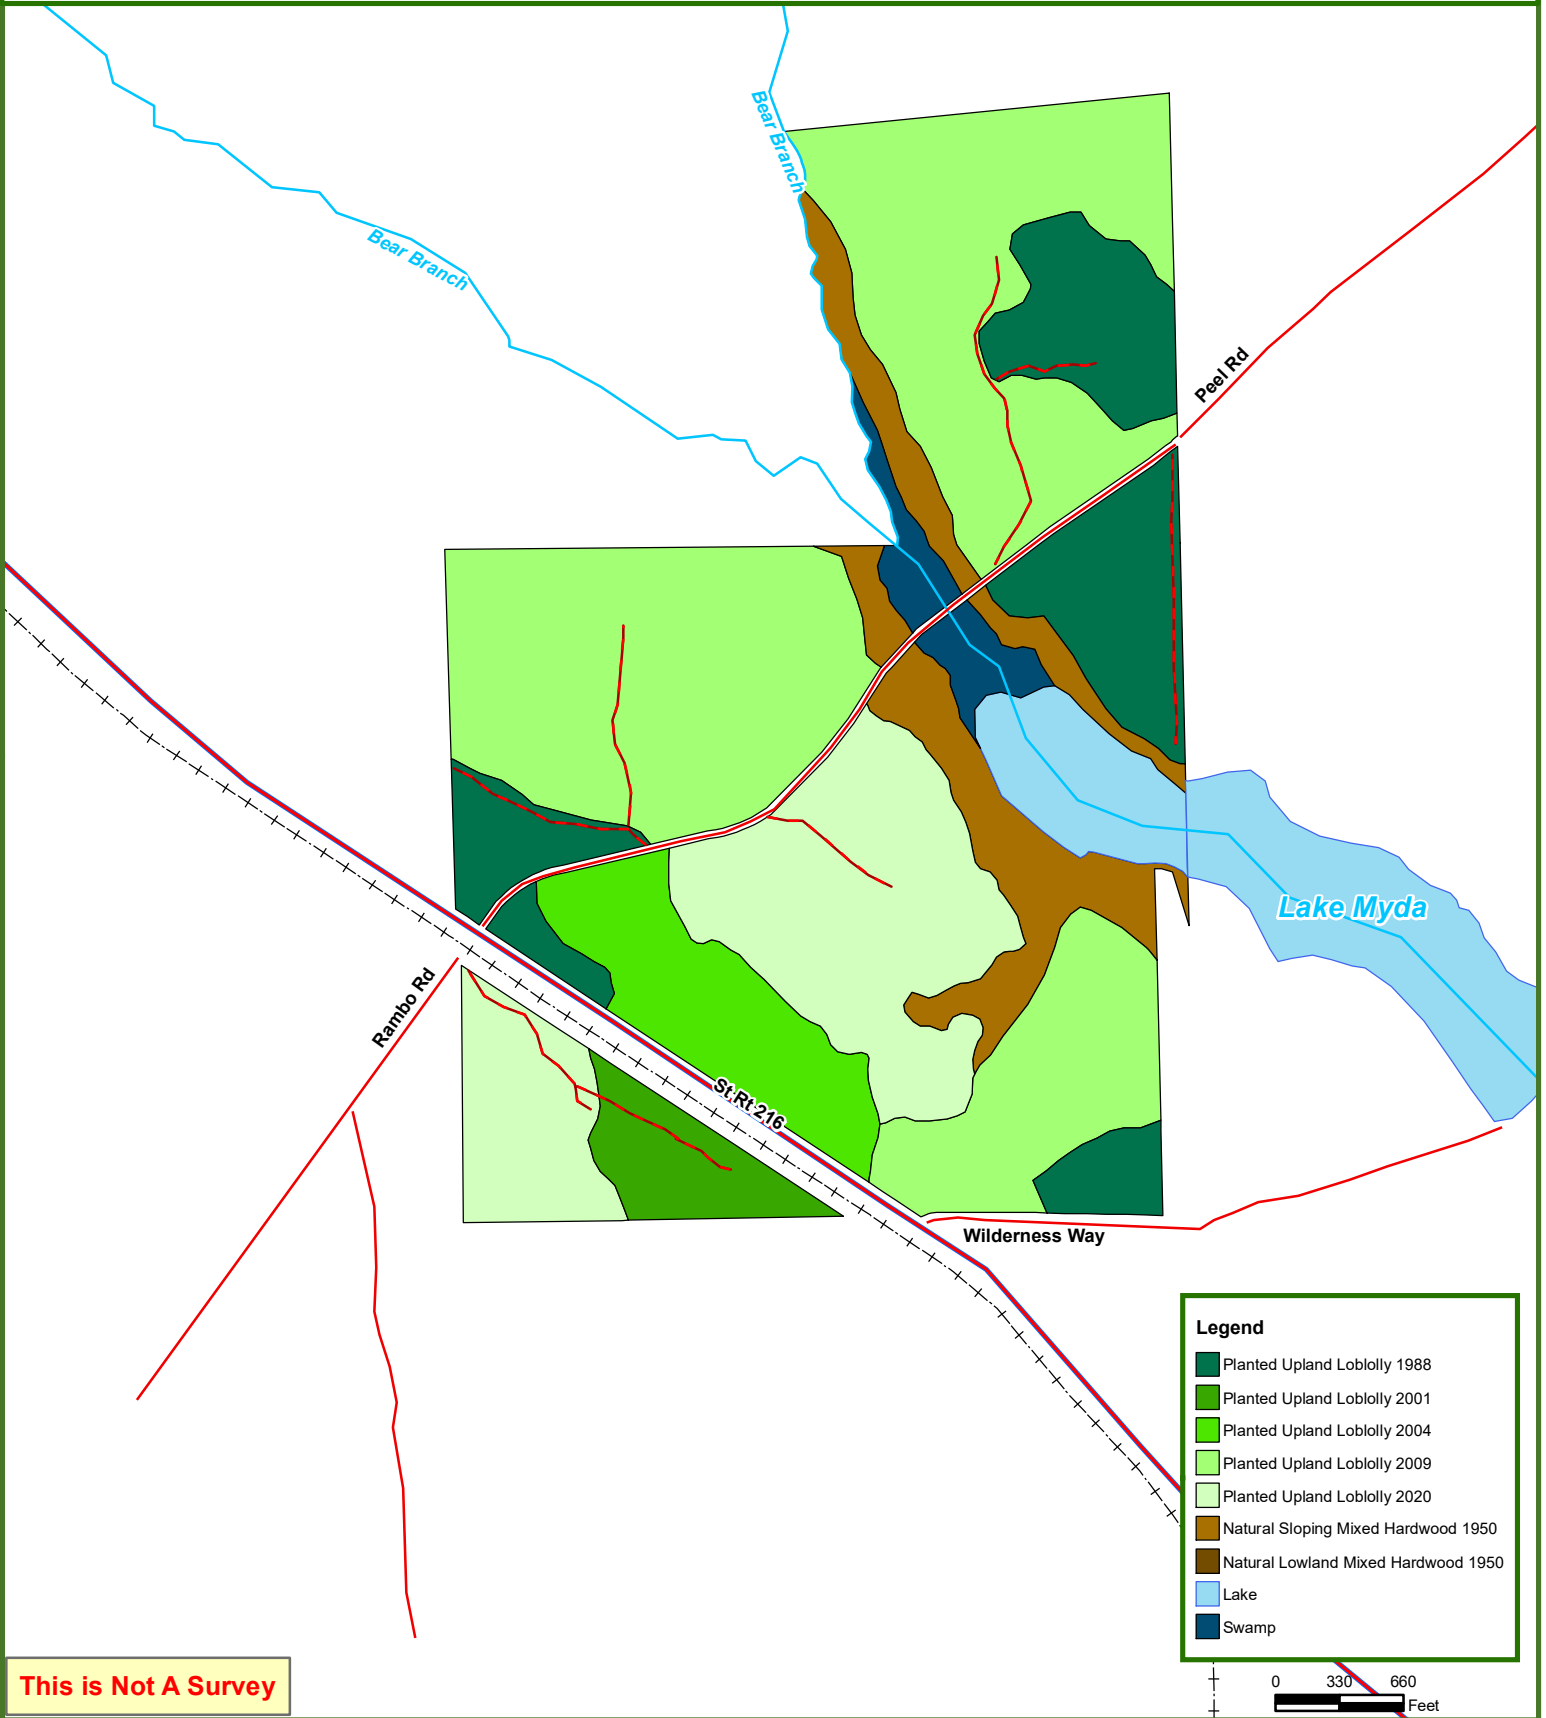

Bear Branch Forest

365 +/- Acres

Calhoun County, GA

This map was produced from information supplied by the seller and the use of aerial photography. The boundary lines portrayed on this map are approximate and could be different than the actual location of the boundaries found in the field.