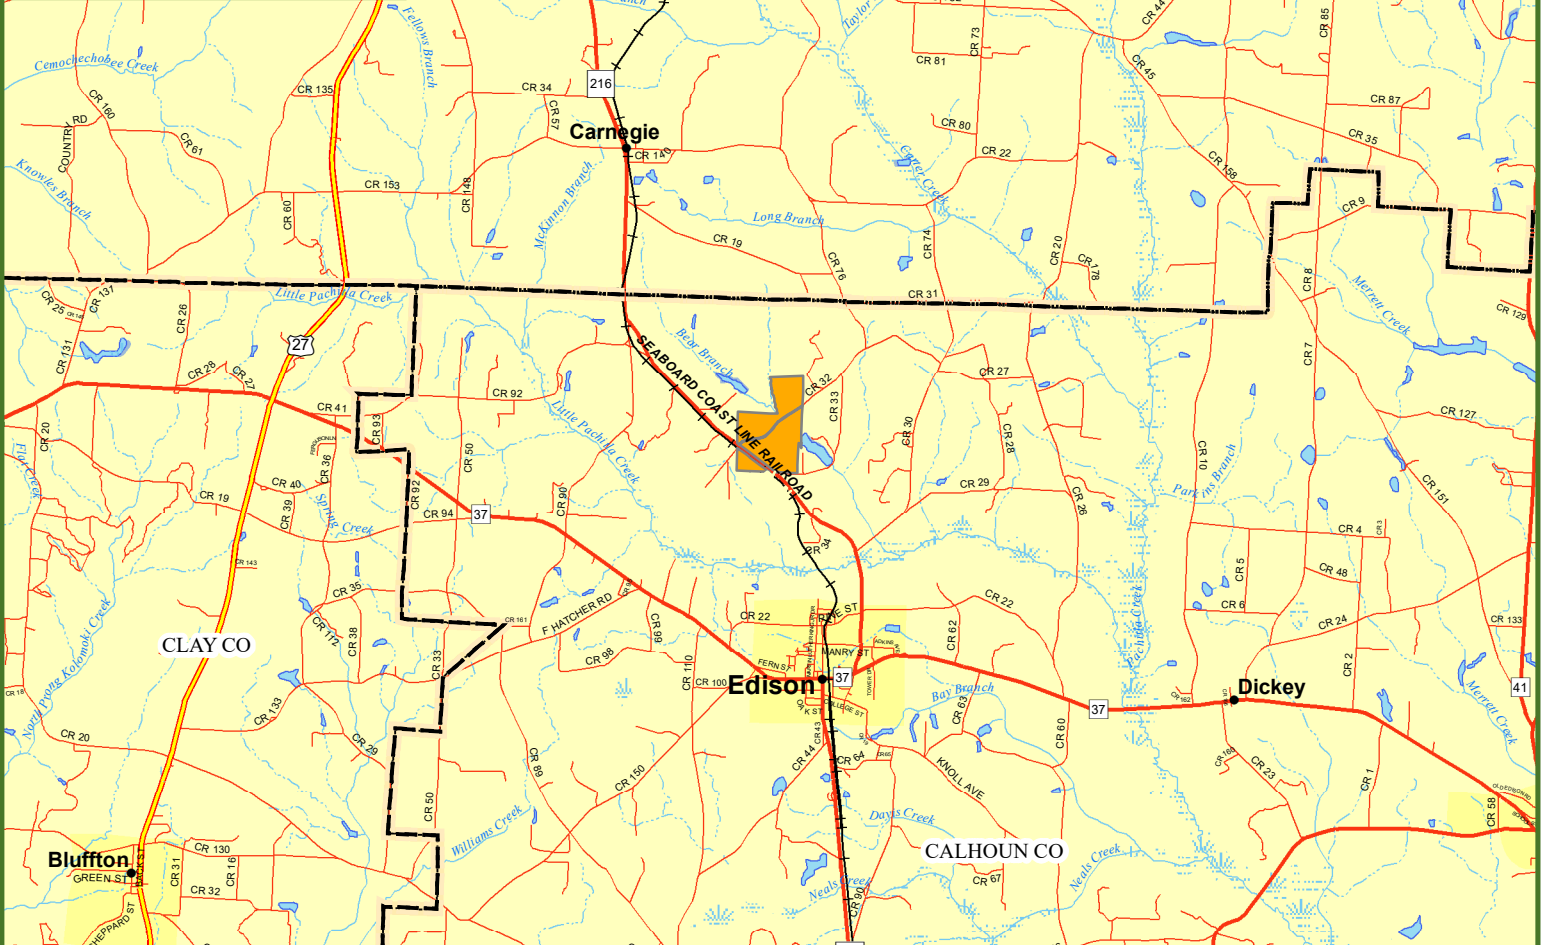

Locus Map Bear Branch Forest Calhoun County, GA 365 +/- Acres

Legend

- Bear Branch Forest
- Railroads
- Secondary State or County Hwy
- Primary US or State Hwy
- Primary Limited Access or Interstate
- Counties

0 0.5 1 1.5 2 Miles